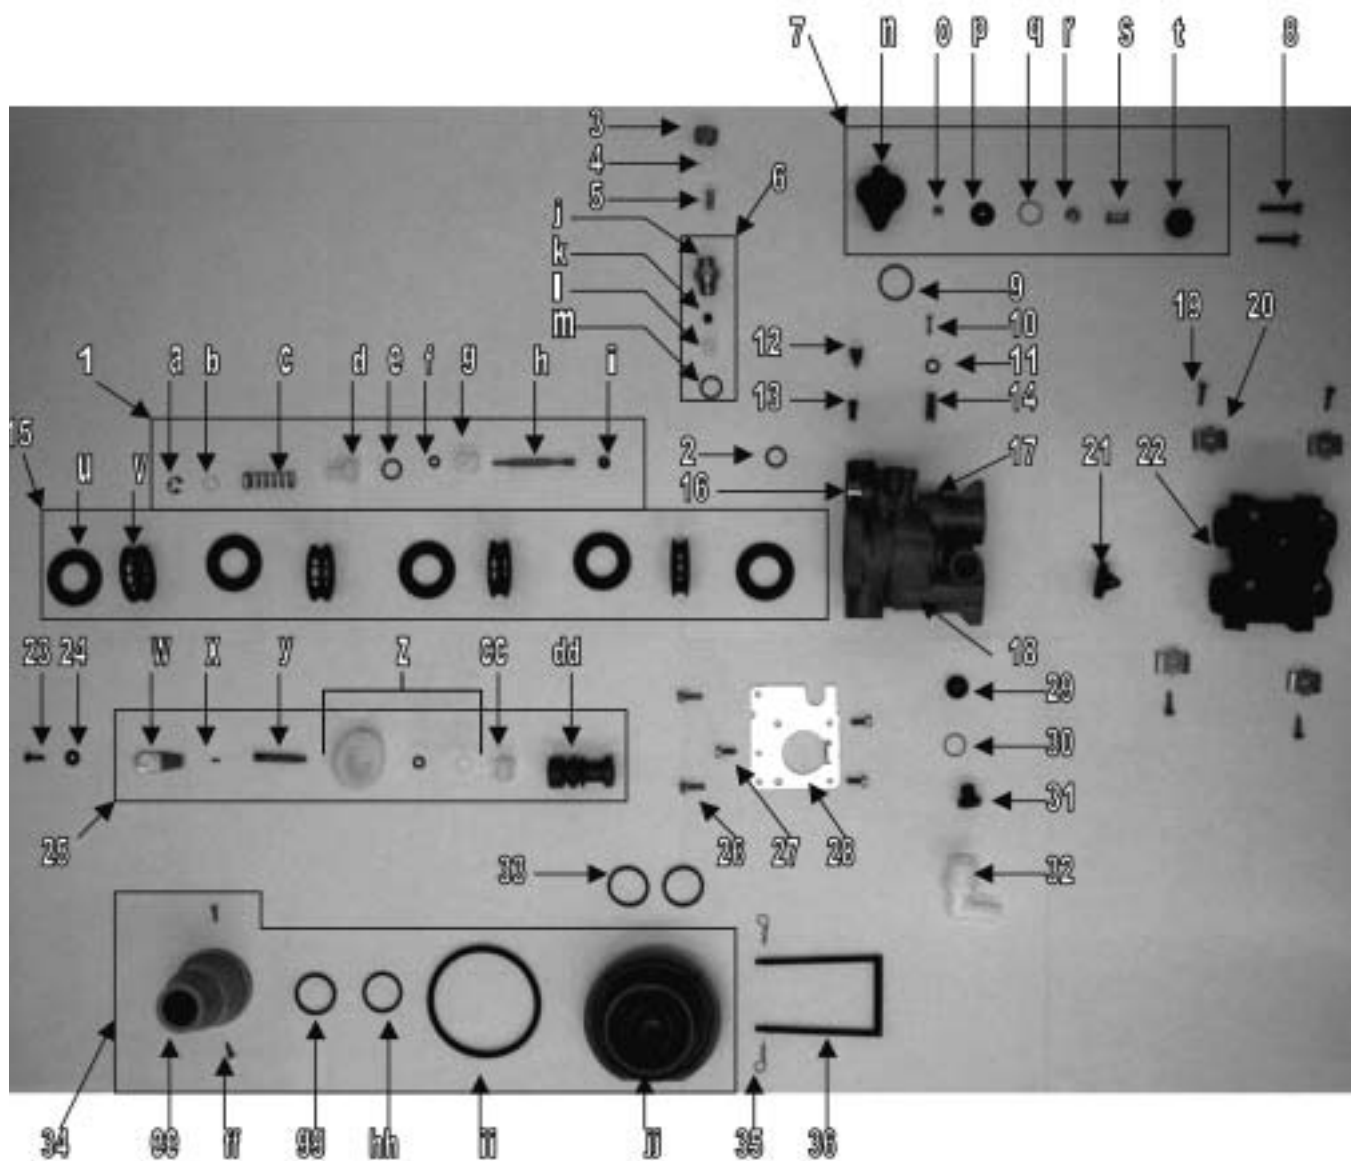

Metermatic Twin Tank - 7500 Control Valve

Metermatic Twin Tank - 7500 Control Valve

Item No.	Qty Req'd	Part No.	Description	Item No.	Qty Req'd	Part No.	Description
1	1	19429	Brine Valve Assembly	16	1	12128	BLFC Label, 0.25 GPM
a	1	11981-01	Retaining Ring	17	1	16928	Valve Body
b	1	16098	Brine Washer, Nylon	18	1	13333	Injector Label
c	1	11973	Brine Valve Spring	19	2	13314	Screws
d	1	13165	Brine Valve Cap	20	4	13255	Mounting Clip
e	1	13302	O-Ring	21	1	14613	Flow Straightener
f	1	12550	Quad Ring	22	1	60088-45	45 Degree Meter
g	1	13167	Brine Valve Spacer	23	1	13296	Screw
h	1	16670	Brine Valve Stem	24	1	13363	Plain Washer
i	1	12626	Brine Valve Seat	25	1	19434	Piston Assembly
2	1	13302	O-Ring	w	1	16660	Drive Link
3	1	10329	3/8" Brass Nut	x	1	13306	Roll Pin
4	1	10330	Delrin Sleeve	y	1	17730	Piston Rod
5	1	10332	Brass Insert	z	1	13446	End Plug Assembly
6	1	19402	Control .25 Refill	cc	1	14309	Piston Rod Retainer
j	1	13244	BLFC Adapter	dd	1	15701	Upflow Piston
k	1	12094	0.25 GPM Flow Washer	26	2	12473	Screws
l	1	13245	BLFC Button Retainer	27	3	12112	Screws
m	1	12977	O-Ring	28	1	16561	End Plug Retainer
7	1	19475	Regulator Cap Assembly	29	1	12086	1.50 GPM Flow Washer
n	1	15449	Regulator Body		1	12087	2.00 GPM Flow Washer
o	1	14846	Pressure Reg Washer	30	1	15348	O-Ring
p	1	14847	Regulator Diaphragm	31	1	13173	DLFC Button Retainer
q	1	14848	Slip Ring	32	1	12338	Hose Barb
r	1	23391	Seat	33	2	13304	O-Ring
s	1	14850	Regulator Spring	34	1	19443	Tank Adapter "Softener"
t	1	14851	Regulator Cap	ee	1	13700	Cone
8	2	13315	Screws	ff	2	13748	Screws
9	1	13303	O-Ring	gg	1	13030	Distributor Tube Retainer
10	1	23393	Regulator Poppet	hh	1	13304	O-Ring
11	1	13301	O-Ring	ii	1	12281	O-Ring
12	1	10913-00	Violet Injector Nozzle	jj	1	16926-01	Adapter Base
	1	10913-1	White Injector Nozzle	35	2	14915	Cotter Pin
13	1	10914-00	Violet Injector Throat	36	1	16560	Retaining Pin
14	1	15548	Pressure Reg Screen				
15	1	13976	Seal & Spacer Assembly				
u	5	13242	Main Seals				
v	4	14241	Spacers