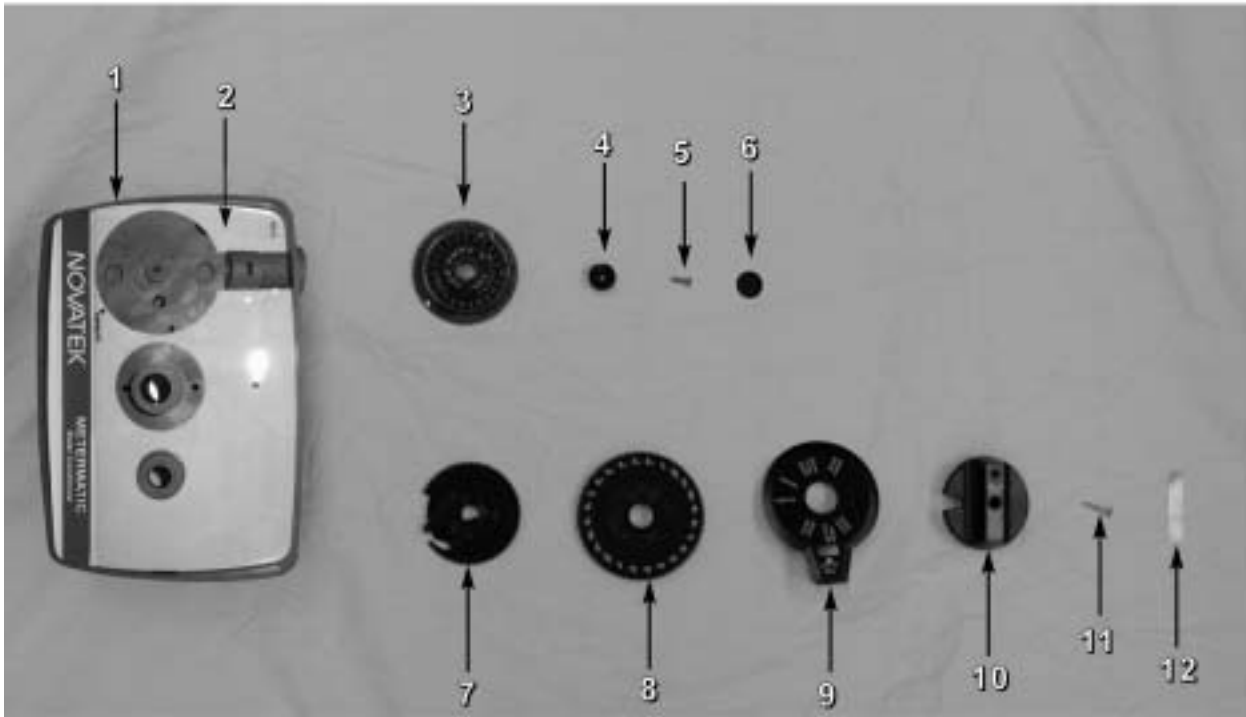

## Common Components

Item No.	Part No.	Description
3	16685	Clear Cover
7	48004	Brine Well Cap
10	60049	Bypass
11	60088-45	45 Degree Meter
12	19446	Back Cover

Unit 3954 includes a CPVC tank adapter - Part No. 81041  
 Distributor 60098 includes hub and laterals.

*Note: All USA units come standard with #60040SS - Stainless Steel Bypass.*

# Metermatic Twin Tank - 7500 Power Head

### 7500 Power Head - FRONT

Item No.	Qty	Part No.	Description
1	1	17055 - 02	Drive Housing / Receptacle
2	1	52114	Novatek Label
3	1	14039	Program Wheel Assembly
	1	13803	Program Drive Wheel Gear
	1	13885	Program Wheel Cover
	1	15956	Program Wheel Adjustment Disc
	1	13954	# of People Label
	1	15967	Gallons Label
	2	13898	Screws
4	1	13806	Program Wheel Retainer
5	1	13748	Screw
6	2	13953	Program Wheel Cover Label
7	1	13802	Cycle Actuator Gear
8	1	13973	24 Hour Gear Assembly
9	1	14176	Valve Position Dial
10	1	14177	Control Knob
11	1	15151	Screw
12	1	51543	Silver Label