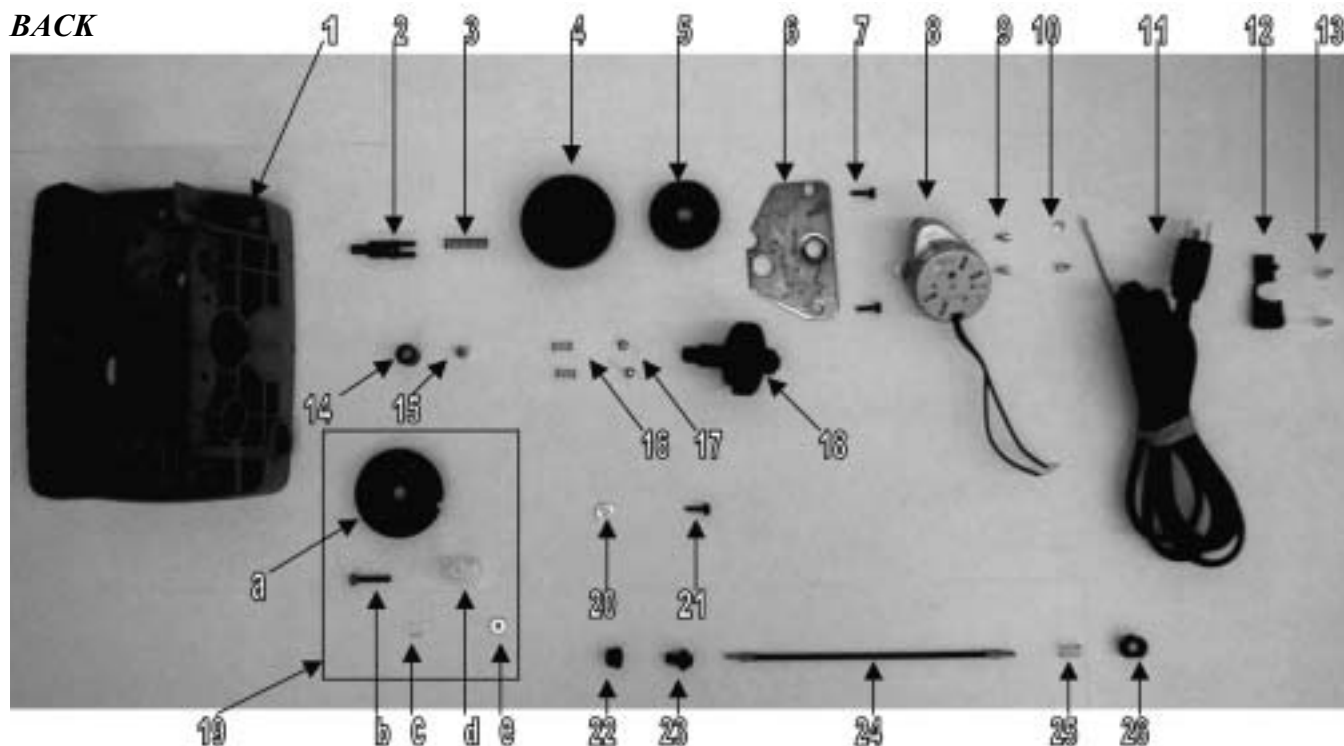

## Common Components

Item No.	Part No.	Description
3	16685	Clear Cover
7	48004	Brine Well Cap
10	60049	Bypass
11	60088-45	45 Degree Meter
12	19446	Back Cover

Unit 3954 includes a CPVC tank adapter - Part No. 81041  
 Distributor 60098 includes hub and laterals.

## FRONT

### 7500 Power Head - FRONT

Item No.	Qty	Part No.	Description
1	1	17055 - 02	Drive Housing / Receptacle
2	1	52114	Novatek Label
3	1	14039	Program Wheel Assembly
	1	13803	Program Drive Wheel Gear
	1	13885	Program Wheel Cover
	1	15956	Program Wheel Adjustment Disc
	1	13954	# of People Label
	1	15967	Gallons Label
	2	13898	Screws
4	1	13806	Program Wheel Retainer
5	1	13748	Screw
6	2	13953	Program Wheel Cover Label
7	1	13802	Cycle Actuator Gear
8	1	13973	24 Hour Gear Assembly
9	1	14176	Valve Position Dial
10	1	14177	Control Knob
11	1	15151	Screw
12	1	51543	Silver Label

## 7500 Power Head - BACK

Item No.	Qty	Part No.	Description	Item No.	Qty	Part No.	Description
1	1	17055-02	Drive Housing / Receptacle	16	2	14457	Springs
2	1	13018	Idler Pinion	17	2	13300	1/4" Ball
3	1	13312	Spring	18	1	13170	Main Gear & Shaft
4	1	13017	Idler Gear	19	1	19430	7500 Brine Cam Assembly
5	1	13164	Drive Gear	a	1	16667	Brine Valve Cam
6	1	13175	Motor Mounting Plate	b	1	11081	Hex Nut
7	2	13296	Mounting Screws	c	1	16672	Timed Refill Label
8	1	18743-1	Drive Motor, 120 V	d	1	16671	Timed Refill Cam
9	3	11384	Screws	e	1	17114	Screw
10	1	29702	Lock Washer	20	1	12037	Plain Washer
11	1	11842	Power Cord	21	1	13296	Screw
12	1	13547	Strain Relief	22	1	16666	Program Wheel Pinion
13	2	11673	Connectors	23	1	13831	Drive Pinion Clutch
14	1	17213	Receptacle Retainer	24	1	17737	Meter Cable
15	1	17214	Receptacle	25	1	14276	Meter Clutch Sprint
				26	1	14253	Clutch Spring Retainer