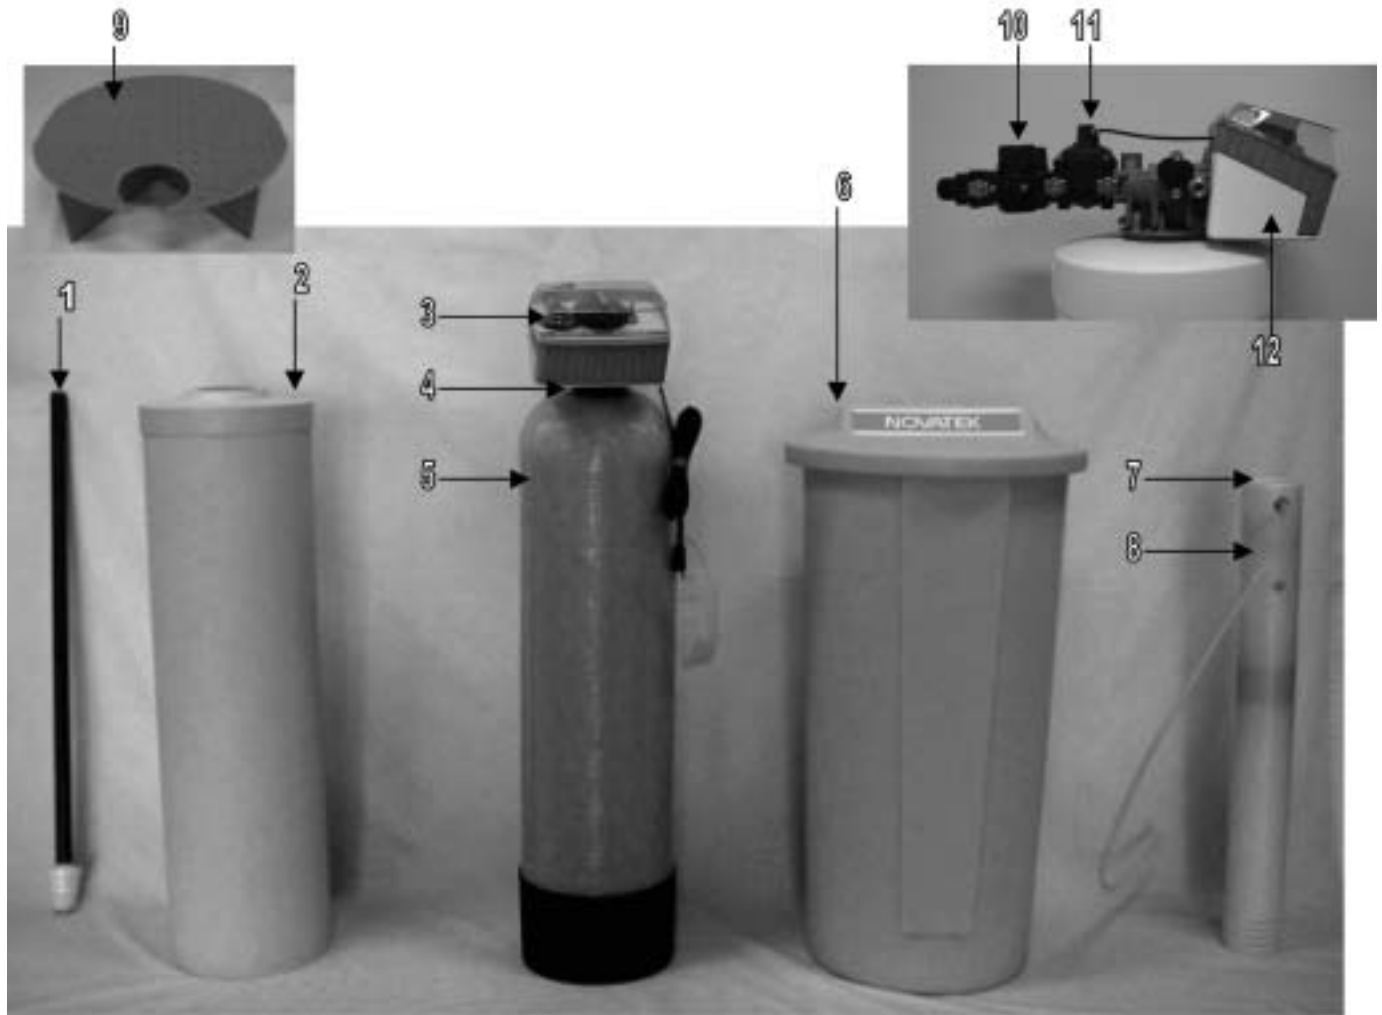

# Metermatic Twin Tank Water Softener

Part No.	Model Description	Distributor #1	Jacket #2	Valve #4	Tank #5	Brine Tank #6	Safety Float #8	Grid #9	Resin (21501)	Media (22001)
3950	NT24MI	19495	100503	7500-81	19354	100283	13624	NA	0.75 CF	0.065 CF
3951	NT32MI	19495	100506	7500-82	110354	100283	13624	NA	1.00 CF	0.080 CF
3952	NT40MI	19478	100507	7500-83	110474	100362	13624	19725	1.25 CF	0.080 CF
3953	NT64MI	19477	NA	7500-84	112524	100362	13624	19725	2.00 CF	0.120 CF
3954	NT96MI	60098	NA	7500-85	114651	100362	13624	19726	3.00 CF	0.150 CF

## Common Components

Item No.	Part No.	Description
3	16685	Clear Cover
7	48004	Brine Well Cap
10	60049	Bypass
11	60088-45	45 Degree Meter
12	19446	Back Cover

Unit 3954 includes a CPVC tank adapter - Part No. 81041  
 Distributor 60098 includes hub and laterals.

# Metermatic Twin Tank - 7500 Power Head

# Metermatic Twin Tank - 7500 Power Head

**BACK**