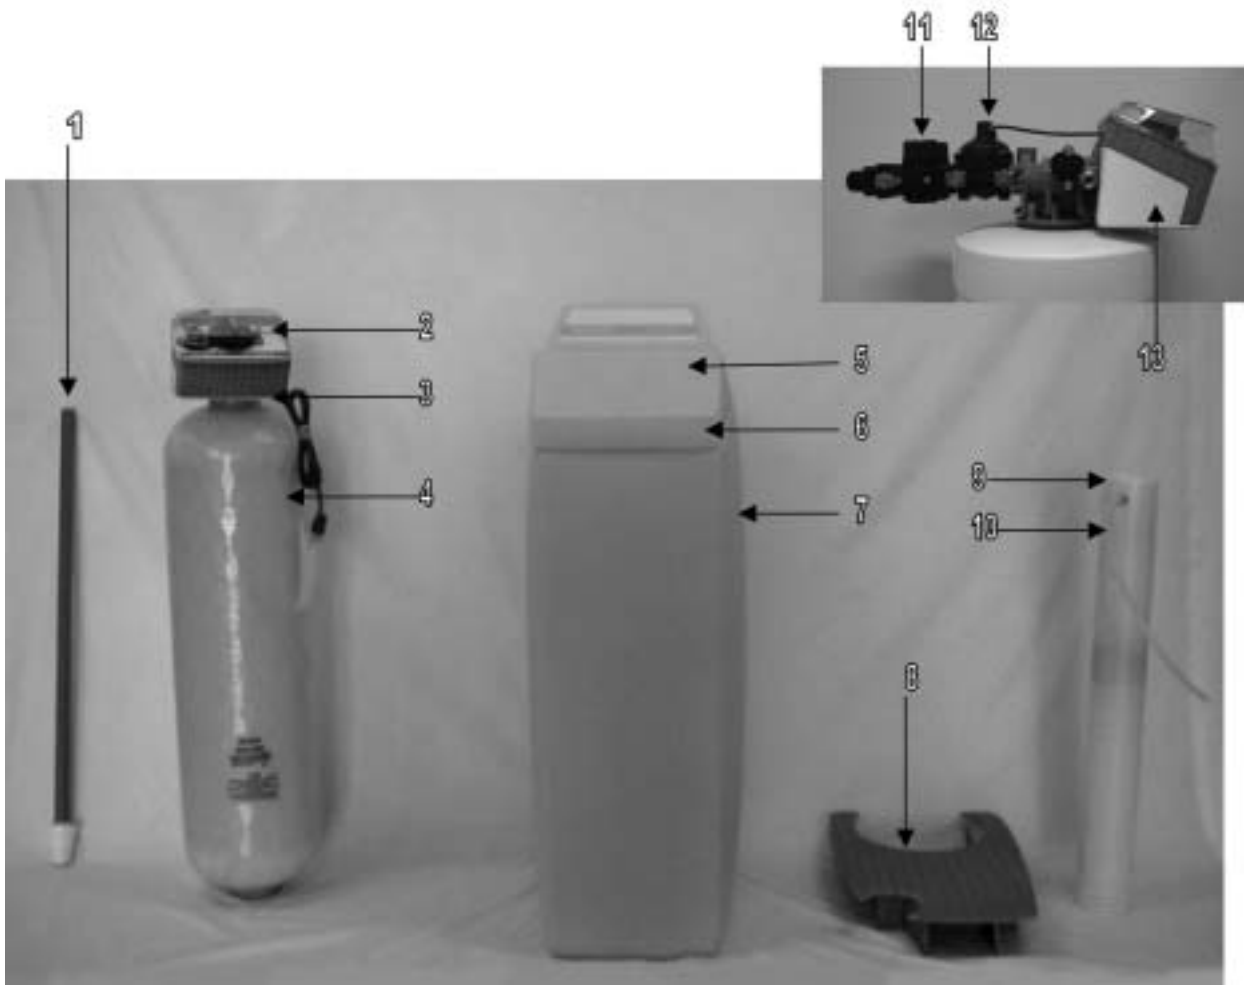

Metermatic Cabinet Water Softener

<u>Part No.</u>	<u>Model Description</u>	<u>Valve #3</u>	<u>Tank #4</u>	<u>Grid #8</u>	<u>Resin (21501)</u>	<u>Gravel (22001)</u>
3955	NC24MI	7500-81	19354	19715	0.75 CF	0.065 CF
3956	NC32MI	7500-82	110354	19716	1.00 CF	0.080 CF

Common Components

<u>Item No.</u>	<u>Part No.</u>	<u>Description</u>
1	19495	Distributor
2	16685	Clear Cover
5	100292	Hood
6	100293	Lid
7	100294	Cabinet
9	48004	Brine Well Cap
10	13624	Safety Float
11	60049	Bypass
12	60088-45	45 Degree Meter
13	19446	Back Cover

Note: All USA units come standard with #60040SS - Stainless Steel Bypass.