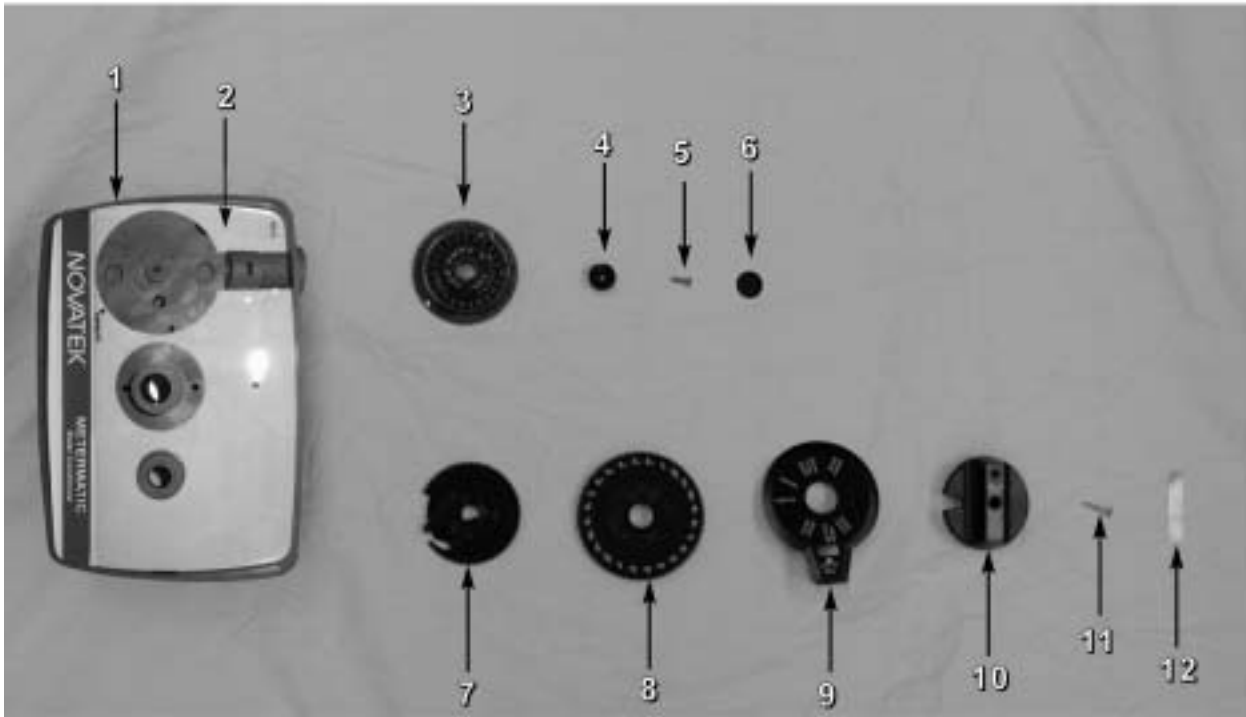

Common Components

<u>Item No.</u>	<u>Part No.</u>	<u>Description</u>
1	19495	Distributor
2	16685	Clear Cover
5	100292	Hood
6	100293	Lid
7	100294	Cabinet
9	48004	Brine Well Cap
10	13624	Safety Float
11	60049	Bypass
12	60088-45	45 Degree Meter
13	19446	Back Cover

Note: All USA units come standard with #60040SS - Stainless Steel Bypass.

Metermatic Cabinet - 7500 Power Head

FRONT

7500 Power Head - FRONT

Item No.	Qty	Part No.	Description
1	1	17055 - 02	Drive Housing / Receptacle
2	1	52114	Novatek Label
3	1	14039	Program Wheel Assembly
	1	13803	Program Drive Wheel Gear
	1	13885	Program Wheel Cover
	1	15956	Program Wheel Adjustment Disc
	1	13954	# of People Label
	1	15967	Gallons Label
	2	13898	Screws
4	1	13806	Program Wheel Retainer
5	1	13748	Screw
6	2	13953	Program Wheel Cover Label
7	1	13802	Cycle Actuator Gear
8	1	13973	24 Hour Gear Assembly
9	1	14176	Valve Position Dial
10	1	14177	Control Knob
11	1	15151	Screw
12	1	51543	Silver Label

Metermatic Cabinet - 7500 Power Head

BACK

7500 Power Head - BACK

Item No.	Qty	Part No.	Description	Item No.	Qty	Part No.	Description
1	1	17055-02	Drive Housing / Receptacle	16	2	14457	Springs
2	1	13018	Idler Pinion	17	2	13300	1/4" Ball
3	1	13312	Spring	18	1	13170	Main Gear & Shaft
4	1	13017	Idler Gear	19	1	19430	7500 Brine Cam Assembly
5	1	13164	Drive Gear	a	1	16667	Brine Valve Cam
6	1	13175	Motor Mounting Plate	b	1	11081	Hex Nut
7	2	13296	Mounting Screws	c	1	16672	Timed Refill Label
8	1	18743-1	Drive Motor, 120 V	d	1	16671	Timed Refill Cam
9	3	11384	Screws	e	1	17114	Screw
10	1	29702	Lock Washer	20	1	12037	Plain Washer
11	1	11842	Power Cord	21	1	13296	Screw
12	1	13547	Strain Relief	22	1	16666	Program Wheel Pinion
13	2	11673	Connectors	23	1	13831	Drive Pinion Clutch
14	1	17213	Receptacle Retainer	24	1	17737	Meter Cable
15	1	17214	Receptacle	25	1	14276	Meter Clutch Sprint
				26	1	14253	Clutch Spring Retainer