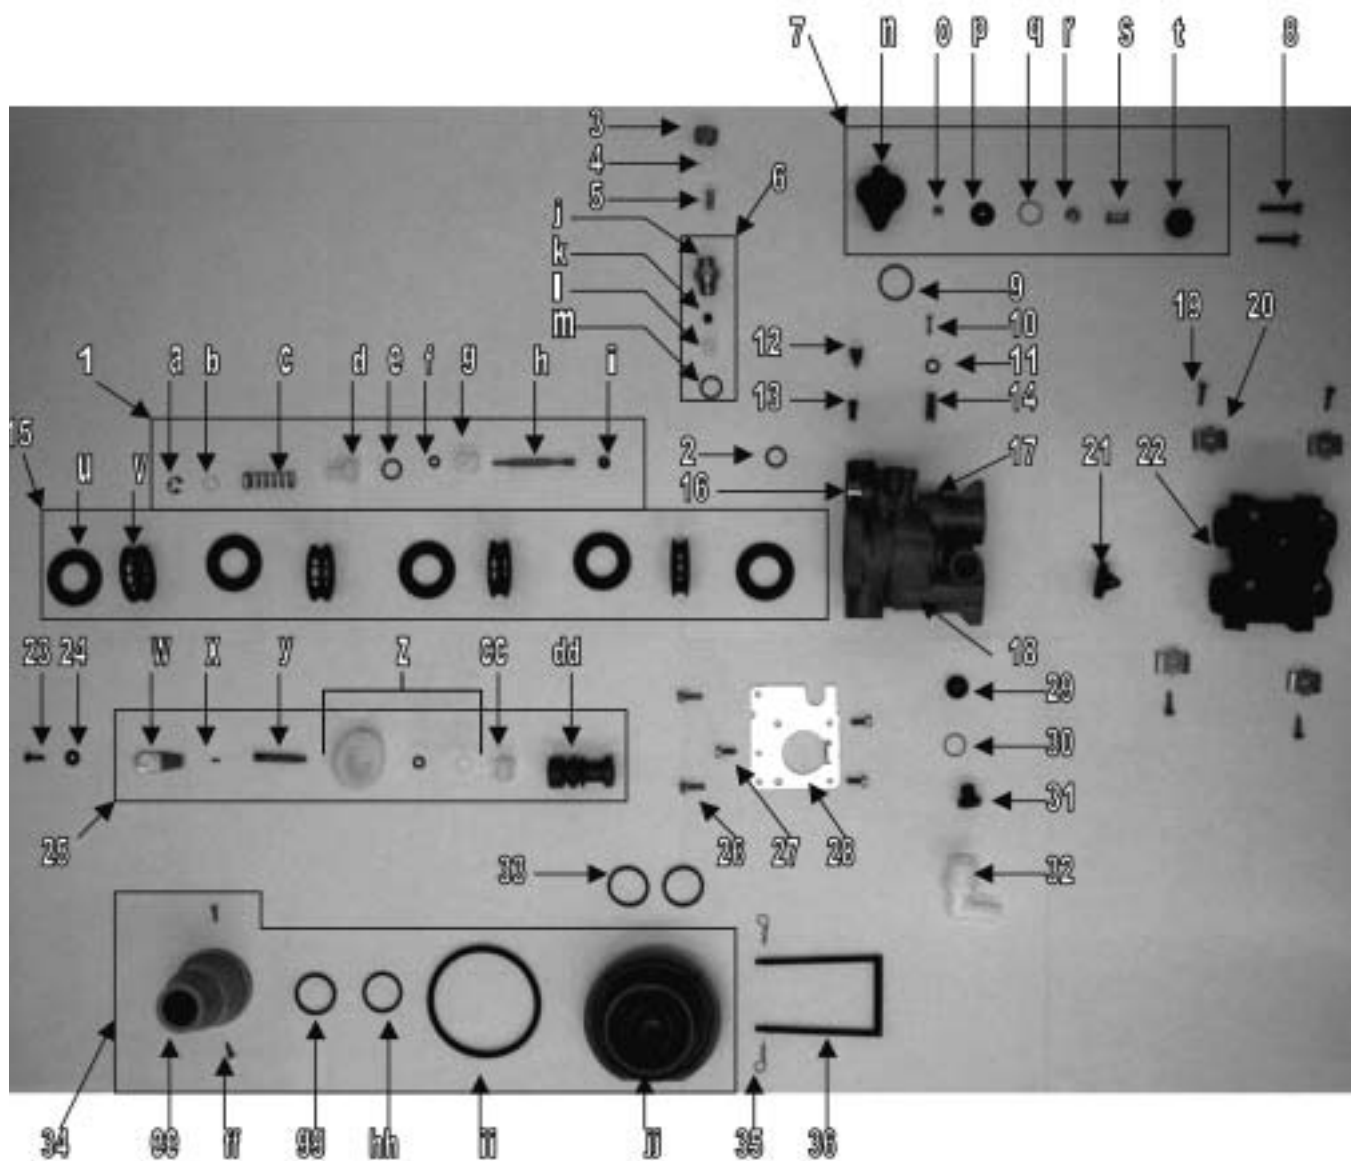

Metermatic Cabinet - 7500 Control Valve

Metermatic Cabinet - 7500 Control Valve

Item No.	Qty Req'd	Part No.	Description	Item No.	Qty Req'd	Part No.	Description
1	1	19429	Brine Valve Assembly	16	1	12128	BLFC Label, 0.25 GPM
a	1	11981-01	Retaining Ring	17	1	16928	Valve Body
b	1	16098	Brine Washer, Nylon	18	1	13333	Injector Label
c	1	11973	Brine Valve Spring	19	2	13314	Screws
d	1	13165	Brine Valve Cap	20	4	13255	Mounting Clip
e	1	13302	O-Ring	21	1	14613	Flow Straightener
f	1	12550	Quad Ring	22	1	60088-45	45 Degree Meter
g	1	13167	Brine Valve Spacer	23	1	13296	Screw
h	1	16670	Brine Valve Stem	24	1	13363	Plain Washer
i	1	12626	Brine Valve Seat	25	1	19434	Piston Assembly
2	1	13302	O-Ring	w	1	16660	Drive Link
3	1	10329	3/8" Brass Nut	x	1	13306	Roll Pin
4	1	10330	Delrin Sleeve	y	1	17730	Piston Rod
5	1	10332	Brass Insert	z	1	13446	End Plug Assembly
6	1	19402	Control .25 Refill	cc	1	14309	Piston Rod Retainer
j	1	13244	BLFC Adapter	dd	1	15701	Upflow Piston
k	1	12094	0.25 GPM Flow Washer	26	2	12473	Screws
l	1	13245	BLFC Button Retainer	27	3	12112	Screws
m	1	12977	O-Ring	28	1	16561	End Plug Retainer
7	1	19475	Regulator Cap Assembly	29	1	12086	1.50 GPM Flow Washer
n	1	15449	Regulator Body		1	12087	2.00 GPM Flow Washer
o	1	14846	Pressure Reg Washer	30	1	15348	O-Ring
p	1	14847	Regulator Diaphragm	31	1	13173	DLFC Button Retainer
q	1	14848	Slip Ring	32	1	12338	Hose Barb
r	1	23391	Seat	33	2	13304	O-Ring
s	1	14850	Regulator Spring	34	1	19443	Tank Adapter "Softener"
t	1	14851	Regulator Cap	ee	1	13700	Cone
8	2	13315	Screws	ff	2	13748	Screws
9	1	13303	O-Ring	gg	1	13030	Distributor Tube Retainer
10	1	23393	Regulator Poppet	hh	1	13304	O-Ring
11	1	13301	O-Ring	ii	1	12281	O-Ring
12	1	10913-00	Violet Injector Nozzle	jj	1	16926-01	Adapter Base
	1	10913-1	White Injector Nozzle	35	2	14915	Cotter Pin
13	1	10914-00	Violet Injector Throat	36	1	16560	Retaining Pin
14	1	15548	Pressure Reg Screen				
15	1	13976	Seal & Spacer Assembly				
u	5	13242	Main Seals				
v	4	14241	Spacers