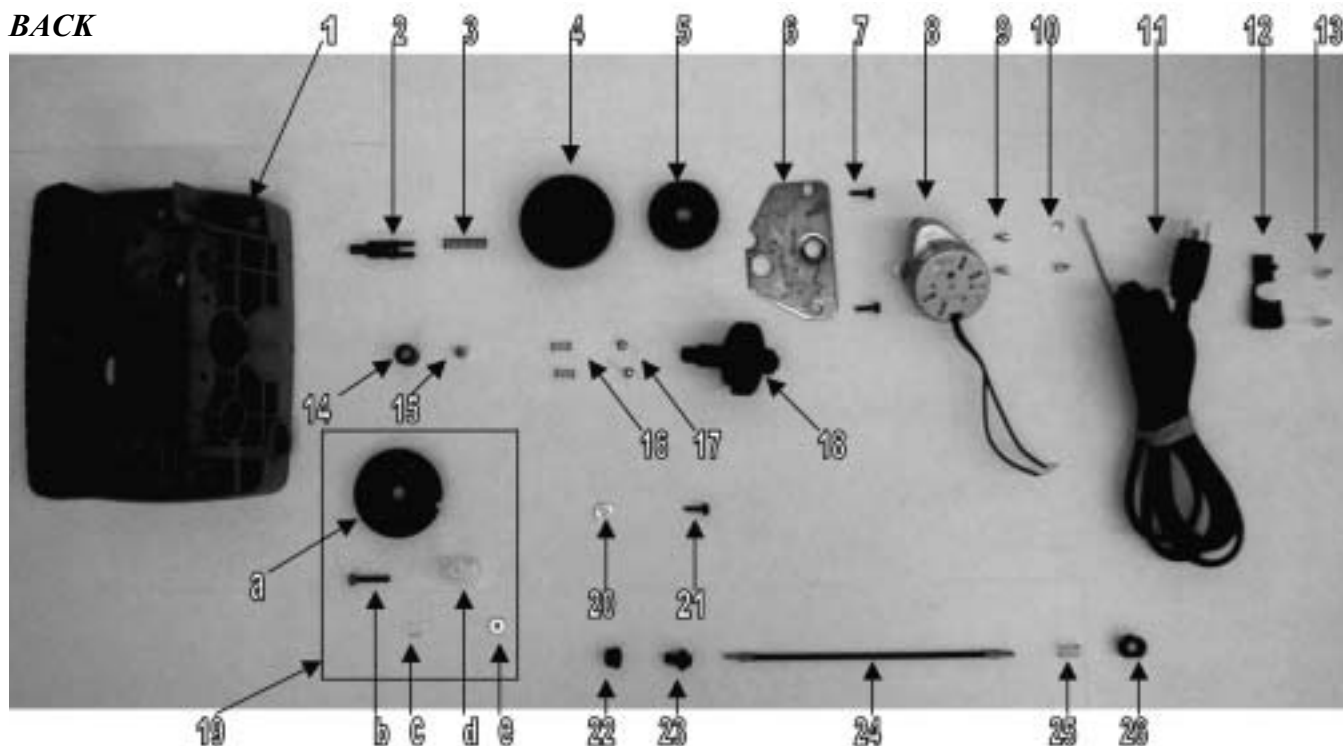

Common Components

<u>Item No.</u>	<u>Part No.</u>	<u>Description</u>
1	19495	Distributor
2	16685	Clear Cover
5	100292	Hood
6	100293	Lid
7	100294	Cabinet
9	48004	Brine Well Cap
10	13624	Safety Float
11	60049	Bypass
12	60088-45	45 Degree Meter
13	19446	Back Cover

Note: All USA units come standard with #60040SS - Stainless Steel Bypass.

Metermatic Cabinet - 7500 Power Head

FRONT

7500 Power Head - FRONT

Item No.	Qty	Part No.	Description
1	1	17055 - 02	Drive Housing / Receptacle
2	1	52114	Novatek Label
3	1	14039	Program Wheel Assembly
	1	13803	Program Drive Wheel Gear
	1	13885	Program Wheel Cover
	1	15956	Program Wheel Adjustment Disc
	1	13954	# of People Label
	1	15967	Gallons Label
	2	13898	Screws
4	1	13806	Program Wheel Retainer
5	1	13748	Screw
6	2	13953	Program Wheel Cover Label
7	1	13802	Cycle Actuator Gear
8	1	13973	24 Hour Gear Assembly
9	1	14176	Valve Position Dial
10	1	14177	Control Knob
11	1	15151	Screw
12	1	51543	Silver Label

Metermatic Cabinet - 7500 Power Head

BACK

7500 Power Head - BACK

Item No.	Qty	Part No.	Description	Item No.	Qty	Part No.	Description
1	1	17055-02	Drive Housing / Receptacle	16	2	14457	Springs
2	1	13018	Idler Pinion	17	2	13300	1/4" Ball
3	1	13312	Spring	18	1	13170	Main Gear & Shaft
4	1	13017	Idler Gear	19	1	19430	7500 Brine Cam Assembly
5	1	13164	Drive Gear	a	1	16667	Brine Valve Cam
6	1	13175	Motor Mounting Plate	b	1	11081	Hex Nut
7	2	13296	Mounting Screws	c	1	16672	Timed Refill Label
8	1	18743-1	Drive Motor, 120 V	d	1	16671	Timed Refill Cam
9	3	11384	Screws	e	1	17114	Screw
10	1	29702	Lock Washer	20	1	12037	Plain Washer
11	1	11842	Power Cord	21	1	13296	Screw
12	1	13547	Strain Relief	22	1	16666	Program Wheel Pinion
13	2	11673	Connectors	23	1	13831	Drive Pinion Clutch
14	1	17213	Receptacle Retainer	24	1	17737	Meter Cable
15	1	17214	Receptacle	25	1	14276	Meter Clutch Sprint
				26	1	14253	Clutch Spring Retainer