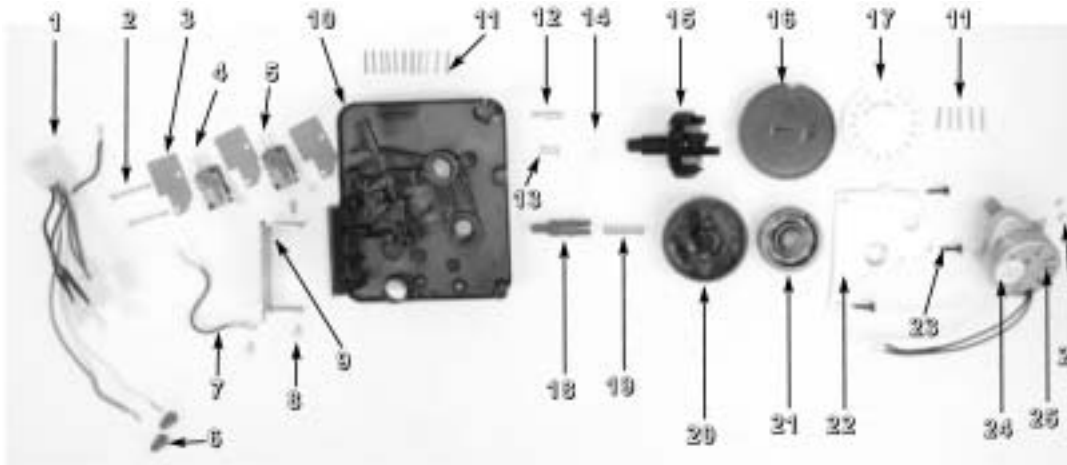

2510 Calendar Clock Valve - 3200 Timer Assembly

FRONT

3200 CC Timer Assembly - FRONT

Item No.	Qty Req'd	Part No.	Description
1	1	14007	Time Of Day Label
2	1	13870	Timer Housing
3	1	14045	Instruction Timer Label
4	1	13011	Cycle Arm
5	1	13973	24 Hour Gear Assembly
	1	13009	24 Hour Gear
	1	13956	24 Hour Label
6	1	13886	Timer Knob
7	1	13296	Mounting Screw
8	1	11999	Button Timer Label
9	1	13864	Skipper Wheel Ring
10	2	13311	Skipper Wheel Spring
11	2	13300	1/4" Ball
12	1	14381	Skipper Wheel Assembly
13	1	13014	Red Regeneration Pointer
14	1	13296	Mounting Screw

BACK

3200 CC Timer Assembly - BACK

Item No.	Qty Req'd	Part No.	Description	Item No.	Qty Req'd	Part No.	Description
1	1	13902	Wire Harness	16	1	13880	Program Wheel
2	2	11413	Screw	17	1	13901	Program Wheel Label
3	3	14087	Insulator	18	1	13018	Idler Pinion
4	1	15320	Micro Switch (White Lever)	19	1	13312	Idler Shaft Spring
5	1	10896	Micro Switch (1/2 Moon Lever)	20	1	13017	Idler Gear
6	2	18612	Blue Wire Nut	21	1	13164	Drive Gear
7	1	15354-01	Green Ground Wire	22	1	13887	Motor Mounting Plate
8	3	11384	Screw	23	3	13296	Screws
9	1	13881	Hinge Bracket	24	1	14102	Motor Label
10	1	13870	Timer Housing	25	1	18743	Drive Motor, 120 V
11	16	15493	Spring Pin	26	2	13278	Screws
12	1	14265	Spring Clip				
13	1	14457	Spring				
14	1	15066	1/4" Delrin Ball				
15	1	13911	Main Drive Gear				