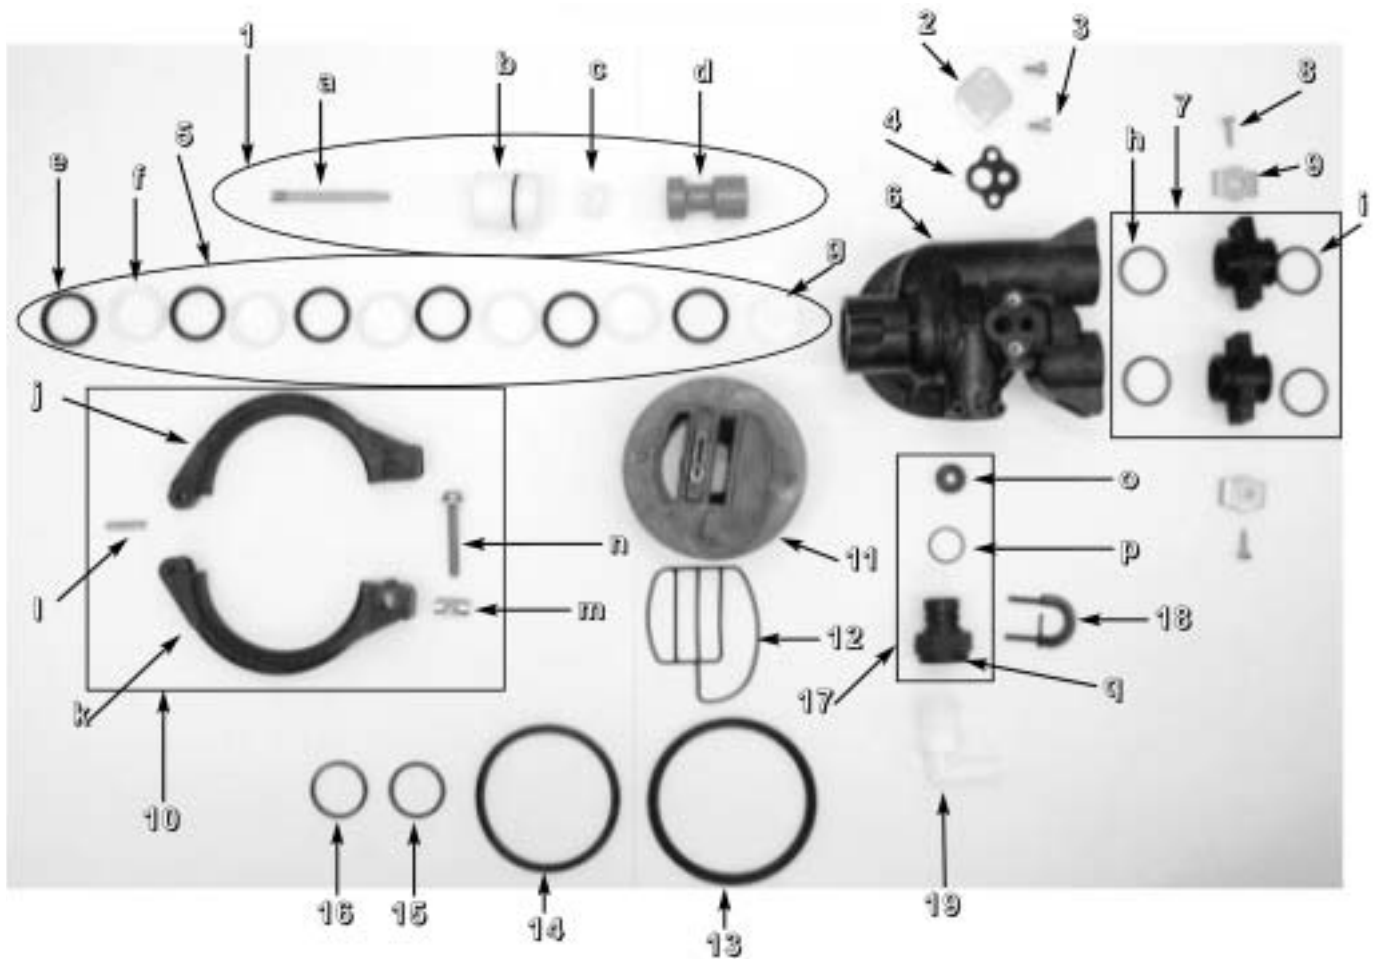

2510 Calendar Clock Control Valve Assembly

Item No.	Qty Req'd	Part No.	Description	Item No.	Qty Req'd	Part No.	Description
1	1	13811	Piston Assembly	1	1	040000	Hinge Pin
a	1	14452	Piston Rod	m	1	19998	Pivot Clamp
b	1	10598	End Plug Assembly	n	1	40057	Clamp Screw
c	1	14309	Piston Rod Retainer	11	1	19322	Adapter Base
d	1	15168	Piston	12	1	19936	Base Adapter Seal
2	1	11893	Flat Injector Cap	13	1	19197	Slip Ring
3	2	15137	Screws	14	1	18303	O - Ring
4	1	11475	Body Gasket	15	1	13304	O - Ring
5	1	13812	Seal & Spacer Kit	16	1	13030	Dist. Tube Retainer
e	6	10545	Piston Seal	17	1	13615	Cont. Backwash 3.5 Assy
f	5	11451	Spacer		1	9007040	Cont. Backwash 4.0 Assy
g	1	10757	End Spacer		1	13616A	Cont. Backwash 5.0 Assy
6	1	19328	2510 Valve Body		1	13617	Cont. Backwash 7.0 Assy
7	2	13248	Adapter Coupling Set	o	1	12090	3.50 GPM Washer
h	4	13305	O - Ring		1	12091	4.00 GPM Washer
i	2	19228	Adapter Coupling		1	12092	5.00 GPM Washer
8	2	13314	Screws		1	12408	7.00 GPM Washer
9	2	13255	Mounting Clip	p	1	11183	O - Ring
10	1	P60503	2510 Clamp Ring Assy.	q	1	11385 - 01	Housing
j	1	19900	Male Clamp	18	1	18312	Retainer Clip
k	1	19899	Female Clamp	19	1	12338	90 Degree Hose Barb