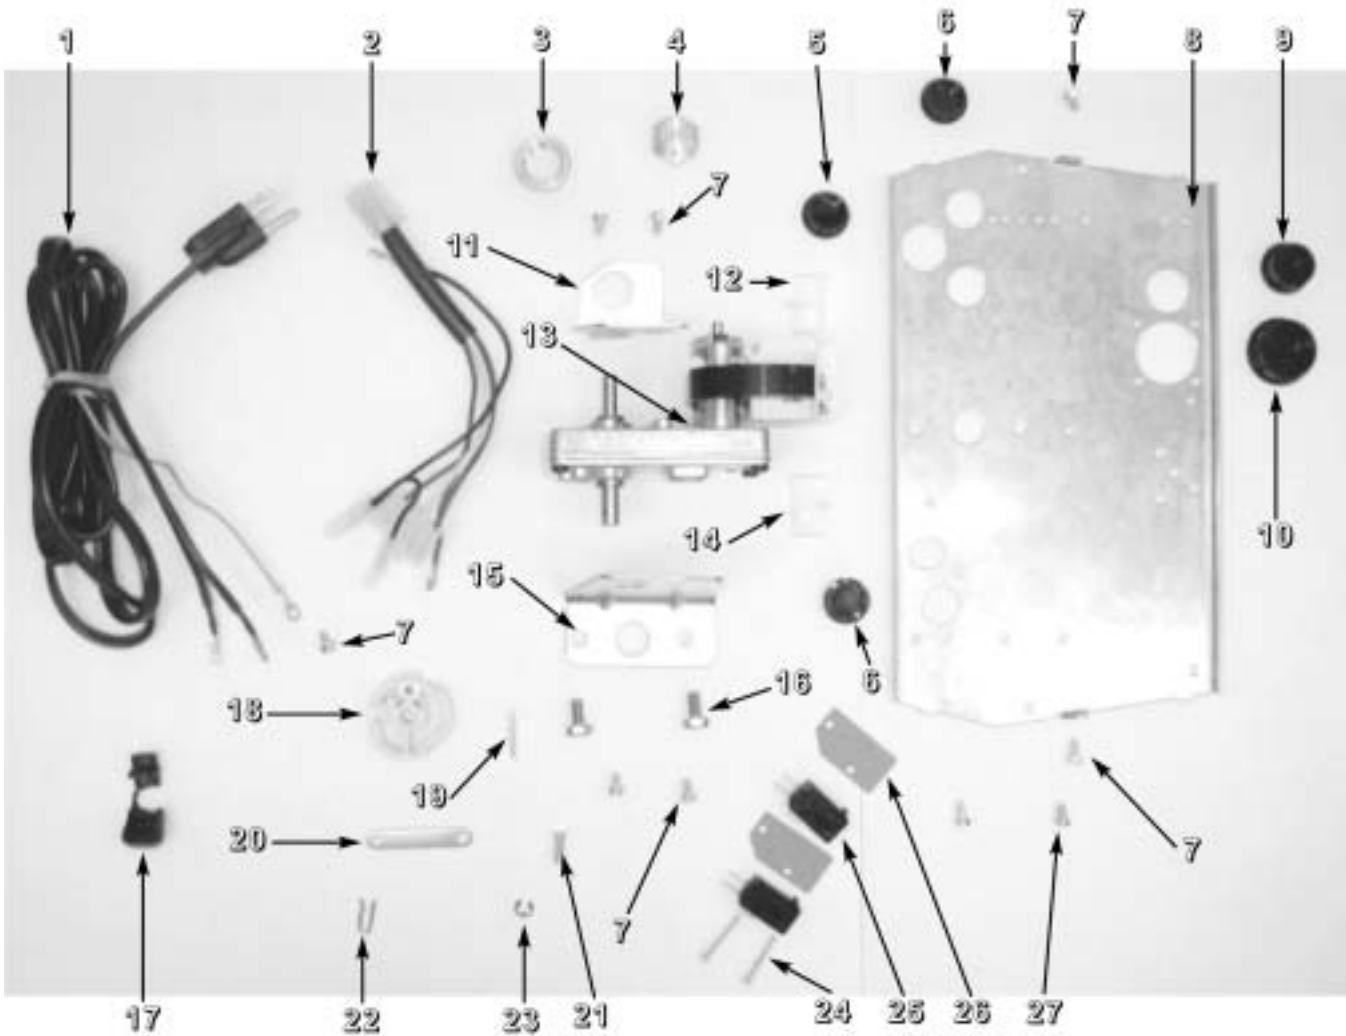

2510 Calendar Clock Power Head Assembly

Item No.	Qty Req'd	Part No.	Description	Item No.	Qty Req'd	Part No.	Description
1	1	11838	Power Cord	15	1	10774	Drive Side Bracket
2	1	11667	Wire Harness	16	2	10231	Screws
3	1	10269	Jam Nut	17	1	13547	Strain Relief
4	1	10712	Brine Valve Fitting	18	1	12102	Cam
5	1	16493	Plug	19	1	10338	Roll Pin
6	2	13741	Plug	20	1	10621	Link
7	7	10872	Screws	21	1	13366	Drive Bearing
8	1	40264	Back Plate	22	1	10909	Connecting Rod Pin
9	1	15806	Plug	23	1	10250	Retaining Ring
10	1	17421	Plug	24	2	14923	Screws
11	1	11826	Motor Bracket	25	2	10218	Micro Switch
12	1	28414 - 2	K	26	2	10302	Insulator
13	1	10769	Drive Motor	27	2	10300	Screws
14	1	28414 - 1	M