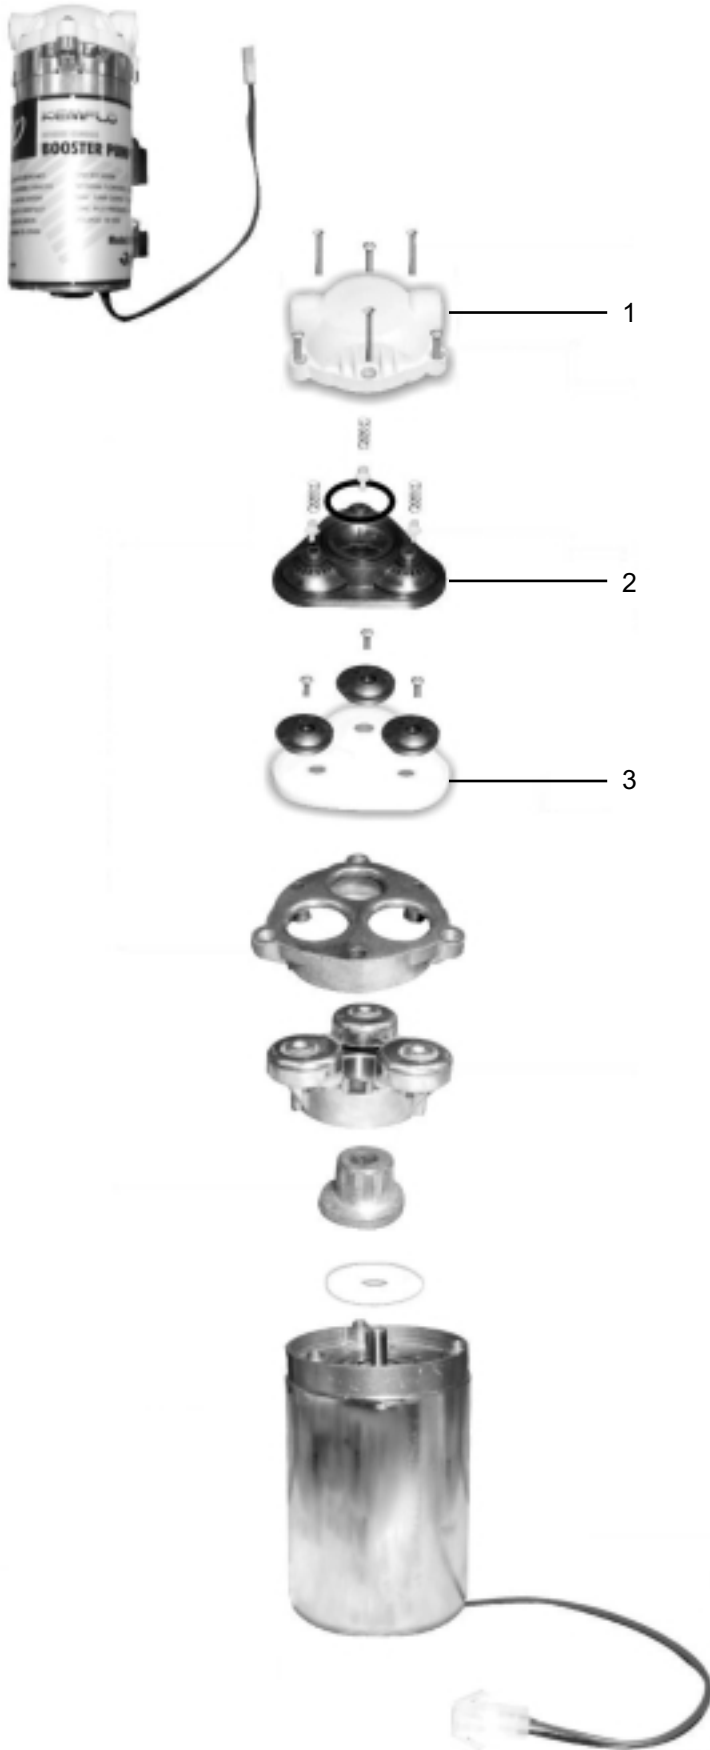

Parts List and Drawing – Booster Pump (Part# 92325)

<u>Drawing #</u>	<u>Description</u>	<u>Item No.</u>
1	CAP, ASSY, UPPER	92348
2	CAP, ASSY, LOWER	92349
3	GASKET, THINER, ASSY	92350
4	TRANSFORMER, 24VAC (not shown)	92344