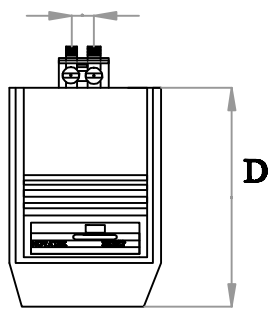

NOVATEK METERMATIC / METERMATIC SE Water Conditioner- Cabinet Style

OUTLET INLET
↑ ↓
F

TOP VIEW -CABINET

FRONT VIEW -CABINET

BACK VIEW -CABINET
B

DIMENSIONS INCHES
(CM)

	NC24SE/ NC24MI	NC32SE/ NC32MI
A	42 (107)	42 (107)
B	14 (36)	14 (36)
C	22 (56)	22 (56)
D	25 (64)	25 (64)
E	38 (97)	38 (97)
F	2 (5)	2 (5)

SIDE VIEW -CABINET

S-NC-SE/MI-D10