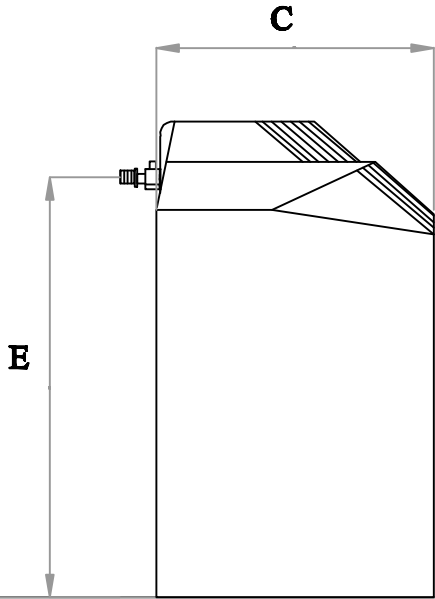

NOVATEK METERMATIC / METERMATIC SE Water Conditioner- Cabinet Style

OUTLET INLET
↑ ↓
F

TOP VIEW -CABINET

FRONT VIEW -CABINET

BACK VIEW -CABINET
B

DIMENSIONS INCHES
(CM)

	NC24SE/ NC24MI	NC32SE/ NC32MI
A	42 (107)	42 (107)
B	14 (36)	14 (36)
C	22 (56)	22 (56)
D	25 (64)	25 (64)
E	38 (97)	38 (97)
F	2 (5)	2 (5)

SIDE VIEW -CABINET

S-NC-SE/MI-D10