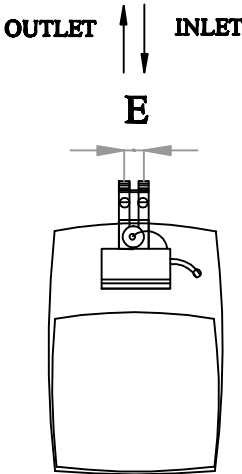

# ECONOFLO WATER SOFTENER-Cabinet Style

DIMENSIONS INCHES (CM)		
	EFC20MI	EFC30MI
A	52 (132)	52 (132)
B	13 (33)	13 (33)
C	22 (56)	22 (56)
D	46 (117)	46 (117)
E	2 (5)	2 (5)

TOP VIEW -CABINET

BACK VIEW -CABINET

SIDE VIEW -CABINET

FRONT VIEW -CABINET