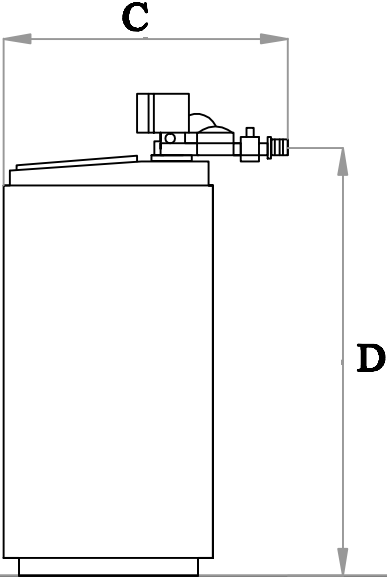

# ECONOFLO WATER SOFTENER-Cabinet Style

DIMENSIONS INCHES (CM)		
	EFC20MI	EFC30MI
A	52 (132)	52 (132)
B	13 (33)	13 (33)
C	22 (56)	22 (56)
D	46 (117)	46 (117)
E	2 (5)	2 (5)

TOP VIEW -CABINET

BACK VIEW -CABINET

SIDE VIEW -CABINET

FRONT VIEW -CABINET