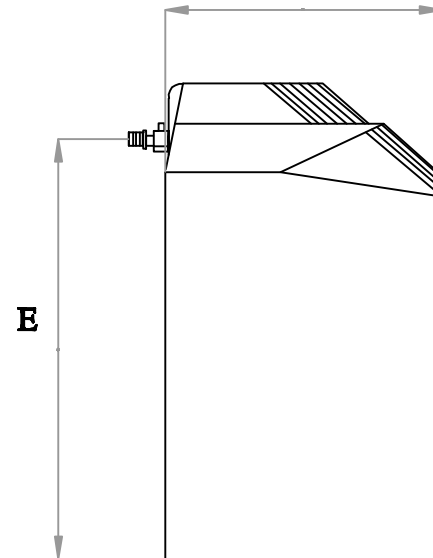

DURO METERMATIC / METERMATIC SE Water Conditoner- Cabinet Style

OUTLET INLET
↑ ↓
F

TOP VIEW -CABINET

D

BACK VIEW -CABINET

FRONT VIEW -CABINET

A

B

SIDE VIEW -CABINET

C

E

DIMENSIONS INCHES (CM)		
	DC20EM/ DC20MM	DC30EM/ DC30MM
A	42 (107)	42 (107)
B	14 (36)	14 (36)
C	22 (56)	22 (56)
D	25 (64)	25 (64)
E	38 (97)	38 (97)
F	2 (5)	2 (5)

S-DC-MM/EM-D8