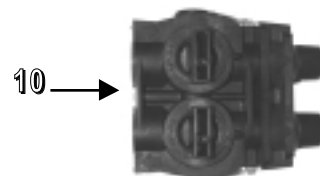

# Econoflo SXT Twin Tank Water Softener

Part No.	Model Description	Distributor (1)	Valve (2)	Tank (3)	Brine Tank (4)	Grid (5)	Safety Float (7)	Resin #21501
2102	EFT20SXT	19495	56019-61	19354	100283	NA	13624	0.75 CF
2103	EFT30SXT	19495	56019-87	110354	100283	NA	13624	1.00 CF
2104	EFT40SXT	19478	56019-88	110474	100283	NA	13624	1.25 CF
2105	EFT60SXT	19477	56019-63	112524	100192	19710	13624	2.00 CF
2106	EFT90SXT	60098	56019-64	114651	100192	95009-21	13624	3.00 CF

## Common Components

Item No.	Part No.	Description
6	48004	Brine Well Cap
8	19791-01	Meter Cable
9	60026	Meter
10	60049	Bypass

Unit 2106 includes a CPVC tank adapter - Part No. 81041  
 Distributor 60098 includes hub and laterals