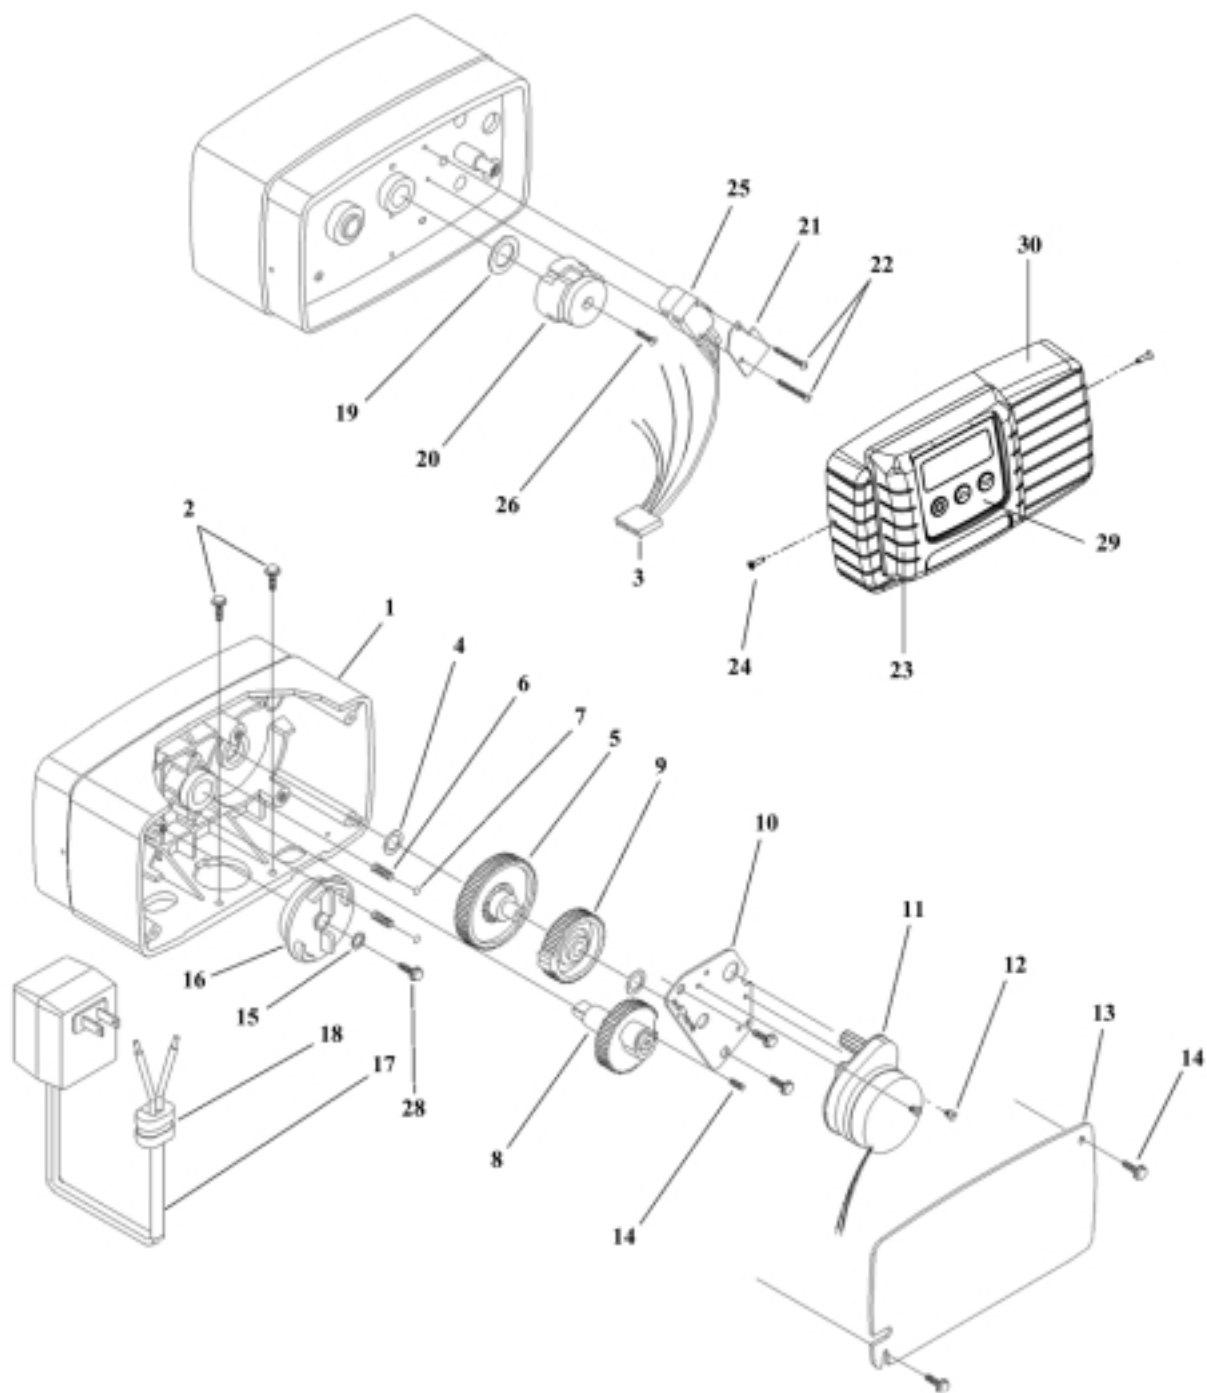

# Econoflo SXT Twin Tank Water Softener

Part No.	Model Description	Distributor (1)	Valve (2)	Tank (3)	Brine Tank (4)	Grid (5)	Safety Float (7)	Resin #21501
2102	EFT20SXT	19495	56019-61	19354	100283	NA	13624	0.75 CF
2103	EFT30SXT	19495	56019-87	110354	100283	NA	13624	1.00 CF
2104	EFT40SXT	19478	56019-88	110474	100283	NA	13624	1.25 CF
2105	EFT60SXT	19477	56019-63	112524	100192	19710	13624	2.00 CF
2106	EFT90SXT	60098	56019-64	114651	100192	95009-21	13624	3.00 CF

## Common Components

Item No.	Part No.	Description
6	48004	Brine Well Cap
8	19791-01	Meter Cable
9	60026	Meter
10	60049	Bypass

Unit 2106 includes a CPVC tank adapter - Part No. 81041  
 Distributor 60098 includes hub and laterals

# Econoflo SXT Cabinet/Twin Tank - 5600SXT Powerhead

---

<u>Item No.</u>	<u>Qty Req'd</u>	<u>Part No.</u>	<u>Description</u>
1	1	26001-02	drive housing, black
2	2	12473	screw, drive mount
3	1	19474	wire harness, power
4	1	13299	spring washer
5	1	13017	idler gear
6	2	19080	spring, detent
7	2	13300	ball, detent
8	1	25005-10	main drive gear and shaft (downflow brining, black)
9	1	23045	drive gear
10	1	13175	motor mounting plate
11	1	16944	drive motor, 2RPM 24V 50/60 Hz
12	3	11384	screw, motor
13	1	13229	back plate
14	4	13296	screw, component
15	1	12037	washer
16	1	18722	cam, brine valve
17	1	19674	transformer, 24V 9.6VA (US 120V)
18	1	13547	strain relief
19	1	19079	washer, friction
20	1	17438	cycle cam (downflow brining, black, single backwash)
21	1	10302	insulator
22	2	17876	screw, microswitch
23	1	42635-01	front cover
24	2	13898	screw, front panel
25	2	10218	microswitch
26	1	15151	screw, cycle cam
27	4	12681	wire nut, beige (not shown)
28	1	040214	screw
29	1	42637	label, display, 5600SXT
30	1	19472-02	housing, circuit board
-	1	42766-02	circuit board, SXT