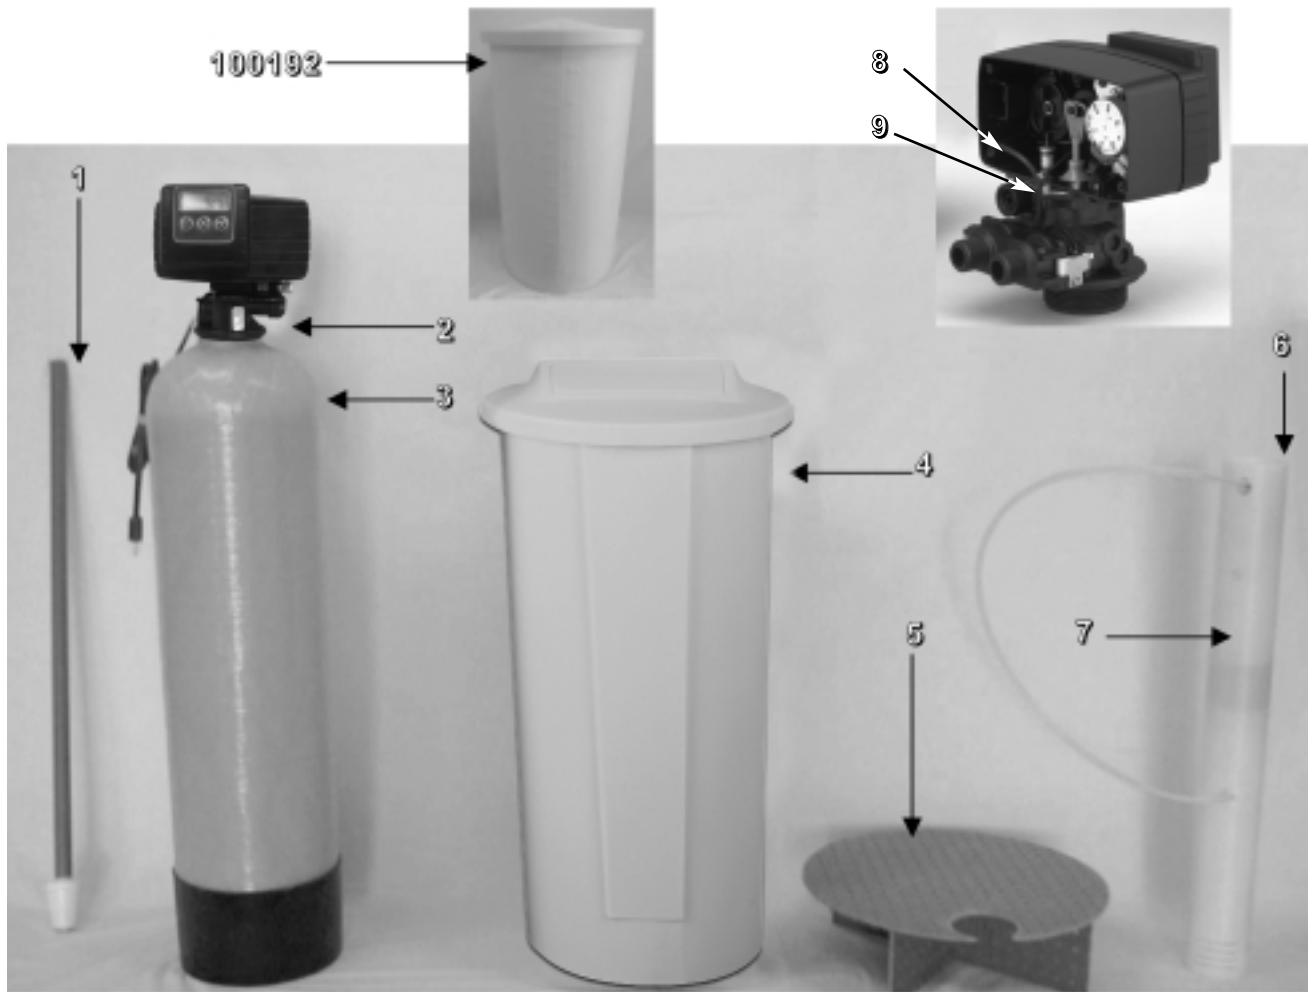

# Econoflo SXT Twin Tank Water Softener

Part No.	Model Description	Distributor (1)	Valve (2)	Tank (3)	Brine Tank (4)	Grid (5)	Safety Float (7)	Resin #21501
2102	EFT20SXT	19495	56019-61	19354	100283	NA	13624	0.75 CF
2103	EFT30SXT	19495	56019-87	110354	100283	NA	13624	1.00 CF
2104	EFT40SXT	19478	56019-88	110474	100283	NA	13624	1.25 CF
2105	EFT60SXT	19477	56019-63	112524	100192	19710	13624	2.00 CF
2106	EFT90SXT	60098	56019-64	114651	100192	95009-21	13624	3.00 CF

## Common Components

Item No.	Part No.	Description
6	48004	Brine Well Cap
8	19791-01	Meter Cable
9	60026	Meter
10	60049	Bypass

Unit 2106 includes a CPVC tank adapter - Part No. 81041  
 Distributor 60098 includes hub and laterals

# Econoflo SXT Cabinet/Twin Tank - 5600SXT Powerhead

---

<u>Item No.</u>	<u>Qty Req'd</u>	<u>Part No.</u>	<u>Description</u>
1	1	26001-02	drive housing, black
2	2	12473	screw, drive mount
3	1	19474	wire harness, power
4	1	13299	spring washer
5	1	13017	idler gear
6	2	19080	spring, detent
7	2	13300	ball, detent
8	1	25005-10	main drive gear and shaft (downflow brining, black)
9	1	23045	drive gear
10	1	13175	motor mounting plate
11	1	16944	drive motor, 2RPM 24V 50/60 Hz
12	3	11384	screw, motor
13	1	13229	back plate
14	4	13296	screw, component
15	1	12037	washer
16	1	18722	cam, brine valve
17	1	19674	transformer, 24V 9.6VA (US 120V)
18	1	13547	strain relief
19	1	19079	washer, friction
20	1	17438	cycle cam (downflow brining, black, single backwash)
21	1	10302	insulator
22	2	17876	screw, microswitch
23	1	42635-01	front cover
24	2	13898	screw, front panel
25	2	10218	microswitch
26	1	15151	screw, cycle cam
27	4	12681	wire nut, beige (not shown)
28	1	040214	screw
29	1	42637	label, display, 5600SXT
30	1	19472-02	housing, circuit board
-	1	42766-02	circuit board, SXT