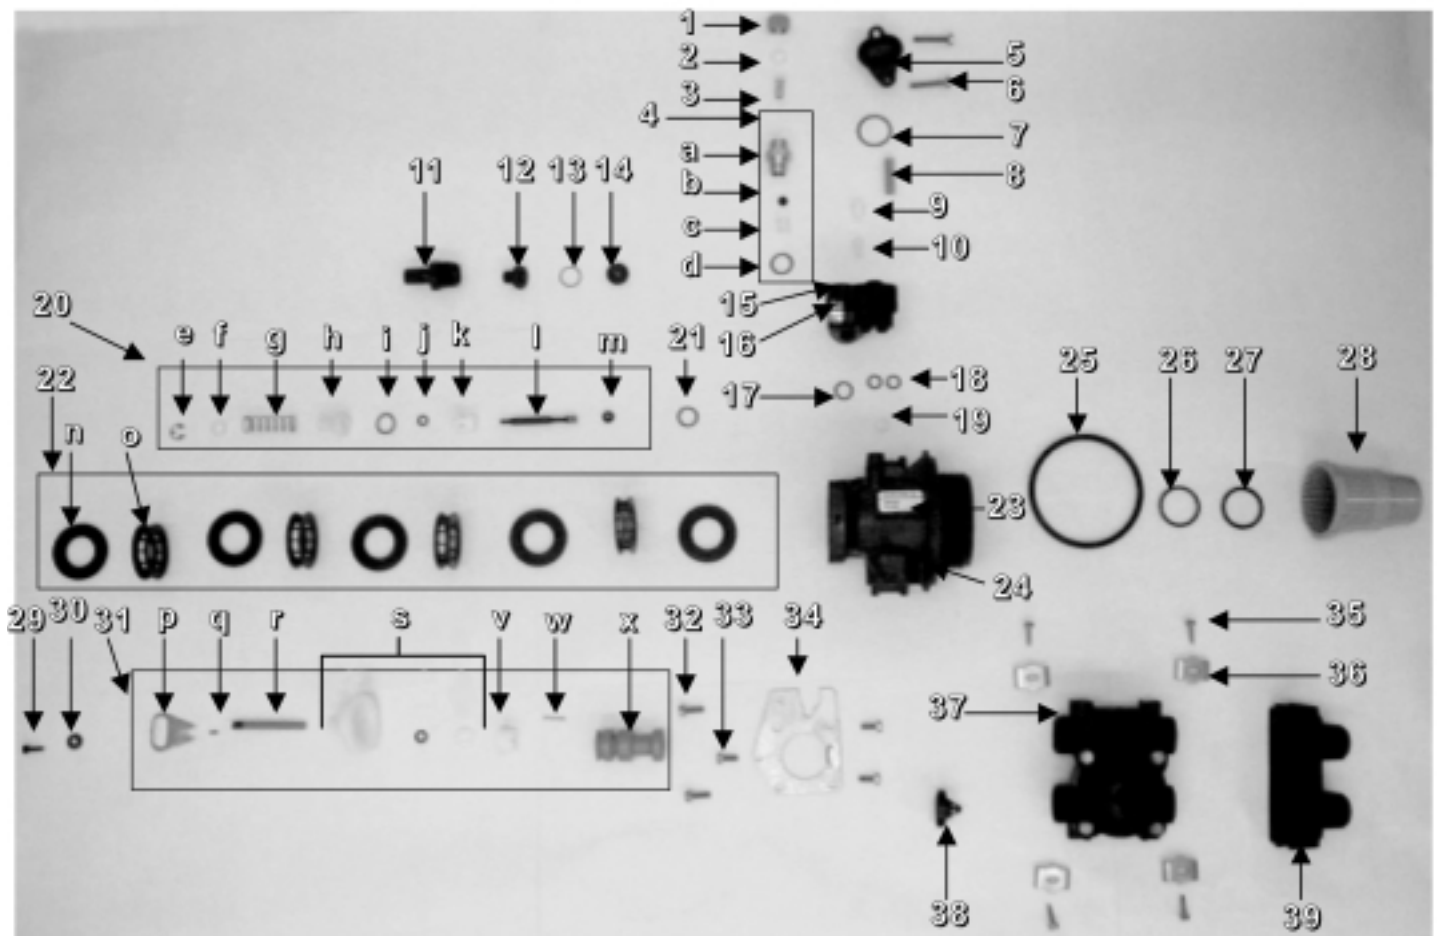

Econoflo SXT Cabinet/Twin Tank - 5600SXT Control Valve

Econoflo SXT Cabinet/Twin Tank - 5600SXT Control Valve

Item No.	Qty Req'd	Part No.	Description	Item No.	Qty Req'd	Part No.	Description
1	1	10329	3/8" Brass Nut	21	1	13302	O-Ring
2	1	10330	Delrin Sleeve	22	1	13976	Seal & Spacer Assembly
3	1	10332	Brass Insert	n	5	13242	Main Seals
4	1	19402	Control .25 Refill	o	4	14241	Spacers
a	1	13244	BLFC Adapter	23	1	13333	Injector Label
b	1	12094	0.25 GPM Flow Washer	24	1	19700-10	Valve Body
c	1	13245	BLFC Button Retainer	25	1	12281	O-Ring
d	1	12977	O-Ring	26	1	13304	O-Ring
5	1	13166	Injector Cover	27	1	13030	Distributor Tube
6	2	13315	Screws	28	1	18280	Cone
7	1	13303	O-Ring	29	1	13296	Screw
8	1	10227	Injector Screen	30	1	13363	Plain Washer
9	1	10913-1	White Injector Nozzle	31	1	13975	Piston Assembly
10	1	10914-1	White Injector Throat	p	1	13003	Piston Rod Link
11	1	13308	Black Hose Barb	q	1	13306	Roll Pin
12	1	13173	DLFC Button Retainer	r	1	13002	Piston Rod
13	1	15348	O-Ring	s	1	13446	End Plug Assembly
14	1	12086	1.50 GPM Flow Washer	v	1	12953	Piston Rod Retainer
	1	12087	2.00 GPM Flow Washer	w	1	10696	Piston Pin
15	1	13163	Injector Body	x	1	13247	Piston
16	1	12128	BLFC Label, 0.25 GPM	32	2	12473	Screws
17	1	12638	O-Ring	33	3	12112	Screws
18	2	13301	O-Ring	34	1	13546	End Plug Retainer
19	1	13497	Air Disperser	35	4	13314	Screws
20	1	13977	Brine Valve Assembly	36	4	13255	Mounting Clip
e	1	11981-01	Retaining Ring	37	1	60086	Meter
f	1	16098	Brine Washer, Nylon	38	1	14613	Flow Straightener
g	1	11973	BV Spring	39	1	18706-02	3/4" Plastic Yoke
h	1	13165	Brine Valve Cap				
i	1	13302	O-Ring				
j	1	12550	Quad Ring				
k	1	13167	Brine Valve Spacer				
l	1	13172	Brine Valve Stem				
m	1	12626	Brine Valve Seat