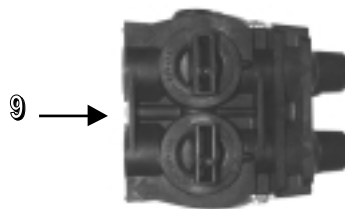

Econoflo SXT Cabinet Water Softener

<u>Part No.</u>	<u>Model</u> <u>Description</u>	<u>Valve</u> <u>(2)</u>	<u>Tank</u> <u>(3)</u>	<u>Resin</u> <u>#21501</u>
2100	EFC20SXT	56019-61	19354	0.75 CF
2101	EFC30SXT	56019-87	110354	1.00 CF

Common Components

<u>Item No.</u>	<u>Part No.</u>	<u>Description</u>
1	19495	Distributor
4	100203	Cabinet
5	48004	Brine Well Cap
6	13624	Safety Float
7	19791-01	Meter Cable
8	60026	Meter
9	60049	Bypass

Econoflo SXT Cabinet/Twin Tank - 5600SXT Powerhead

Econoflo SXT Cabinet/Twin Tank - 5600SXT Powerhead

<u>Item No.</u>	<u>Qty Req'd</u>	<u>Part No.</u>	<u>Description</u>
1	1	26001-02	drive housing, black
2	2	12473	screw, drive mount
3	1	19474	wire harness, power
4	1	13299	spring washer
5	1	13017	idler gear
6	2	19080	spring, detent
7	2	13300	ball, detent
8	1	25005-10	main drive gear and shaft (downflow brining, black)
9	1	23045	drive gear
10	1	13175	motor mounting plate
11	1	16944	drive motor, 2RPM 24V 50/60 Hz
12	3	11384	screw, motor
13	1	13229	back plate
14	4	13296	screw, component
15	1	12037	washer
16	1	18722	cam, brine valve
17	1	19674	transformer, 24V 9.6VA (US 120V)
18	1	13547	strain relief
19	1	19079	washer, friction
20	1	17438	cycle cam (downflow brining, black, single backwash)
21	1	10302	insulator
22	2	17876	screw, microswitch
23	1	42635-01	front cover
24	2	13898	screw, front panel
25	2	10218	microswitch
26	1	15151	screw, cycle cam
27	4	12681	wire nut, beige (not shown)
28	1	040214	screw
29	1	42637	label, display, 5600SXT
30	1	19472-02	housing, circuit board
-	1	42196	circuit board, SXT