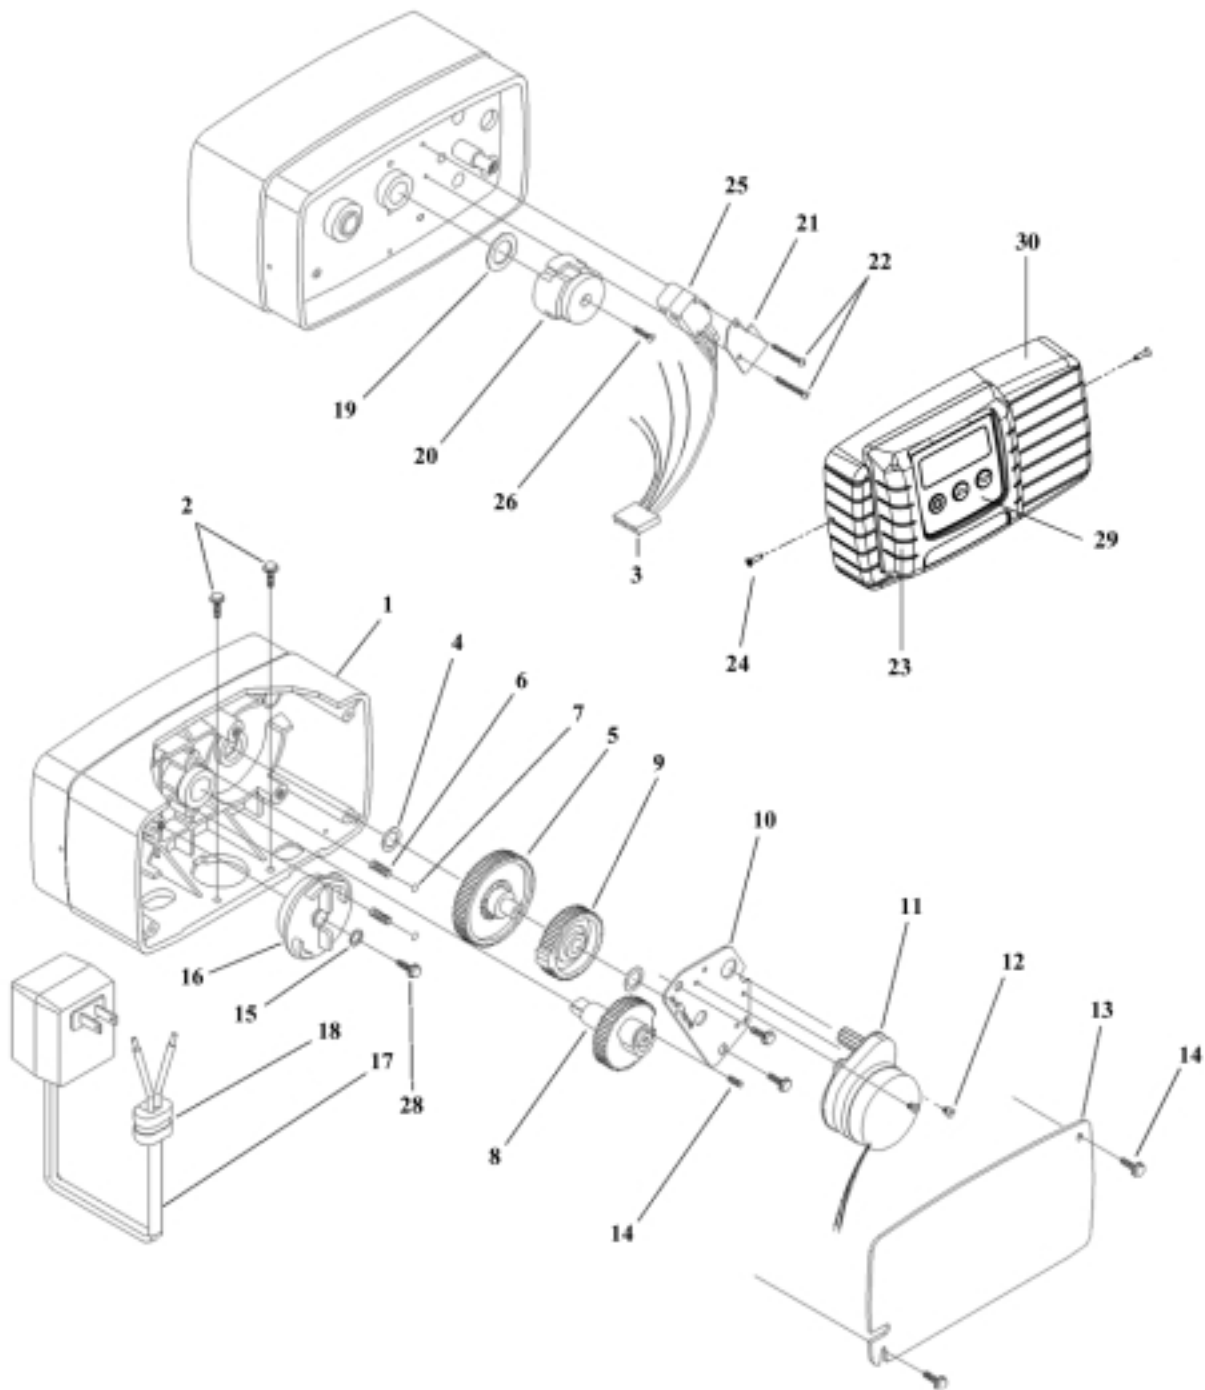

Common Components

<u>Item No.</u>	<u>Part No.</u>	<u>Description</u>
1	19495	Distributor
4	100203	Cabinet
5	48004	Brine Well Cap
6	13624	Safety Float
7	19791-01	Meter Cable
8	60026	Meter
9	60049	Bypass

Econoflo SXT Cabinet/Twin Tank - 5600SXT Powerhead

Econoflo SXT Cabinet/Twin Tank - 5600SXT Powerhead

<u>Item No.</u>	<u>Qty Req'd</u>	<u>Part No.</u>	<u>Description</u>
1	1	26001-02	drive housing, black
2	2	12473	screw, drive mount
3	1	19474	wire harness, power
4	1	13299	spring washer
5	1	13017	idler gear
6	2	19080	spring, detent
7	2	13300	ball, detent
8	1	25005-10	main drive gear and shaft (downflow brining, black)
9	1	23045	drive gear
10	1	13175	motor mounting plate
11	1	16944	drive motor, 2RPM 24V 50/60 Hz
12	3	11384	screw, motor
13	1	13229	back plate
14	4	13296	screw, component
15	1	12037	washer
16	1	18722	cam, brine valve
17	1	19674	transformer, 24V 9.6VA (US 120V)
18	1	13547	strain relief
19	1	19079	washer, friction
20	1	17438	cycle cam (downflow brining, black, single backwash)
21	1	10302	insulator
22	2	17876	screw, microswitch
23	1	42635-01	front cover
24	2	13898	screw, front panel
25	2	10218	microswitch
26	1	15151	screw, cycle cam
27	4	12681	wire nut, beige (not shown)
28	1	040214	screw
29	1	42637	label, display, 5600SXT
30	1	19472-02	housing, circuit board
-	1	42196	circuit board, SXT