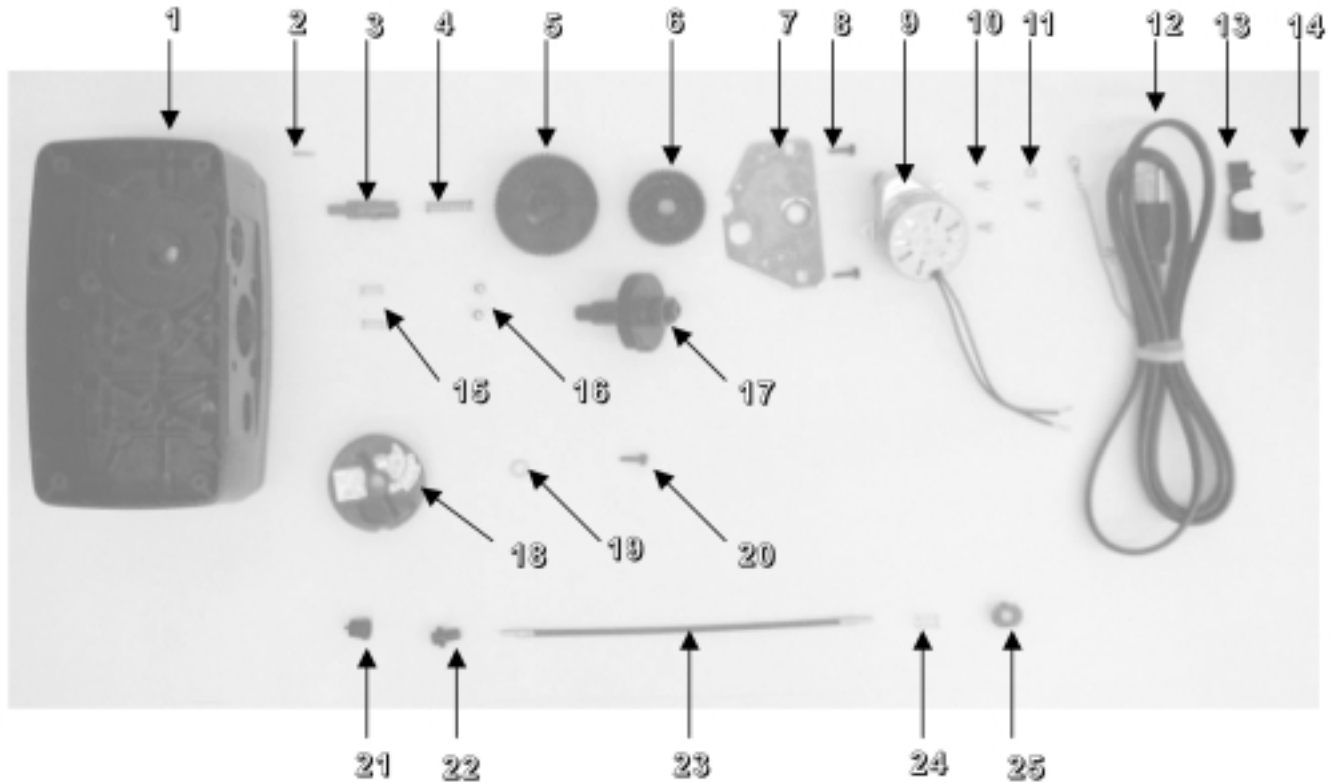

Common Components

<u>Item No.</u>	<u>Part No.</u>	<u>Description</u>
6	48004	Brine Well Cap
8	13229	Back Cover
9	13296	Screws
10	60086	Meter
11	60049	Bypass

Unit 2094 includes a CPVC tank adapter - Part No. 81041

Distributor 60098 includes hub and laterals

Econoflo MI Cabinet/Twin Tank - 5600 Power Head

FRONT

5600 Power Head Front

Item No.	Qty	Part No.	Description
1	1	19499	Timer Housing Labels
a	1	13162-000	Drive Housing/Receptacle
b	1	13955	Beige Front Label
c	1	13957	Beige Stripe Tape
d	1	14252	Outboard Bearing Cap
2	1	14039	Program Wheel Assembly
	1	13803	Program Drive Wheel Gear
	1	13885	Program Wheel Cover
	1	15956	Program Wheel Adj Disc
	1	13954	No. of People Label
	2	13898	Screws
3	1	13806	Program Wheel Retainer
4	1	13748	Screw
5	1	13953	Program Wheel Cover Label
6	1	13802	Cycle Actuator Gear
7	1	13973	24 Hour Gear Assembly
	1	13009	24 Hour Gear
8	1	14176	Valve Position Dial
9	1	14177	Control Knob
10	1	15151	Screw
11	1	14175	Beige Control Knob Label

Econoflo MI Cabinet/Twin Tank - 5600 Power Head

BACK

5600 Power Head Back

Item No.	Qty Req'd	Part No.	Description	Item No.	Qty Req'd	Part No.	Description
1	1	13162-000	Drive Housing/Receptacle	18	1	13980	5600 Cam Assembly
2	1	18655	Roll pin		1	13168	Brine Valve Cam
3	1	13018	Idler Pinion		1	11081	Hex Nut
4	1	13312	Idler Shaft Pin		1	13307	Salt Label
5	1	13017	Idler Gear		1	13710	Warning Label
6	1	13164	Drive Gear		1	13169	Cam Segment
7	1	13175	Motor Mounting Plate		1	11980	Screw
8	2	13296	Mounting Screws	19	1	12037	Plain Washer
9	1	18743-1	Drive Motor, 120V	20	1	13296	Screw
10	3	11384	Screws	21	1	13830	Program Wheel Drive Pinion
11	1	29702	Lock Washer	22-25	1		5600 Meter Cable Assembly
12	1	11842	Power Cord	22	1	13831	Drive Pinion Clutch
13	1	13547	Strain Relief	23	1	14043	Meter Cable
14	2	11673	Connectors	24	1	14276	Meter Clutch Spring
15	2	19080	Springs	25	1	14253	Clutch Spring Retainer
16	2	13300	1/4" Ball	NS	1	13229	Back Cover
17	1	13170	Main Gear & Shaft	NS	2	13296	Screws