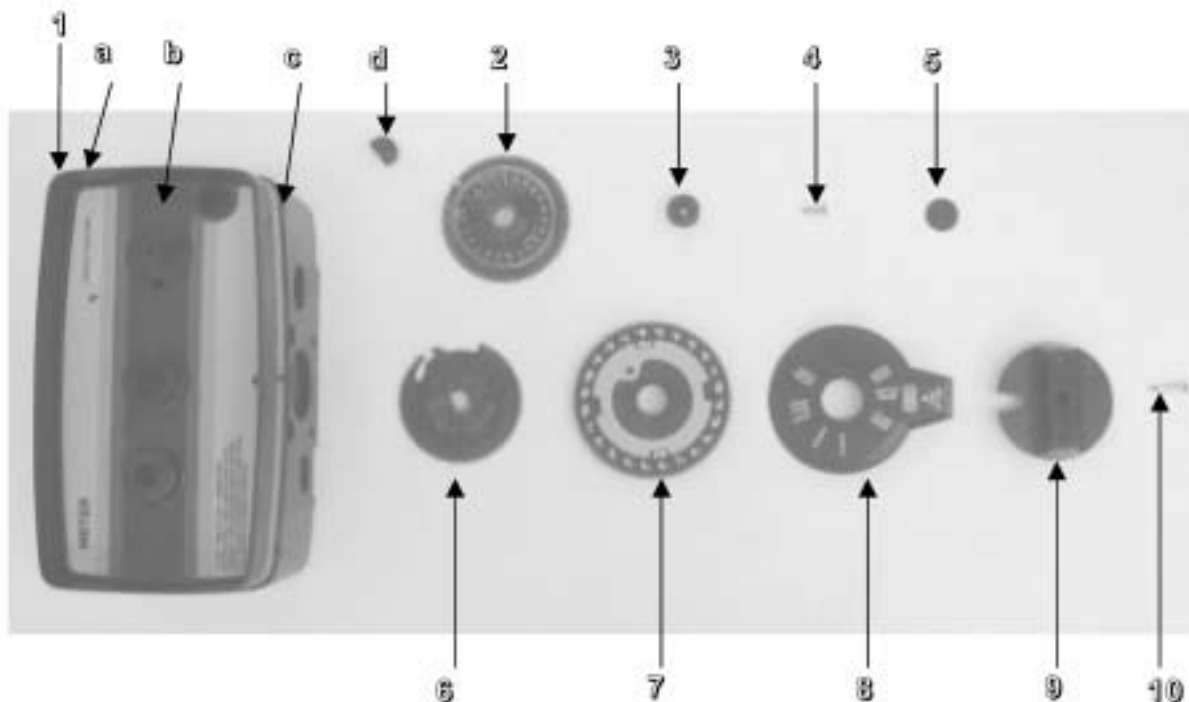

Common Components

<u>Item No.</u>	<u>Part No.</u>	<u>Description</u>
6	48004	Brine Well Cap
8	13229	Back Cover
9	13296	Screws
10	60086	Meter
11	60049	Bypass

Unit 2094 includes a CPVC tank adapter - Part No. 81041

Distributor 60098 includes hub and laterals

Econoflo MI Cabinet/Twin Tank - 5600 Power Head

FRONT

5600 Power Head Front

Item No.	Qty	Part No.	Description
1	1	19499	Timer Housing Labels
a	1	13162-000	Drive Housing/Receptacle
b	1	13955	Beige Front Label
c	1	13957	Beige Stripe Tape
d	1	14252	Outboard Bearing Cap
2	1	14039	Program Wheel Assembly
	1	13803	Program Drive Wheel Gear
	1	13885	Program Wheel Cover
	1	15956	Program Wheel Adj Disc
	1	13954	No. of People Label
	2	13898	Screws
3	1	13806	Program Wheel Retainer
4	1	13748	Screw
5	1	13953	Program Wheel Cover Label
6	1	13802	Cycle Actuator Gear
7	1	13973	24 Hour Gear Assembly
	1	13009	24 Hour Gear
8	1	14176	Valve Position Dial
9	1	14177	Control Knob
10	1	15151	Screw
11	1	14175	Beige Control Knob Label

Econoflo MI Cabinet/Twin Tank - 5600 Power Head

BACK

5600 Power Head Back

Item No.	Qty Req'd	Part No.	Description	Item No.	Qty Req'd	Part No.	Description
1	1	13162-000	Drive Housing/Receptacle	18	1	13980	5600 Cam Assembly
2	1	18655	Roll pin		1	13168	Brine Valve Cam
3	1	13018	Idler Pinion		1	11081	Hex Nut
4	1	13312	Idler Shaft Pin		1	13307	Salt Label
5	1	13017	Idler Gear		1	13710	Warning Label
6	1	13164	Drive Gear		1	13169	Cam Segment
7	1	13175	Motor Mounting Plate		1	11980	Screw
8	2	13296	Mounting Screws	19	1	12037	Plain Washer
9	1	18743-1	Drive Motor, 120V	20	1	13296	Screw
10	3	11384	Screws	21	1	13830	Program Wheel Drive Pinion
11	1	29702	Lock Washer	22-25	1		5600 Meter Cable Assembly
12	1	11842	Power Cord	22	1	13831	Drive Pinion Clutch
13	1	13547	Strain Relief	23	1	14043	Meter Cable
14	2	11673	Connectors	24	1	14276	Meter Clutch Spring
15	2	19080	Springs	25	1	14253	Clutch Spring Retainer
16	2	13300	1/4" Ball	NS	1	13229	Back Cover
17	1	13170	Main Gear & Shaft	NS	2	13296	Screws