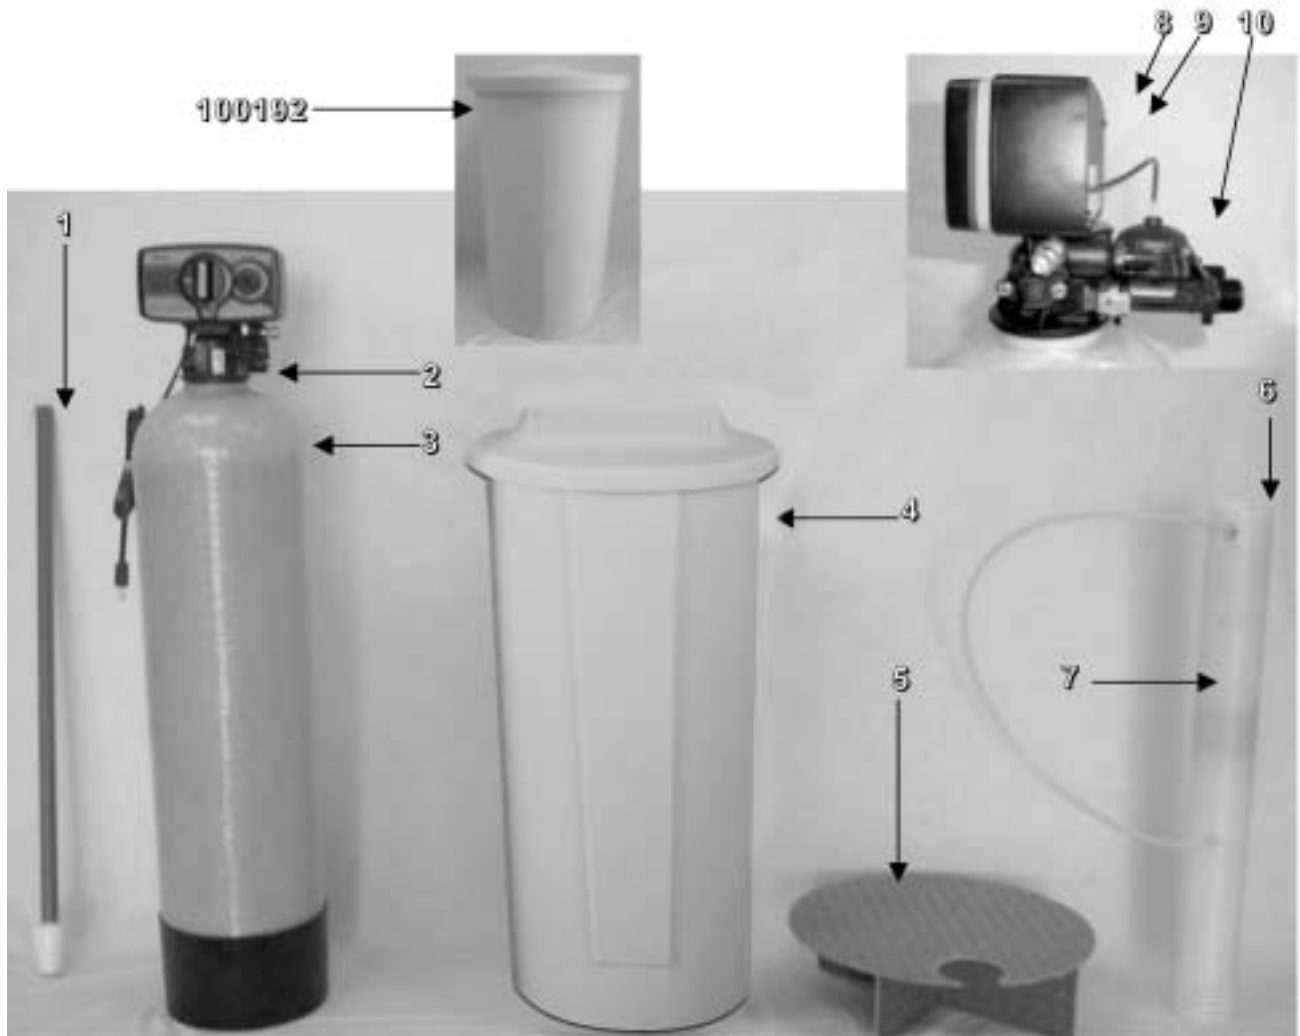

Econoflo MI Twin Tank Water Softener

<u>Part No.</u>	<u>Model Description</u>	<u>Distributor (1)</u>	<u>Valve (2)</u>	<u>Tank (3)</u>	<u>Brine Tank (4)</u>	<u>Grid (5)</u>	<u>Safety Float (7)</u>	<u>Resin #21501</u>
2090	EFT20MI	19495	5600-02	19354	100283	NA	13624	0.75 CF
2091	EFT30MI	19495	5600-02	110354	100283	NA	13624	1.00 CF
2092	EFT40MI	19478	5600-01	110474	100283	NA	13624	1.25 CF
2093	EFT60MI	19477	5600-04	112524	100192	19710	13624	2.00 CF
2094	EFT90MI	60098	5600-05	114651	100192	95009-21	13624	3.00 CF

Common Components

<u>Item No.</u>	<u>Part No.</u>	<u>Description</u>
6	48004	Brine Well Cap
8	13229	Back Cover
9	13296	Screws
10	60086	Meter
11	60049	Bypass