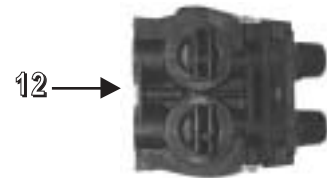

Econoflo MI Twin Tank Water Softener

<u>Part No.</u>	<u>Model Description</u>	<u>Distributor (1)</u>	<u>Valve (2)</u>	<u>Tank (3)</u>	<u>Brine Tank (4)</u>	<u>Grid (5)</u>	<u>Safety Float (7)</u>	<u>Resin #21501</u>
2090	EFT20MI	19495	5600-02	19354	100283	NA	13624	0.75 CF
2091	EFT30MI	19495	5600-02	110354	100283	NA	13624	1.00 CF
2092	EFT40MI	19478	5600-01	110474	100283	NA	13624	1.25 CF
2093	EFT60MI	19477	5600-04	112524	100192	19710	13624	2.00 CF
2094	EFT90MI	60098	5600-05	114651	100192	95009-21	13624	3.00 CF

Common Components

<u>Item No.</u>	<u>Part No.</u>	<u>Description</u>
6	48004	Brine Well Cap
8	13229	Back Cover
9	13296	Screws
10	60086	Meter
11	60049	Bypass

Unit 2094 includes a CPVC tank adapter - Part No. 81041

Distributor 60098 includes hub and laterals

Econoflo MI Cabinet/Twin Tank - 5600 Power Head

FRONT

5600 Power Head Front

Item No.	Qty	Part No.	Description
1	1	19499	Timer Housing Labels
a	1	13162-000	Drive Housing/Receptacle
b	1	13955	Beige Front Label
c	1	13957	Beige Stripe Tape
d	1	14252	Outboard Bearing Cap
2	1	14039	Program Wheel Assembly
	1	13803	Program Drive Wheel Gear
	1	13885	Program Wheel Cover
	1	15956	Program Wheel Adj Disc
	1	13954	No. of People Label
	2	13898	Screws
3	1	13806	Program Wheel Retainer
4	1	13748	Screw
5	1	13953	Program Wheel Cover Label
6	1	13802	Cycle Actuator Gear
7	1	13973	24 Hour Gear Assembly
	1	13009	24 Hour Gear
8	1	14176	Valve Position Dial
9	1	14177	Control Knob
10	1	15151	Screw
11	1	14175	Beige Control Knob Label