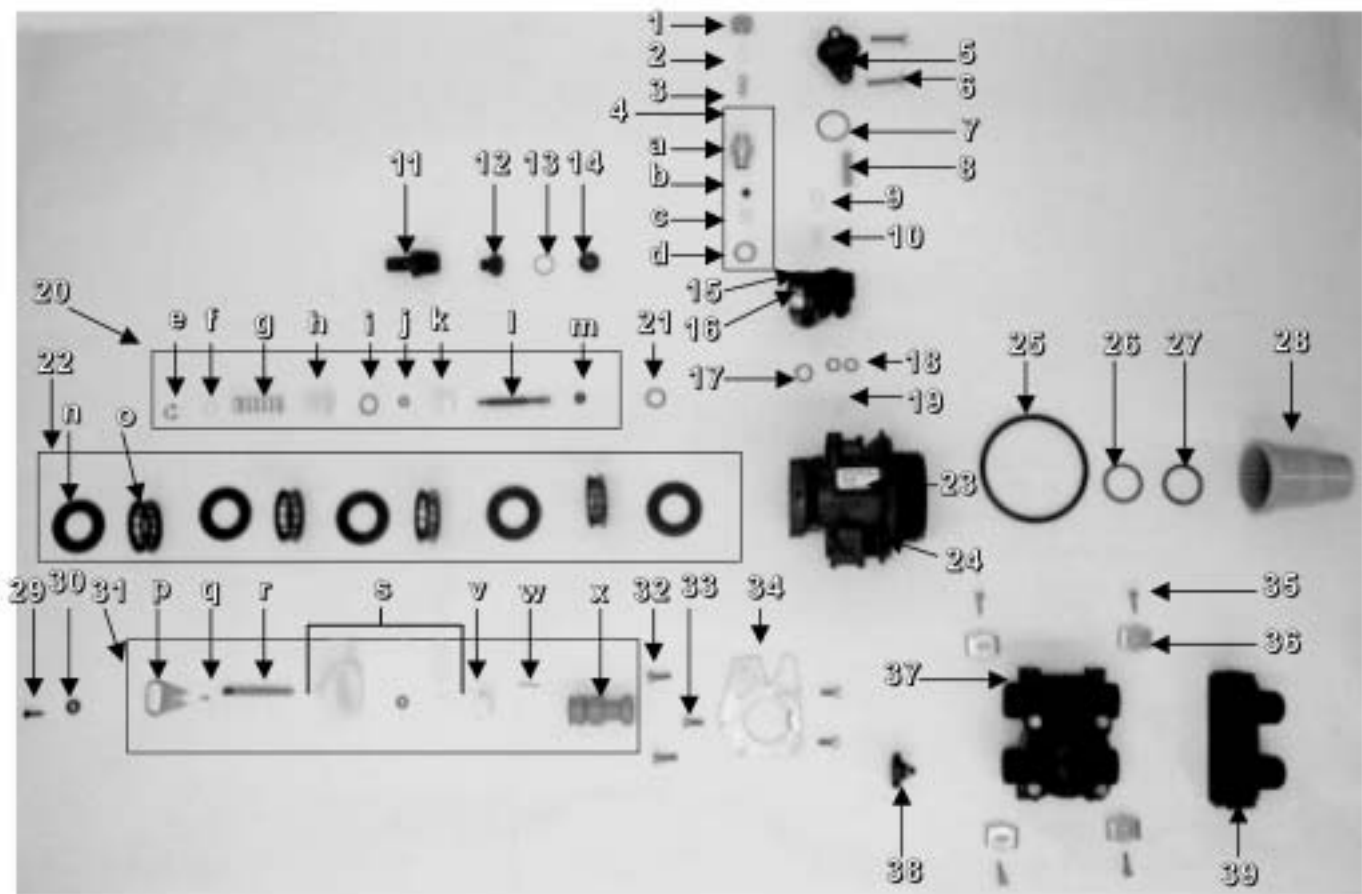

Econoflo MI Cabinet/Twin Tank - 5600 Control Valve

Econoflo MI Cabinet/Twin Tank - 5600 Control Valve

Item No.	Qty Req'd	Part No.	Description	Item No.	Qty Req'd	Part No.	Description
1	1	10329	3/8" Brass Nut	21	1	13302	O-Ring
2	1	10330	Delrin Sleeve	22	1	13976	Seal & Spacer Assembly
3	1	10332	Brass Insert	n	5	13242	Main Seals
4	1	19402	Control .25 Refill	o	4	14241	Spacers
a	1	13244	BLFC Adapter	23	1	13333	Injector Label
b	1	12094	0.25 GPM Flow Washer	24	1	19700-10	Valve Body
c	1	13245	BLFC Button Retainer	25	1	12281	O-Ring
d	1	12977	O-Ring	26	1	13304	O-Ring
5	1	13166	Injector Cover	27	1	13030	Distributor Tube
6	2	13315	Screws	28	1	18280	Cone
7	1	13303	O-Ring	29	1	13296	Screw
8	1	10227	Injector Screen	30	1	13363	Plain Washer
9	1	10913-1	White Injector Nozzle	31	1	13975	Piston Assembly
10	1	10914-1	White Injector Throat	p	1	13003	Piston Rod Link
11	1	13308	Black Hose Barb	q	1	13306	Roll Pin
12	1	13173	DLFC Button Retainer	r	1	13002	Piston Rod
13	1	15348	O-Ring	s	1	13446	End Plug Assembly
14	1	12086	1.50 GPM Flow Washer	v	1	12953	Piston Rod Retainer
	1	12087	2.00 GPM Flow Washer	w	1	10696	Piston Pin
15	1	13163	Injector Body	x	1	13247	Piston
16	1	12128	BLFC Label, 0.25 GPM	32	2	12473	Screws
17	1	12638	O-Ring	33	3	12112	Screws
18	2	13301	O-Ring	34	1	13546	End Plug Retainer
19	1	13497	Air Dispenser	35	4	13314	Screws
20	1	13977	Brine Valve Assembly	36	4	13255	Mounting Clip
e	1	11981-01	Retaining Ring	37	1	60086	Meter
f	1	16098	Brine Washer, Nylon	38	1	14613	Flow Straightener
g	1	11973	BV Spring	39	1	18706-02	3/4" Plastic Yoke
h	1	13165	Brine Valve Cap				
i	1	13302	O-Ring				
j	1	12550	Quad Ring				
k	1	13167	Brine Valve Spacer				
l	1	13172	Brine Valve Stem				
m	1	12626	Brine Valve Seat