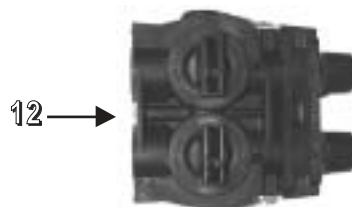

Econoflo MI Cabinet Water Softener

Part No.	Model Description	Valve (2)	Tank (3)	Resin #21501
2095	EFC20MI	5600-02	19354	0.75 CF
2096	EFC30MI	5600-03	110354	1.00 CF

Common Components

Item No.	Part No.	Description
1	19495	Distributor
4	100203	Cabinet
5	48004	Brine Well Cap
6	13624	Safety Float
7	13308	Hose Barb
8	13229	Back Cover
9	13296	Screws
10	60086	Meter
11	18706-02	Yoke
12	60049	Bypass

Econoflo MI Cabinet/Twin Tank - 5600 Power Head

FRONT

5600 Power Head Front

Item No.	Qty	Part No.	Description
1	1	19499	Timer Housing Labels
a	1	13162-000	Drive Housing/Receptacle
b	1	13955	Beige Front Label
c	1	13957	Beige Stripe Tape
d	1	14252	Outboard Bearing Cap
2	1	14039	Program Wheel Assembly
	1	13803	Program Drive Wheel Gear
	1	13885	Program Wheel Cover
	1	15956	Program Wheel Adj Disc
	1	13954	No. of People Label
	2	13898	Screws
3	1	13806	Program Wheel Retainer
4	1	13748	Screw
5	1	13953	Program Wheel Cover Label
6	1	13802	Cycle Actuator Gear
7	1	13973	24 Hour Gear Assembly
	1	13009	24 Hour Gear
8	1	14176	Valve Position Dial
9	1	14177	Control Knob
10	1	15151	Screw
11	1	14175	Beige Control Knob Label