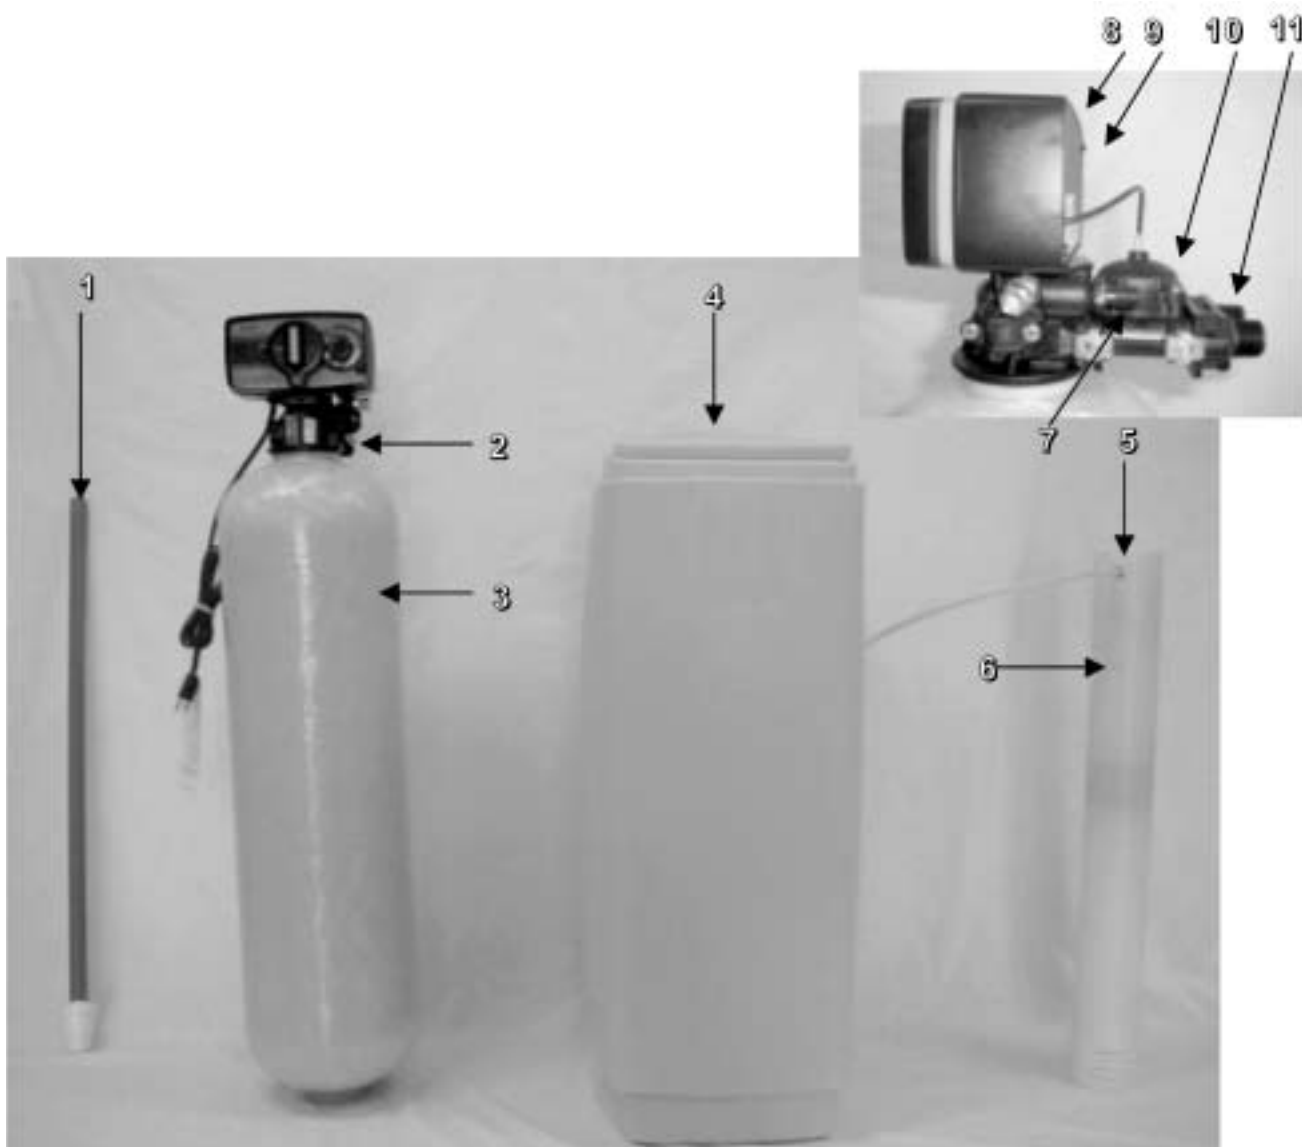

Econoflo MI Cabinet Water Softener

Part No.	Model Description	Valve (2)	Tank (3)	Resin #21501
2095	EFC20MI	5600-02	19354	0.75 CF
2096	EFC30MI	5600-03	110354	1.00 CF

Common Components

Item No.	Part No.	Description
1	19495	Distributor
4	100203	Cabinet
5	48004	Brine Well Cap
6	13624	Safety Float
7	13308	Hose Barb
8	13229	Back Cover
9	13296	Screws
10	60086	Meter
11	18706-02	Yoke
12	60049	Bypass

Econoflo MI Cabinet/Twin Tank - 5600 Power Head

FRONT

5600 Power Head Front

Item No.	Qty	Part No.	Description
1	1	19499	Timer Housing Labels
a	1	13162-000	Drive Housing/Receptacle
b	1	13955	Beige Front Label
c	1	13957	Beige Stripe Tape
d	1	14252	Outboard Bearing Cap
2	1	14039	Program Wheel Assembly
	1	13803	Program Drive Wheel Gear
	1	13885	Program Wheel Cover
	1	15956	Program Wheel Adj Disc
	1	13954	No. of People Label
	2	13898	Screws
3	1	13806	Program Wheel Retainer
4	1	13748	Screw
5	1	13953	Program Wheel Cover Label
6	1	13802	Cycle Actuator Gear
7	1	13973	24 Hour Gear Assembly
	1	13009	24 Hour Gear
8	1	14176	Valve Position Dial
9	1	14177	Control Knob
10	1	15151	Screw
11	1	14175	Beige Control Knob Label