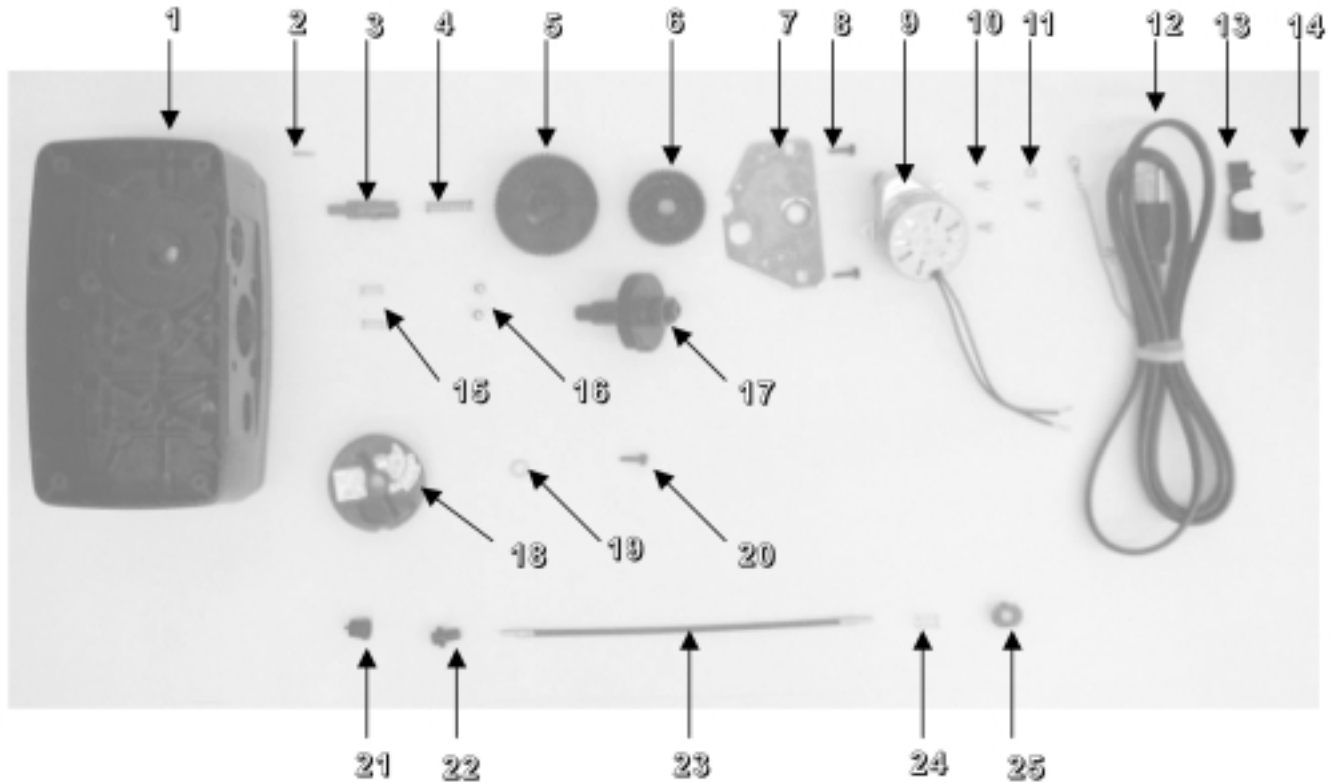

Econoflo MI Cabinet/Twin Tank - 5600 Power Head

FRONT

5600 Power Head Front

Item No.	Qty	Part No.	Description
1	1	19499	Timer Housing Labels
a	1	13162-000	Drive Housing/Receptacle
b	1	13955	Beige Front Label
c	1	13957	Beige Stripe Tape
d	1	14252	Outboard Bearing Cap
2	1	14039	Program Wheel Assembly
	1	13803	Program Drive Wheel Gear
	1	13885	Program Wheel Cover
	1	15956	Program Wheel Adj Disc
	1	13954	No. of People Label
	2	13898	Screws
3	1	13806	Program Wheel Retainer
4	1	13748	Screw
5	1	13953	Program Wheel Cover Label
6	1	13802	Cycle Actuator Gear
7	1	13973	24 Hour Gear Assembly
	1	13009	24 Hour Gear
8	1	14176	Valve Position Dial
9	1	14177	Control Knob
10	1	15151	Screw
11	1	14175	Beige Control Knob Label

Econoflo MI Cabinet/Twin Tank - 5600 Power Head

BACK

5600 Power Head Back

Item No.	Qty Req'd	Part No.	Description	Item No.	Qty Req'd	Part No.	Description
1	1	13162-000	Drive Housing/Receptacle	18	1	13980	5600 Cam Assembly
2	1	18655	Roll pin		1	13168	Brine Valve Cam
3	1	13018	Idler Pinion		1	11081	Hex Nut
4	1	13312	Idler Shaft Pin		1	13307	Salt Label
5	1	13017	Idler Gear		1	13710	Warning Label
6	1	13164	Drive Gear		1	13169	Cam Segment
7	1	13175	Motor Mounting Plate		1	11980	Screw
8	2	13296	Mounting Screws	19	1	12037	Plain Washer
9	1	18743-1	Drive Motor, 120V	20	1	13296	Screw
10	3	11384	Screws	21	1	13830	Program Wheel Drive Pinion
11	1	29702	Lock Washer	22-25	1		5600 Meter Cable Assembly
12	1	11842	Power Cord	22	1	13831	Drive Pinion Clutch
13	1	13547	Strain Relief	23	1	14043	Meter Cable
14	2	11673	Connectors	24	1	14276	Meter Clutch Spring
15	2	19080	Springs	25	1	14253	Clutch Spring Retainer
16	2	13300	1/4" Ball	NS	1	13229	Back Cover
17	1	13170	Main Gear & Shaft	NS	2	13296	Screws