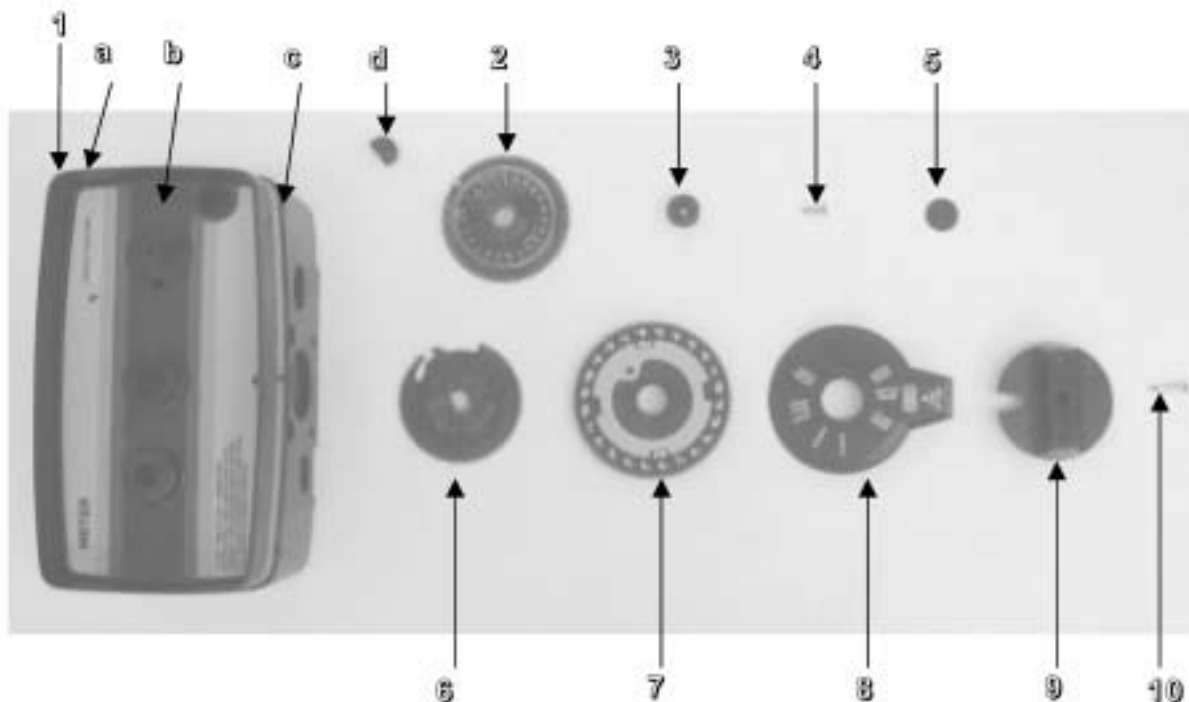

Econoflo MI Cabinet Water Softener

Part No.	Model Description	Valve (2)	Tank (3)	Resin #21501
2095	EFC20MI	5600-02	19354	0.75 CF
2096	EFC30MI	5600-03	110354	1.00 CF

Common Components

Item No.	Part No.	Description
1	19495	Distributor
4	100203	Cabinet
5	48004	Brine Well Cap
6	13624	Safety Float
7	13308	Hose Barb
8	13229	Back Cover
9	13296	Screws
10	60086	Meter
11	18706-02	Yoke
12	60049	Bypass

Econoflo MI Cabinet/Twin Tank - 5600 Power Head

FRONT

5600 Power Head Front

Item No.	Qty	Part No.	Description
1	1	19499	Timer Housing Labels
a	1	13162-000	Drive Housing/Receptacle
b	1	13955	Beige Front Label
c	1	13957	Beige Stripe Tape
d	1	14252	Outboard Bearing Cap
2	1	14039	Program Wheel Assembly
	1	13803	Program Drive Wheel Gear
	1	13885	Program Wheel Cover
	1	15956	Program Wheel Adj Disc
	1	13954	No. of People Label
	2	13898	Screws
3	1	13806	Program Wheel Retainer
4	1	13748	Screw
5	1	13953	Program Wheel Cover Label
6	1	13802	Cycle Actuator Gear
7	1	13973	24 Hour Gear Assembly
	1	13009	24 Hour Gear
8	1	14176	Valve Position Dial
9	1	14177	Control Knob
10	1	15151	Screw
11	1	14175	Beige Control Knob Label