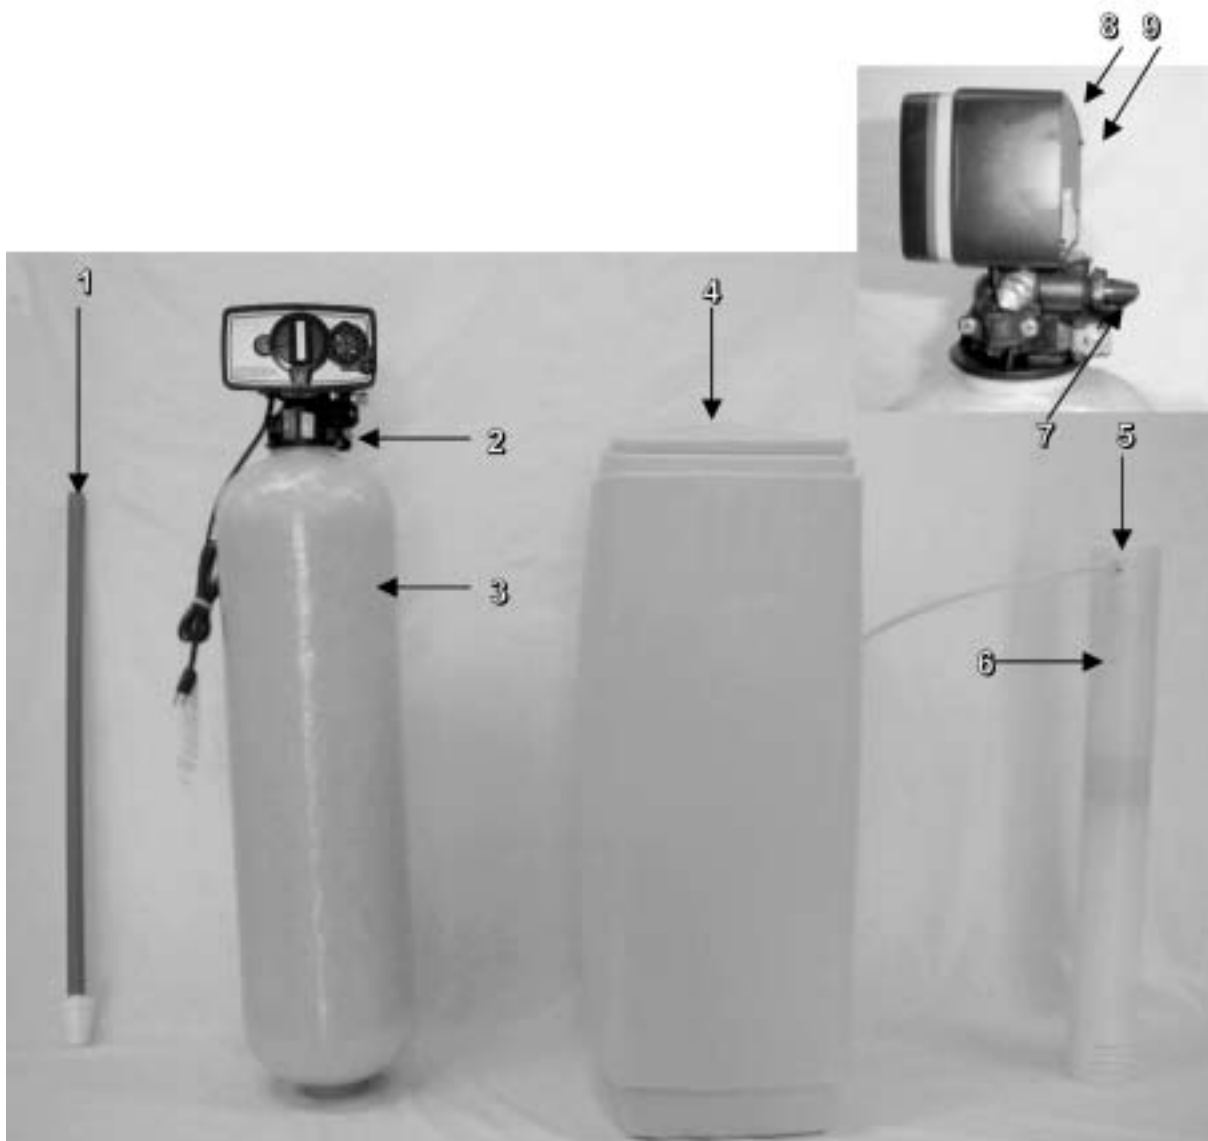

Econoflo CC Cabinet Water Softener (Available in US only)

Part No.	Model Description	Valve (2) Call	Tank (3) 19354 110354	Resin #21501 0.75 CF 1.00 CF
5369	EFC20CC	Call	19354	0.75 CF
5370	EFC30CC	Call	110354	1.00 CF

Common Components

Item No.	Part No.	Description
1	19495	Distributor
4	100203	Cabinet
5	48004	Brine Well Cap
6	13624	Safety Float
7	13308	Hose Barb
8	13229	Back Cover
9	13296	Screw
10	60040SS	Bypass

Econoflo CC Twin Tank Water Softener (Available in US only)

<u>Part No.</u>	<u>Model Description</u>	<u>Distributor (1)</u>	<u>Valve (2)</u>	<u>Tank (3)</u>	<u>Brine Tank (4)</u>	<u>Grid (5)</u>	<u>Safety Float (7)</u>	<u>Resin #21501</u>
5351	EFT20CC	19495	Call	19354	100283	NA	13623	0.75 CF
5352	EFT30CC	19495	Call	110354	100283	NA	13623	1.00 CF
5354	EFT40CC	19478	Call	110474	100283	NA	13623	1.25 CF
5355	EFT60CC	19477	Call	112524	100192	19710	13623	2.00 CF
5356	EFT90CC	60098	Call	114651	100192	95009-21	13626	3.00 CF

Item No.	Qty Req'd	Part No.	Description
1	2	13300	1/4" Ball
2	2	13311	Skipper Wheel Spring
3	1	13011	Cycle Arm
4	1	13864	Skipper Wheel Ring
5	1	14381	Skipper Wheel
6	1	13014	Red Pointer
7	1	13296	Mounting Screw
8	1	13309	Face Label, Brown
9	1	14448-000	Drive Housing, 5600 CC
10	1	13973	24 Hour Gear Assembly
	1	13009	24 Hour Gear
	1	13956	Label
11	1	14176	Dial
12	1	14177	5600 Black Knob
13	1	15151	Screw
14	1	14175	Beige Label (not shown)