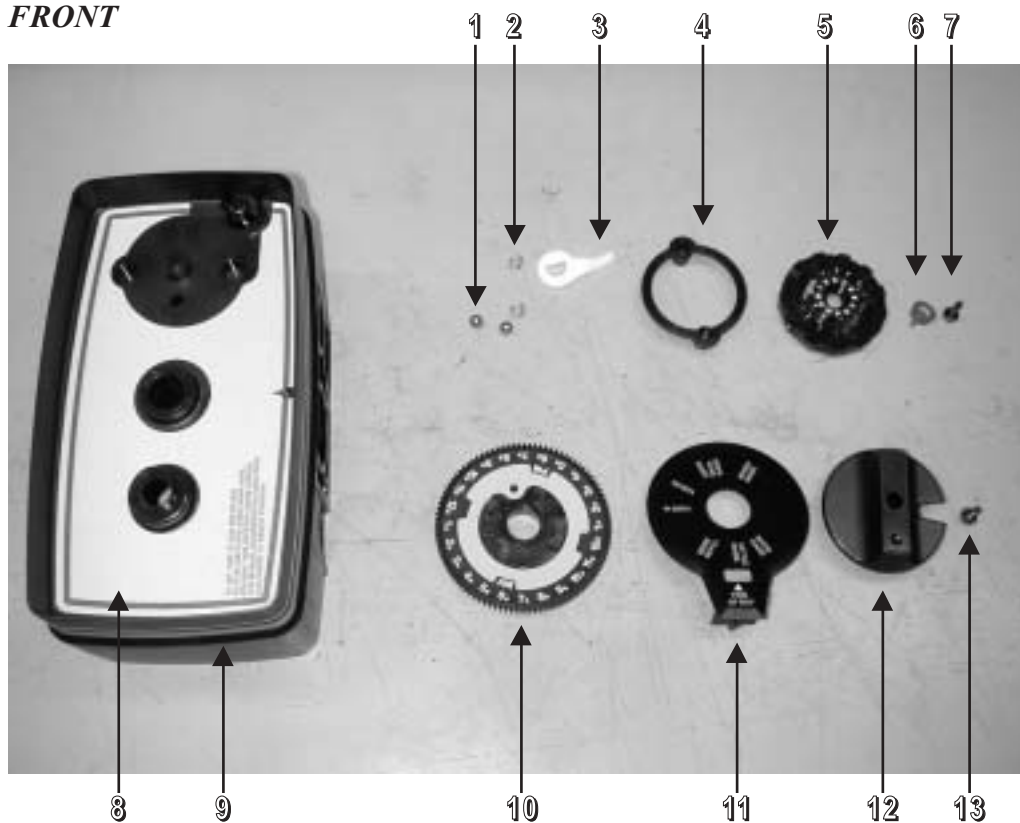

Econoflo CC Cabinet/Twin Tank - 5600 Power Head

FRONT

5600 Power Head Front

Item No.	Qty Req'd	Part No.	Description
1	2	13300	1/4" Ball
2	2	13311	Skipper Wheel Spring
3	1	13011	Cycle Arm
4	1	13864	Skipper Wheel Ring
5	1	14381	Skipper Wheel
6	1	13014	Red Pointer
7	1	13296	Mounting Screw
8	1	13309	Face Label, Brown
9	1	14448-000	Drive Housing, 5600 CC
10	1	13973	24 Hour Gear Assembly
	1	13009	24 Hour Gear
	1	13956	Label
11	1	14176	Dial
12	1	14177	5600 Black Knob
13	1	15151	Screw
14	1	14175	Beige Label (not shown)