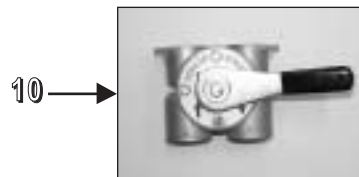

Econoflo CC Cabinet Water Softener (Available in US only)

Part No.	Model Description	Valve (2) Call	Tank (3) 19354 110354	Resin #21501 0.75 CF 1.00 CF
5369	EFC20CC	Call	19354	0.75 CF
5370	EFC30CC	Call	110354	1.00 CF

Common Components

Item No.	Part No.	Description
1	19495	Distributor
4	100203	Cabinet
5	48004	Brine Well Cap
6	13624	Safety Float
7	13308	Hose Barb
8	13229	Back Cover
9	13296	Screw
10	60040SS	Bypass

Econoflo CC Twin Tank Water Softener (Available in US only)