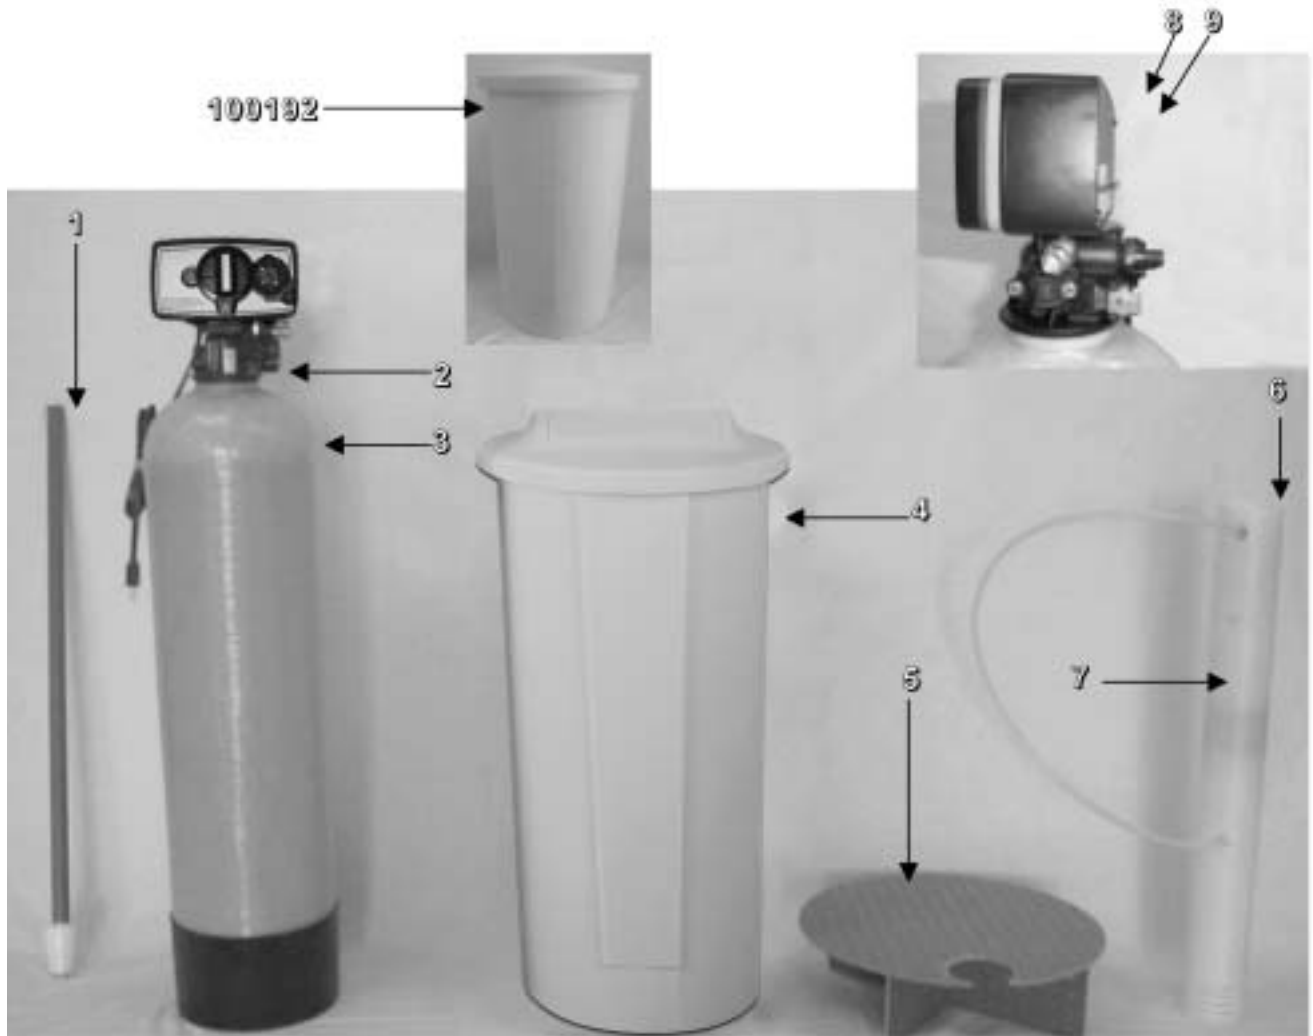

Econoflo CC Cabinet Water Softener (Available in US only)

Part No.	Model Description	Valve (2) Call	Tank (3) 19354 110354	Resin #21501 0.75 CF 1.00 CF
5369	EFC20CC	Call	19354	0.75 CF
5370	EFC30CC	Call	110354	1.00 CF

Common Components

Item No.	Part No.	Description
1	19495	Distributor
4	100203	Cabinet
5	48004	Brine Well Cap
6	13624	Safety Float
7	13308	Hose Barb
8	13229	Back Cover
9	13296	Screw
10	60040SS	Bypass

Econoflo CC Twin Tank Water Softener (Available in US only)

<u>Part No.</u>	<u>Model Description</u>	<u>Distributor (1)</u>	<u>Valve (2)</u>	<u>Tank (3)</u>	<u>Brine Tank (4)</u>	<u>Grid (5)</u>	<u>Safety Float (7)</u>	<u>Resin #21501</u>
5351	EFT20CC	19495	Call	19354	100283	NA	13623	0.75 CF
5352	EFT30CC	19495	Call	110354	100283	NA	13623	1.00 CF
5354	EFT40CC	19478	Call	110474	100283	NA	13623	1.25 CF
5355	EFT60CC	19477	Call	112524	100192	19710	13623	2.00 CF
5356	EFT90CC	60098	Call	114651	100192	95009-21	13626	3.00 CF

Econoflo CC Cabinet/Twin Tank - 5600 Power Head

BACK

5600 Power Head Back

Item No.	Qty Req'd	Part No.	Description	Item No.	Qty Req'd	Part No.	Description
1	1	13162-000	Drive Housing/Receptacle	18	1	13980	5600 Cam Assembly
2	1	18655	Roll pin		1	13168	Brine Valve Cam
3	1	13018	Idler Pinion		1	11081	Hex Nut
4	1	13312	Idler Shaft Pin		1	13307	Salt Label
5	1	13017	Idler Gear		1	13710	Warning Label
6	1	13164	Drive Gear		1	13169	Cam Segment
7	1	13175	Motor Mounting Plate		1	11980	Screw
8	2	13296	Mounting Screws	19	1	12037	Plain Washer
9	1	18743-1	Drive Motor, 120V	20	1	13296	Screw
10	3	11384	Screws	NS	1	13229	Back Cover
11	1	29702	Lock Washer	NS	2	13296	Screws
12	1	11842	Power Cord				
13	1	13547	Strain Relief				
14	2	11673	Connectors				
15	2	14457	Springs				
16	2	13300	1/4" Ball				
17	1	13170	Main Gear & Shaft				