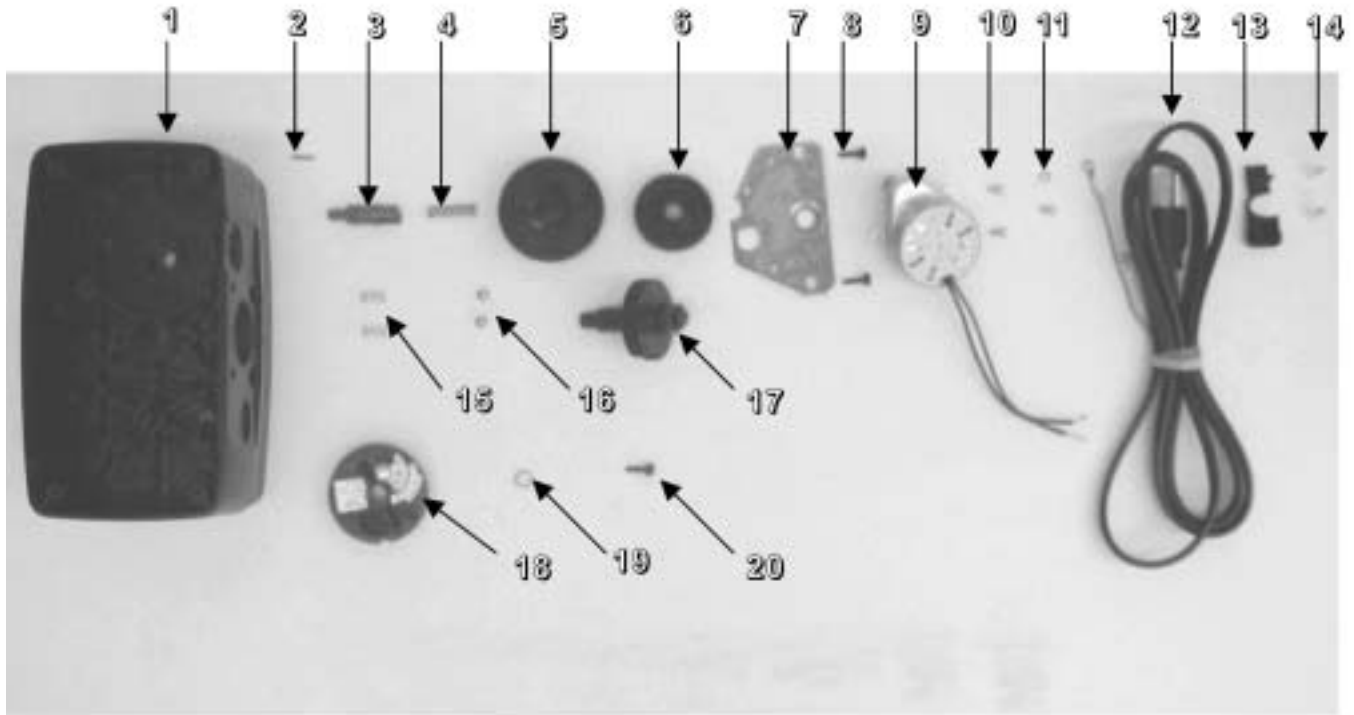

<u>Part No.</u>	<u>Model Description</u>	<u>Distributor (1)</u>	<u>Valve (2)</u>	<u>Tank (3)</u>	<u>Brine Tank (4)</u>	<u>Grid (5)</u>	<u>Safety Float (7)</u>	<u>Resin #21501</u>
5351	EFT20CC	19495	Call	19354	100283	NA	13623	0.75 CF
5352	EFT30CC	19495	Call	110354	100283	NA	13623	1.00 CF
5354	EFT40CC	19478	Call	110474	100283	NA	13623	1.25 CF
5355	EFT60CC	19477	Call	112524	100192	19710	13623	2.00 CF
5356	EFT90CC	60098	Call	114651	100192	95009-21	13626	3.00 CF

Common Components

<u>Item No.</u>	<u>Part No.</u>	<u>Description</u>
6	48004	Brine Well Cap
8	13229	Back Cover
9	13296	Screw
10	60040SS	Bypass

Econoflo CC Cabinet/Twin Tank - 5600 Power Head

FRONT

5600 Power Head Front

Item No.	Qty Req'd	Part No.	Description
1	2	13300	1/4" Ball
2	2	13311	Skipper Wheel Spring
3	1	13011	Cycle Arm
4	1	13864	Skipper Wheel Ring
5	1	14381	Skipper Wheel
6	1	13014	Red Pointer
7	1	13296	Mounting Screw
8	1	13309	Face Label, Brown
9	1	14448-000	Drive Housing, 5600 CC
10	1	13973	24 Hour Gear Assembly
	1	13009	24 Hour Gear
	1	13956	Label
11	1	14176	Dial
12	1	14177	5600 Black Knob
13	1	15151	Screw
14	1	14175	Beige Label (not shown)

Econoflo CC Cabinet/Twin Tank - 5600 Power Head

BACK

5600 Power Head Back

Item No.	Qty Req'd	Part No.	Description	Item No.	Qty Req'd	Part No.	Description
1	1	13162-000	Drive Housing/Receptacle	18	1	13980	5600 Cam Assembly
2	1	18655	Roll pin		1	13168	Brine Valve Cam
3	1	13018	Idler Pinion		1	11081	Hex Nut
4	1	13312	Idler Shaft Pin		1	13307	Salt Label
5	1	13017	Idler Gear		1	13710	Warning Label
6	1	13164	Drive Gear		1	13169	Cam Segment
7	1	13175	Motor Mounting Plate		1	11980	Screw
8	2	13296	Mounting Screws	19	1	12037	Plain Washer
9	1	18743-1	Drive Motor, 120V	20	1	13296	Screw
10	3	11384	Screws	NS	1	13229	Back Cover
11	1	29702	Lock Washer	NS	2	13296	Screws
12	1	11842	Power Cord				
13	1	13547	Strain Relief				
14	2	11673	Connectors				
15	2	14457	Springs				
16	2	13300	1/4" Ball				
17	1	13170	Main Gear & Shaft				