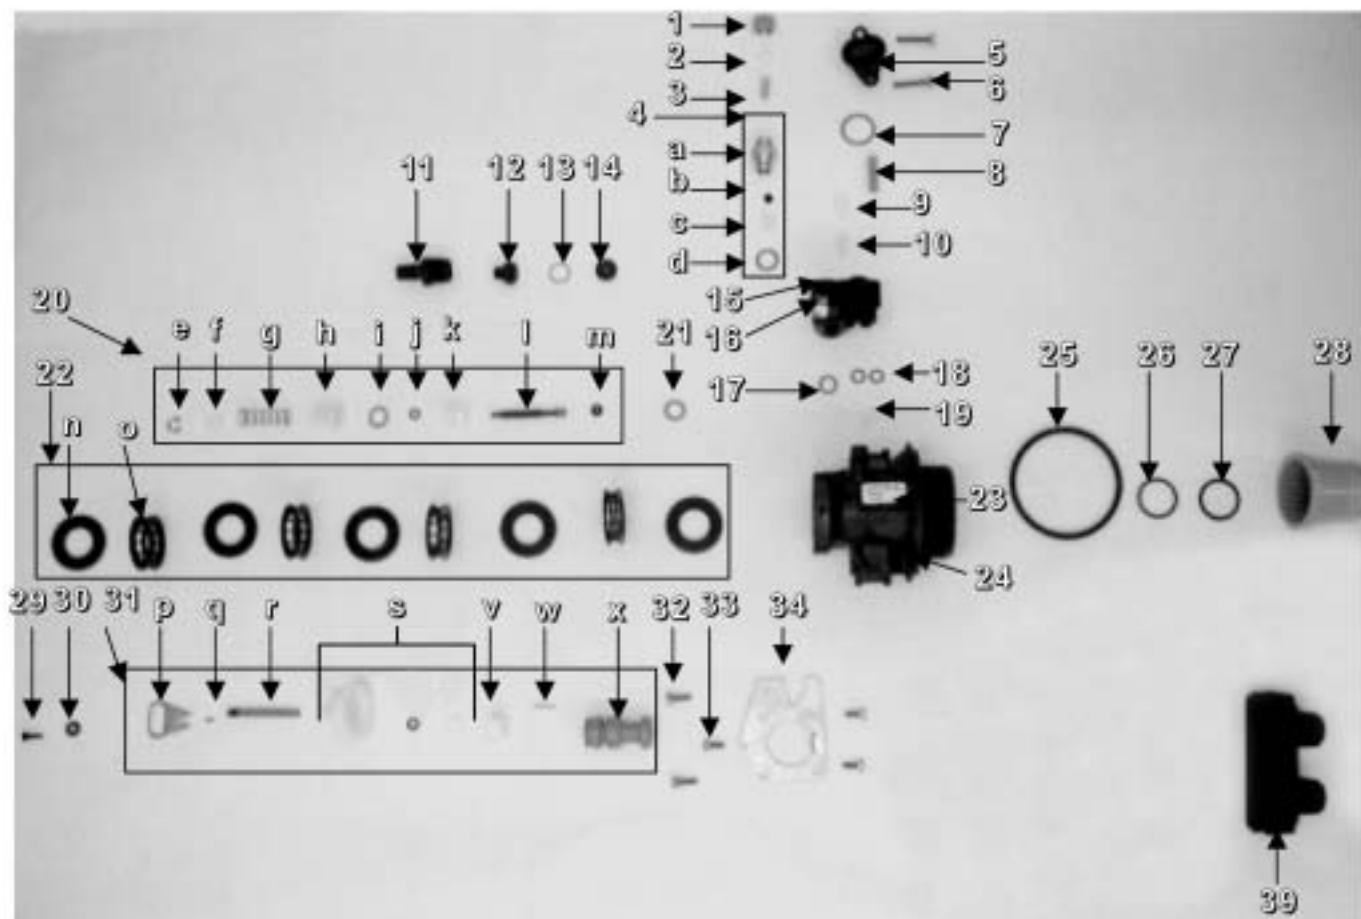

Econoflo CC Cabinet/Twin Tank - 5600 Control Valve

Econoflo Twin Tank - 5600 Control Valve

Item No.	Qty Req'd	Part No.	Description	Item No.	Qty Req'd	Part No.	Description
1	1	10329	3/8" Brass Nut	e	1	11981-01	Retaining Ring
2	1	10330	Delrin Sleeve	f	1	16098	Brine Washer, Nylon
3	1	10332	Brass Insert	g	1	11973	BV Spring
4	1	19402	Control .25 Refill	h	1	13165	Brine Valve Cap
	1	19403	Control .50 Refill	i	1	13302	O-Ring
a	1	13244	BLFC Adapter	j	1	12550	Quad Ring
b	1	12094	0.25 GPM Flow Washer	k	1	13167	Brine Valve Spacer
	1	12095	0.50 GPM Flow Washer	l	1	13172	Brine Valve Stem
c	1	13245	BLFC Button Retainer	m	1	12626	Brine Valve Seat
d	1	12977	O-Ring	21	1	13302	O-Ring
5	1	13166	Injector Cover	22	1	13976	Seal & Spacer Assembly
6	2	13315	Screws	n	5	13242	Main Seals
7	1	13303	O-Ring	o	4	14241	Spacers
8	1	10227	Injector Screen	23	1	13333	Injector Label
9	1	10913-1	White Injector Nozzle	24	1	19700-10	Valve Body
	1	10913-3	Yellow Injector Nozzle	25	1	12281	O-Ring
10	1	10914-1	White Injector Throat	26	1	13304	O-Ring
	1	10914-3	Yellow Injector Throat	27	1	13030	Distributor Tube
11	1	13308	Black Hose Barb	28	1	18280	Cone
12	1	13173	DLFC Button Retainer	29	1	13296	Screw
13	1	15348	O-Ring	30	1	13363	Plain Washer
14	1	12086	1.50 GPM Flow Washer	31	1	13975	Piston Assembly
	1	12087	2.00 GPM Flow Washer	p	1	13003	Piston Rod Link
	1	12089	3.00 GPM Flow Washer	q	1	13306	Roll Pin
	1	12091	4.00 GPM Flow Washer	r	1	13002	Piston Rod
15	1	13163	Injector Body	s	1	13446	End Plug Assembly
16	1	12128	BLFC Label, 0.25 GPM	v	1	12953	Piston Rod Retainer
	1	10759	0.5 GPM Label	w	1	10696	Piston Pin
17	1	12638	O-Ring	x	1	13247	Piston
18	2	13301	O-Ring	32	2	12473	Screws
19	1	13497	Air Dispenser	33	3	12112	Screws
20	1	13977	Brine Valve Assembly	34	1	13546	End Plug Retainer
				39	1	18706-02	3/4" Plastic Yoke