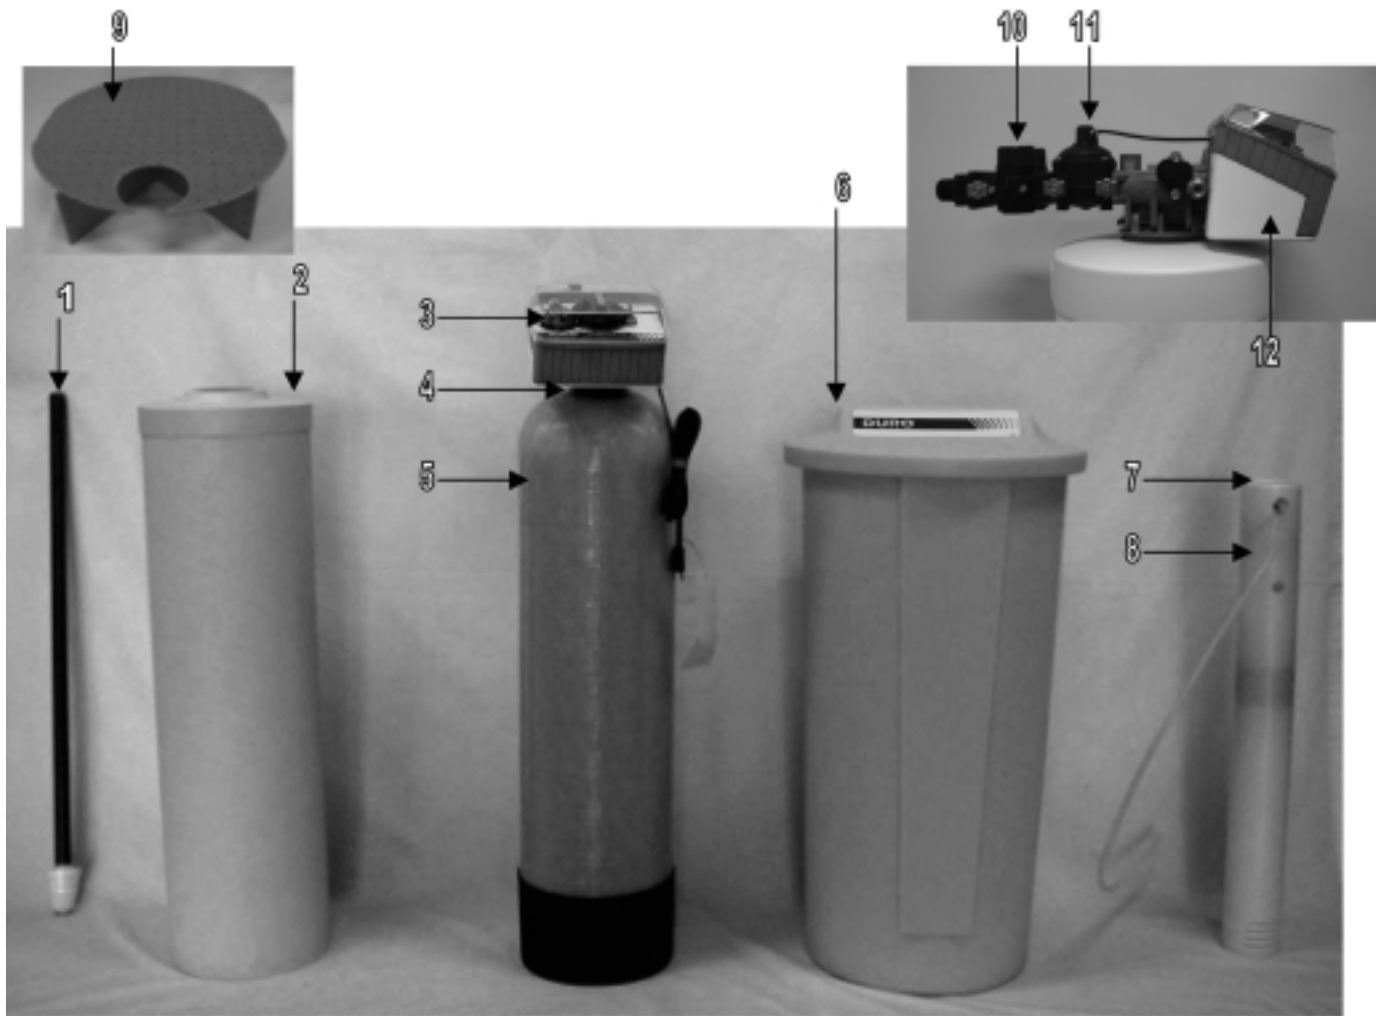

DUROsoft MM Twin Tank Water Softener

<u>Part No.</u>	<u>Model Description</u>	<u>Distributor #1</u>	<u>Jacket #2</u>	<u>Valve #4</u>	<u>Tank #5</u>	<u>Brine Tank #6</u>	<u>Safety Float #8</u>	<u>Grid #9</u>	<u>Resin (21501)</u>	<u>Media (22001)</u>
6202	DT20MM	19495	100503	7500-71	19354	100283	13624	NA	0.75 CF	0.065 CF
6203	DT30MM	19495	100506	7500-72	110354	100283	13624	NA	1.00 CF	0.080 CF
6204	DT40MM	19478	100507	7500-73	110474	100362	13624	19725	1.25 CF	0.080 CF
6205	DT60MM	19477	NA	7500-74	112524	100362	13624	19725	2.00 CF	0.120 CF
6206	DT90MM	60098	NA	7500-75	114651	100362	13624	19726	3.00 CF	0.150 CF

Common Components

<u>Item No.</u>	<u>Part No.</u>	<u>Description</u>
3	16685	Clear Cover
7	48004	Brine Well Cap
10	60049	Bypass
11	60088-45	45 Degree Meter
12	19446	Back Cover

Unit 6206 includes a CPVC tank adapter - Part No. 81041

Distributor 60098 includes hub and laterals.