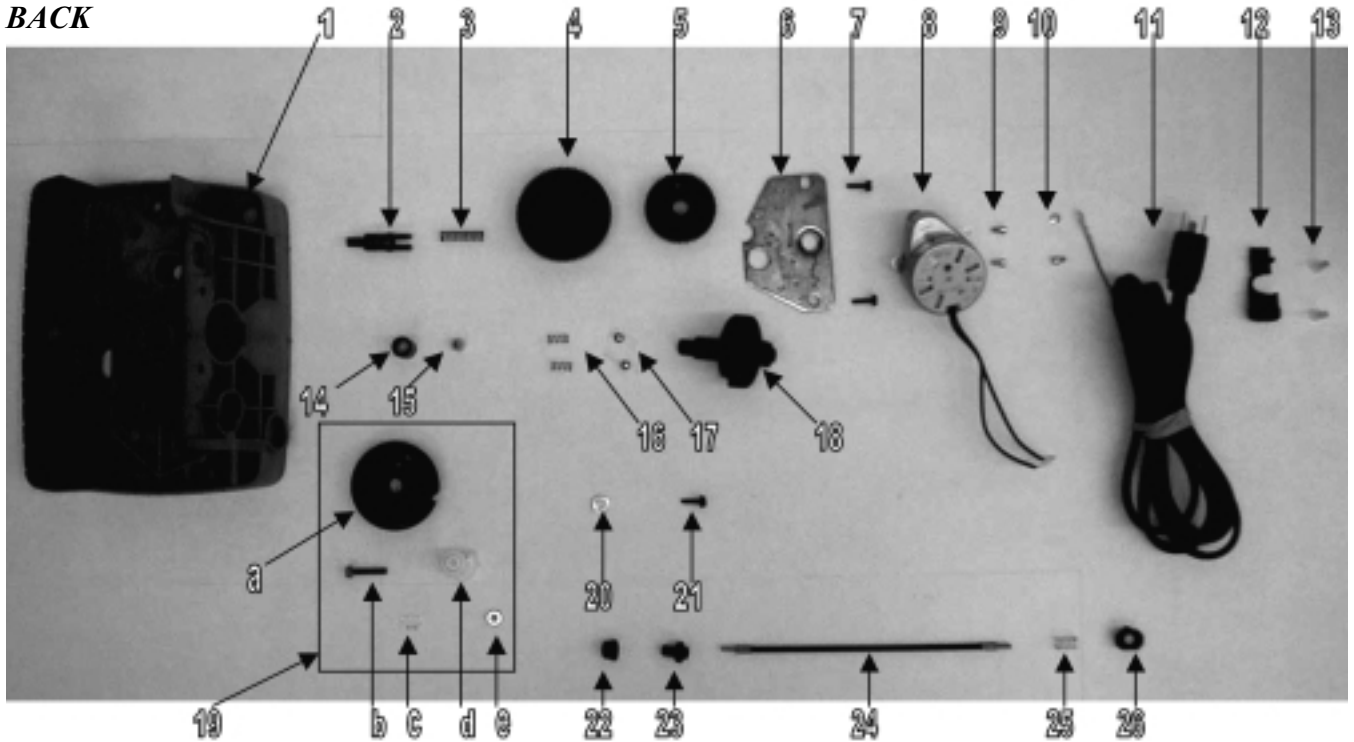

Common Components

<u>Item No.</u>	<u>Part No.</u>	<u>Description</u>
3	16685	Clear Cover
7	48004	Brine Well Cap
10	60049	Bypass
11	60088-45	45 Degree Meter
12	19446	Back Cover

Unit 6206 includes a CPVC tank adapter - Part No. 81041

Distributor 60098 includes hub and laterals.

DUROsoft MM Twin Tank - 7500 Power Head

FRONT

7500 Power Head - FRONT

<u>Item No.</u>	<u>Qty Req'd</u>	<u>Part No.</u>	<u>Description</u>
1	1	17055 - 02	Drive Housing / Receptacle
2	1	52113	Duro Label
3	1	14039	Program Wheel Assembly
	1	13803	Program Drive Wheel Gear
	1	13885	Program Wheel Cover
	1	15956	Program Wheel Adjustment Disc
	1	13954	# of People Label
	1	15967	Gallons Label
	2	13898	Screws
4	1	13806	Program Wheel Retainer
5	1	13748	Screw
6	2	13953	Program Wheel Cover Label
7	1	13802	Cycle Actuator Gear
8	1	13973	24 Hour Gear Assembly
9	1	14176	Valve Position Dial
10	1	14177	Control Knob
11	1	15151	Screw
12	1	51543	Silver Label

DUROsoft MM Twin Tank - 7500 Power Head

BACK

7500 Power Head - BACK

Item No.	Qty Req'd	Part No.	Description	Item No.	Qty Req'd	Part No.	Description
1	1	17055-02	Drive Housing / Receptacle	16	2	14457	Springs
2	1	13018	Idler Pinion	17	2	13300	1/4" Ball
3	1	13312	Spring	18	1	13170	Main Gear & Shaft
4	1	13017	Idler Gear	19	1	19430	7500 Brine Cam Assembly
5	1	13164	Drive Gear	a	1	16667	Brine Valve Cam
6	1	13175	Motor Mounting Plate	b	1	11081	Hex Nut
7	2	13296	Mounting Screws	c	1	16672	Timed Refill Label
8	1	18743-1	Drive Motor, 120 V	d	1	16671	Timed Refill Cam
9	3	11384	Screws	e	1	17114	Screw
10	1	29702	Lock Washer	20	1	12037	Plain Washer
11	1	11842	Power Cord	21	1	13296	Screw
12	1	13547	Strain Relief	22	1	16666	Program Wheel Pinion
13	2	11673	Connectors	23	1	13831	Drive Pinion Clutch
14	1	17213	Receptacle Retainer	24	1	17737	Meter Cable
15	1	17214	Receptacle	25	1	14276	Meter Clutch Sprint
				26	1	14253	Clutch Spring Retainer