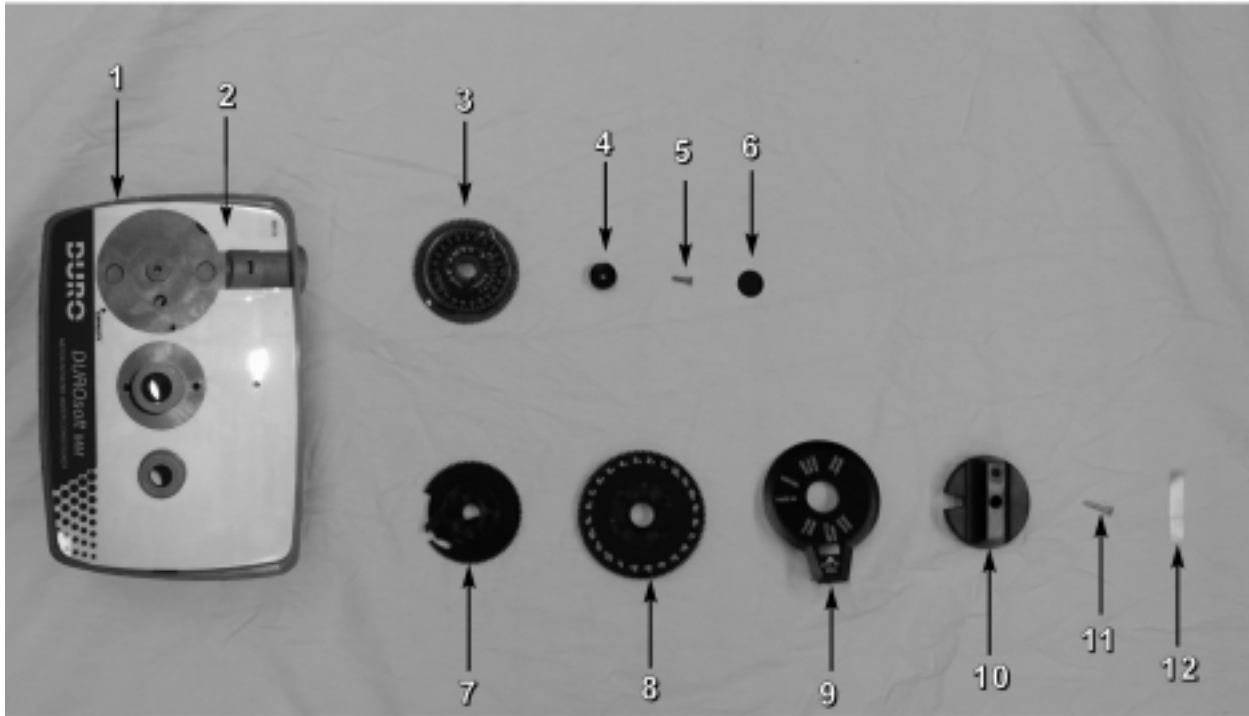

Common Components

<u>Item No.</u>	<u>Part No.</u>	<u>Description</u>
3	16685	Clear Cover
7	48004	Brine Well Cap
10	60049	Bypass
11	60088-45	45 Degree Meter
12	19446	Back Cover

Unit 6206 includes a CPVC tank adapter - Part No. 81041

Distributor 60098 includes hub and laterals.

DUROsoft MM Twin Tank - 7500 Power Head

FRONT

7500 Power Head - FRONT

<u>Item No.</u>	<u>Qty Req'd</u>	<u>Part No.</u>	<u>Description</u>
1	1	17055 - 02	Drive Housing / Receptacle
2	1	52113	Duro Label
3	1	14039	Program Wheel Assembly
	1	13803	Program Drive Wheel Gear
	1	13885	Program Wheel Cover
	1	15956	Program Wheel Adjustment Disc
	1	13954	# of People Label
	1	15967	Gallons Label
	2	13898	Screws
4	1	13806	Program Wheel Retainer
5	1	13748	Screw
6	2	13953	Program Wheel Cover Label
7	1	13802	Cycle Actuator Gear
8	1	13973	24 Hour Gear Assembly
9	1	14176	Valve Position Dial
10	1	14177	Control Knob
11	1	15151	Screw
12	1	51543	Silver Label

DUROsoft MM Twin Tank - 7500 Power Head

BACK

7500 Power Head - BACK

Item No.	Qty Req'd	Part No.	Description	Item No.	Qty Req'd	Part No.	Description
1	1	17055-02	Drive Housing / Receptacle	16	2	14457	Springs
2	1	13018	Idler Pinion	17	2	13300	1/4" Ball
3	1	13312	Spring	18	1	13170	Main Gear & Shaft
4	1	13017	Idler Gear	19	1	19430	7500 Brine Cam Assembly
5	1	13164	Drive Gear	a	1	16667	Brine Valve Cam
6	1	13175	Motor Mounting Plate	b	1	11081	Hex Nut
7	2	13296	Mounting Screws	c	1	16672	Timed Refill Label
8	1	18743-1	Drive Motor, 120 V	d	1	16671	Timed Refill Cam
9	3	11384	Screws	e	1	17114	Screw
10	1	29702	Lock Washer	20	1	12037	Plain Washer
11	1	11842	Power Cord	21	1	13296	Screw
12	1	13547	Strain Relief	22	1	16666	Program Wheel Pinion
13	2	11673	Connectors	23	1	13831	Drive Pinion Clutch
14	1	17213	Receptacle Retainer	24	1	17737	Meter Cable
15	1	17214	Receptacle	25	1	14276	Meter Clutch Sprint
				26	1	14253	Clutch Spring Retainer