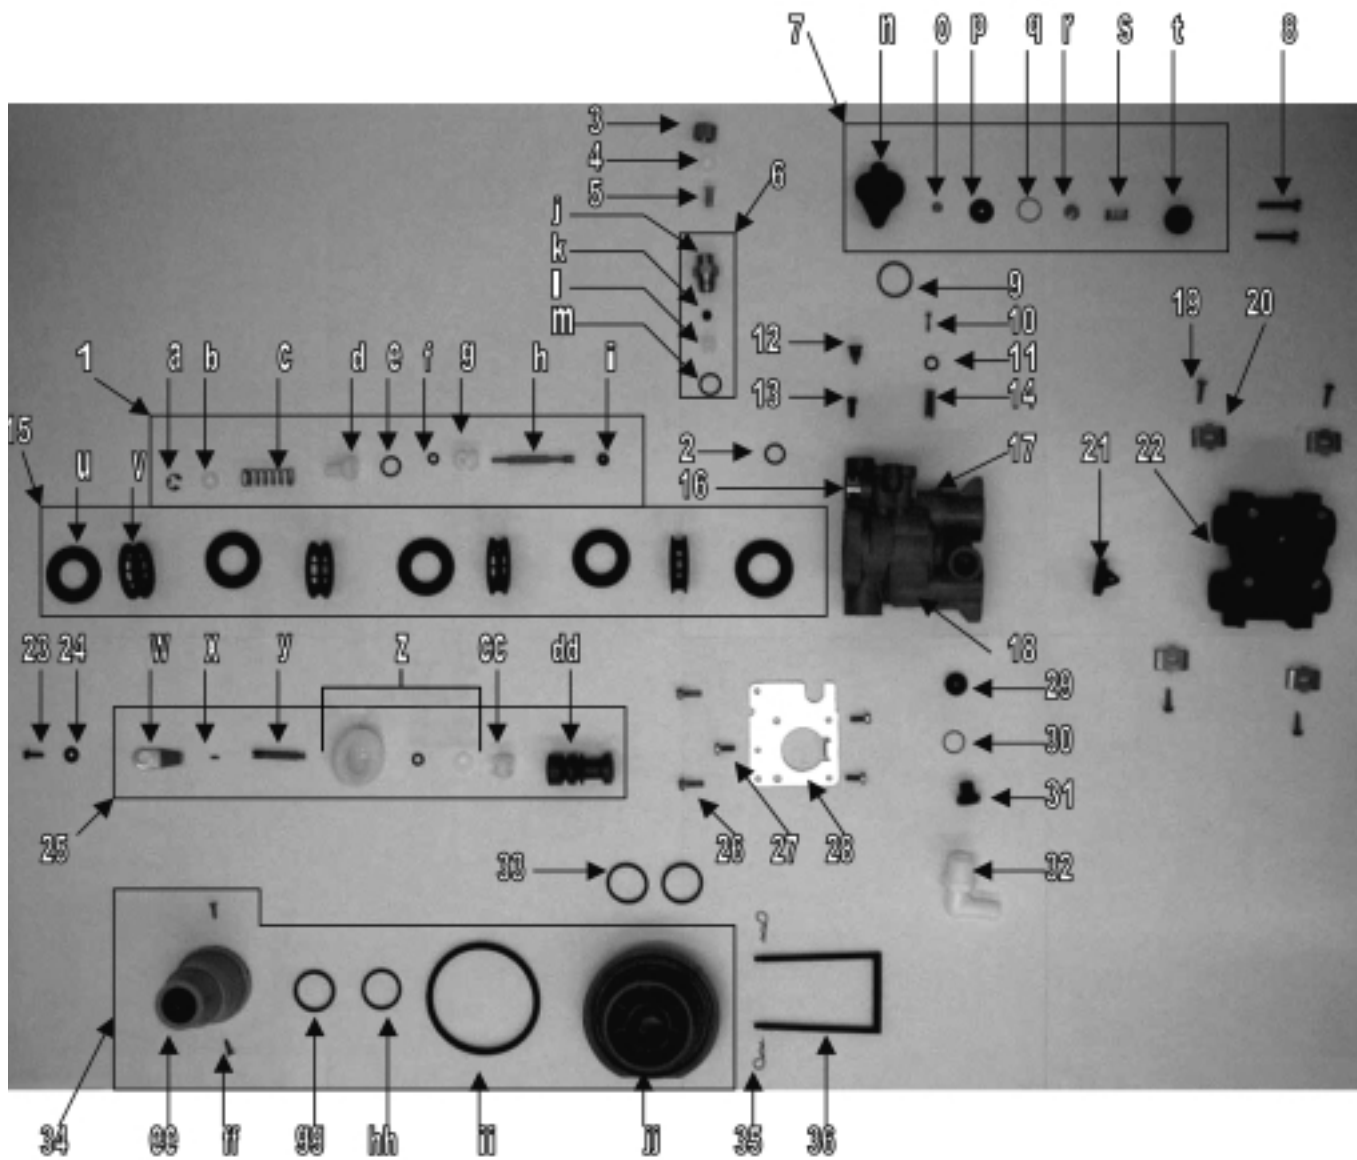

DUROsoft MM Twin Tank - 7500 Power Head

DUROsoft MM Twin Tank - 7500 Power Head

Item No.	Qty Req'd	Part No.	Description	Item No.	Qty Req'd	Part No.	Description
1	1	19429	Brine Valve Assembly	16	1	12128	BLFC Label, 0.25 GPM
a	1	11981-01	Retaining Ring	17	1	16928	Valve Body
b	1	16098	Brine Washer, Nylon	18	1	13333	Injector Label
c	1	11973	Brine Valve Spring	19	2	13314	Screws
d	1	13165	Brine Valve Cap	20	4	13255	Mounting Clip
e	1	13302	O-Ring	21	1	14613	Flow Straightener
f	1	12550	Quad Ring	22	1	60088-45	45 Degree Meter
g	1	13167	Brine Valve Spacer	23	1	13296	Screw
h	1	16670	Brine Valve Stem	24	1	13363	Plain Washer
i	1	12626	Brine Valve Seat	25	1	19434	Piston Assembly
2	1	13302	O-Ring	w	1	16660	Drive Link
3	1	10329	3/8" Brass Nut	x	1	13306	Roll Pin
4	1	10330	Delrin Sleeve	y	1	17730	Piston Rod
5	1	10332	Brass Insert	z	1	13446	End Plug Assembly
6	1	19402	Control .25 Refill	cc	1	14309	Piston Rod Retainer
j	1	13244	BLFC Adapter	dd	1	15701	Upflow Piston
k	1	12094	0.25 GPM Flow Washer	26	2	12473	Screws
l	1	13245	BLFC Button Retainer	27	3	12112	Screws
m	1	12977	O-Ring	28	1	16561	End Plug Retainer
7	1	19475	Regulator Cap Assembly	29	1	12086	1.50 GPM Flow Washer
n	1	15449	Regulator Body		1	12087	2.00 GPM Flow Washer
o	1	14846	Pressure Reg Washer	30	1	15348	O-Ring
p	1	14847	Regulator Diaphragm	31	1	13173	DLFC Button Retainer
q	1	14848	Slip Ring	32	1	12338	Hose Barb
r	1	23391	Seat	33	2	13304	O-Ring
s	1	14850	Regulator Spring	34	1	19443	Tank Adapter "Softener"
t	1	14851	Regulator Cap	ee	1	13700	Cone
8	2	13315	Screws	ff	2	13748	Screws
9	1	13303	O-Ring	gg	1	13030	Distributor Tube Retainer
10	1	23393	Regulator Poppet	hh	1	13304	O-Ring
11	1	13301	O-Ring	ii	1	12281	O-Ring
12	1	10913-00	Violet Injector Nozzle	jj	1	16926-01	Adapter Base
	1	10913-1	White Injector Nozzle	35	2	14915	Cotter Pin
13	1	10914-00	Violet Injector Throat	36	1	16560	Retaining Pin
14	1	15548	Pressure Reg Screen				
15	1	13976	Seal & Spacer Assembly				
u	5	13242	Main Seals				
v	4	14241	Spacers