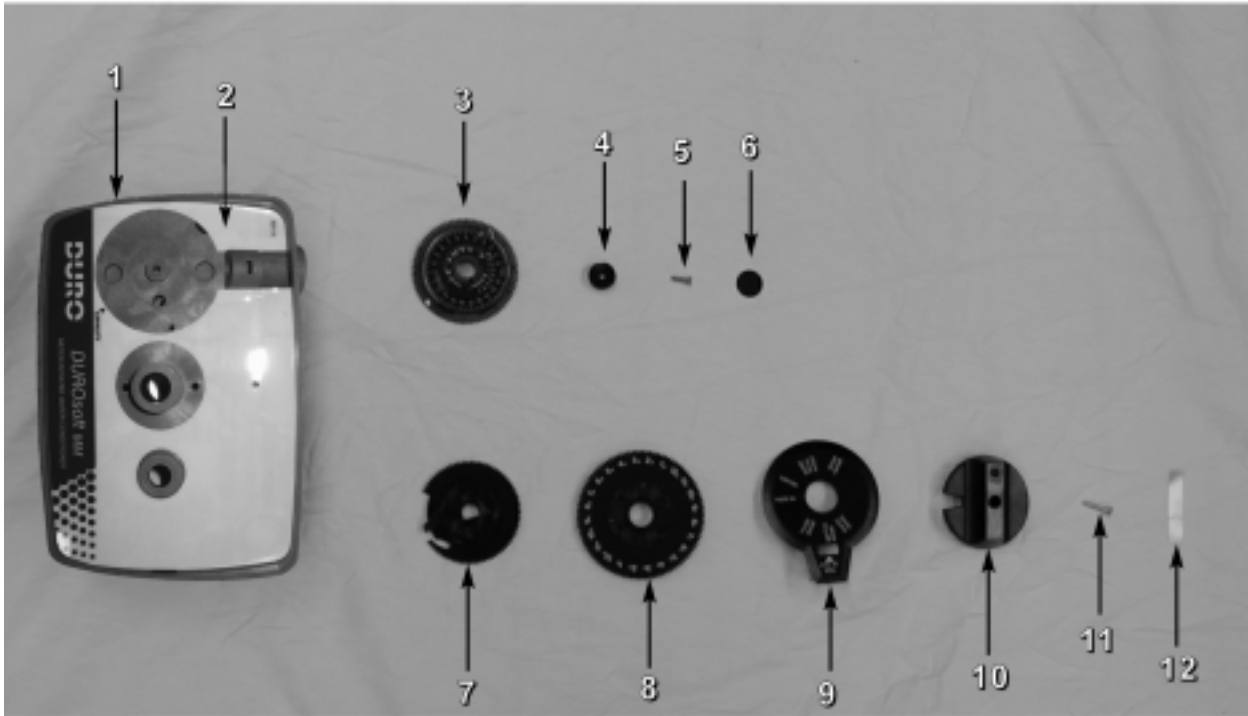

Common Components

<u>Item No.</u>	<u>Part No.</u>	<u>Description</u>
1	19495	Distributor
2	16685	Clear Cover
5	100292	Hood
6	100293	Lid
7	100294	Cabinet
9	48004	Brine Well Cap
10	13624	Safety Float
11	60049	Bypass
12	60088-45	45 Degree Meter
13	19446	Back Cover

DUROsoft MM Cabinet - 7500 Power Head

FRONT

7500 Power Head - FRONT

<u>Item No.</u>	<u>Qty Req'd</u>	<u>Part No.</u>	<u>Description</u>
1	1	17055 - 02	Drive Housing / Receptacle
2	1	52113	Duro Label
3	1	14039	Program Wheel Assembly
	1	13803	Program Drive Wheel Gear
	1	13885	Program Wheel Cover
	1	15956	Program Wheel Adjustment Disc
	1	13954	# of People Label
	1	15967	Gallons Label
	2	13898	Screws
4	1	13806	Program Wheel Retainer
5	1	13748	Screw
6	2	13953	Program Wheel Cover Label
7	1	13802	Cycle Actuator Gear
8	1	13973	24 Hour Gear Assembly
9	1	14176	Valve Position Dial
10	1	14177	Control Knob
11	1	15151	Screw
12	1	51543	Silver Label

DUROsoft MM Cabinet - 7500 Power Head

BACK

7500 Power Head - BACK

Item No.	Qty Req'd	Part No.	Description	Item No.	Qty Req'd	Part No.	Description
1	1	17055-02	Drive Housing / Receptacle	16	2	14457	Springs
2	1	13018	Idler Pinion	17	2	13300	1/4" Ball
3	1	13312	Spring	18	1	13170	Main Gear & Shaft
4	1	13017	Idler Gear	19	1	19430	7500 Brine Cam Assembly
5	1	13164	Drive Gear	a	1	16667	Brine Valve Cam
6	1	13175	Motor Mounting Plate	b	1	11081	Hex Nut
7	2	13296	Mounting Screws	c	1	16672	Timed Refill Label
8	1	18743-1	Drive Motor, 120 V	d	1	16671	Timed Refill Cam
9	3	11384	Screws	e	1	17114	Screw
10	1	29702	Lock Washer	20	1	12037	Plain Washer
11	1	11842	Power Cord	21	1	13296	Screw
12	1	13547	Strain Relief	22	1	16666	Program Wheel Pinion
13	2	11673	Connectors	23	1	13831	Drive Pinion Clutch
14	1	17213	Receptacle Retainer	24	1	17737	Meter Cable
15	1	17214	Receptacle	25	1	14276	Meter Clutch Sprint
				26	1	14253	Clutch Spring Retainer