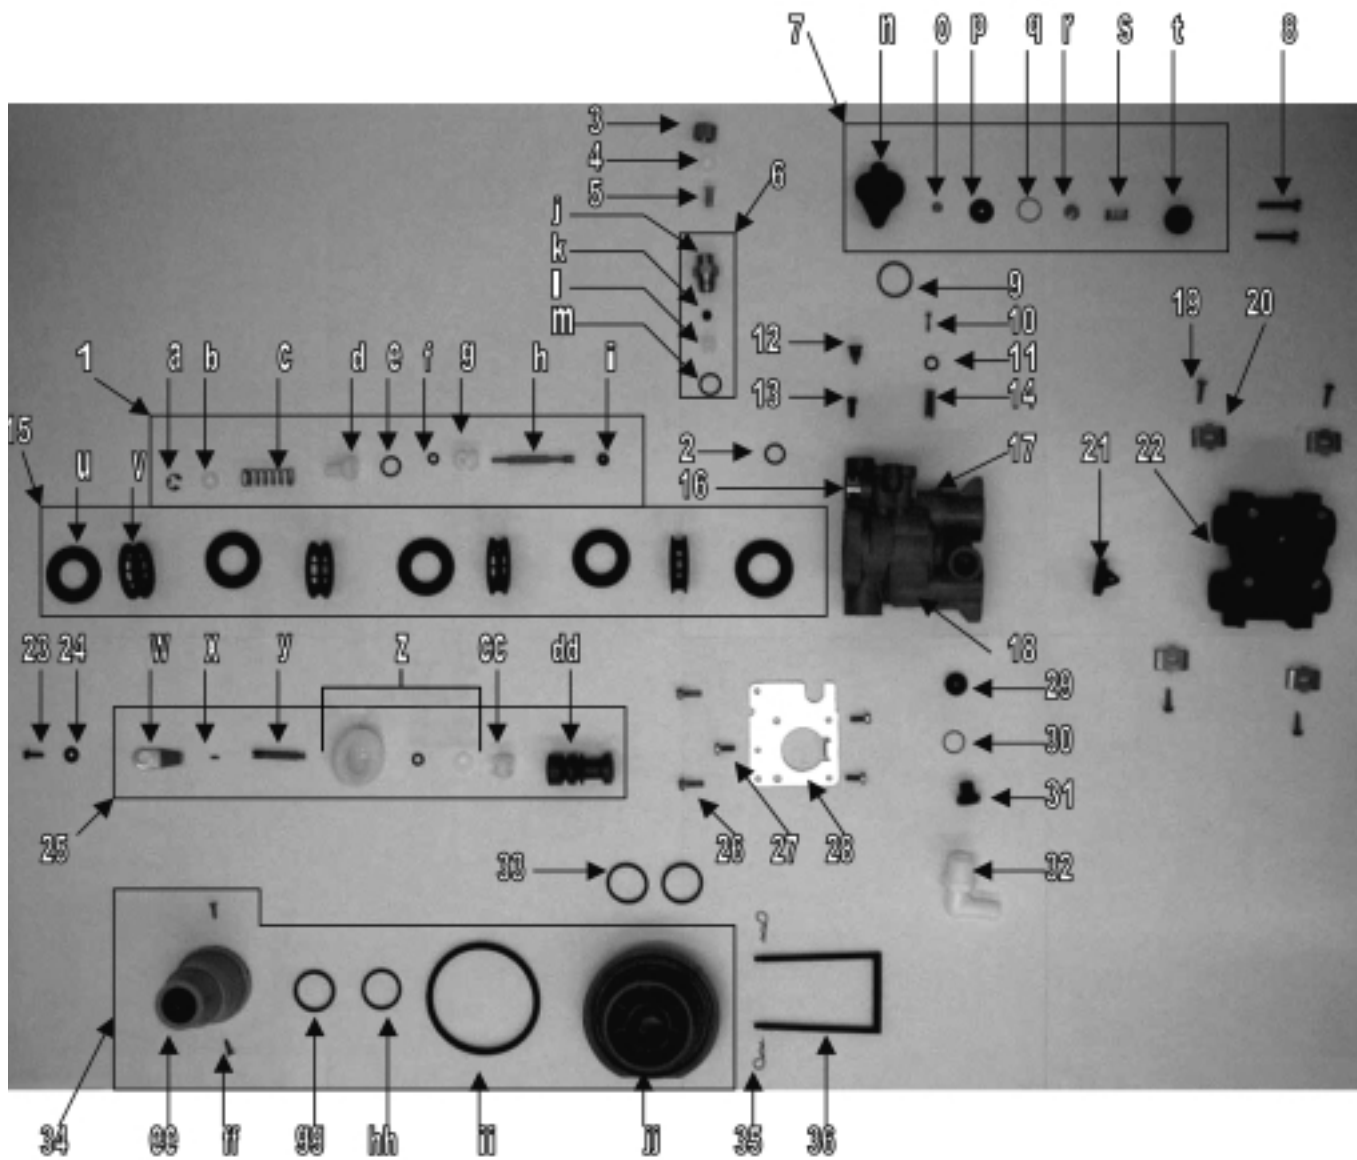

DUROsoft MM Cabinet - 7500 Power Head

DUROsoft MM Cabinet - 7500 Power Head

Item No.	Qty Req'd	Part No.	Description	Item No.	Qty Req'd	Part No.	Description
1	1	19429	Brine Valve Assembly	16	1	12128	BLFC Label, 0.25 GPM
a	1	11981-01	Retaining Ring	17	1	16928	Valve Body
b	1	16098	Brine Washer, Nylon	18	1	13333	Injector Label
c	1	11973	Brine Valve Spring	19	2	13314	Screws
d	1	13165	Brine Valve Cap	20	4	13255	Mounting Clip
e	1	13302	O-Ring	21	1	14613	Flow Straightener
f	1	12550	Quad Ring	22	1	60088-45	45 Degree Meter
g	1	13167	Brine Valve Spacer	23	1	13296	Screw
h	1	16670	Brine Valve Stem	24	1	13363	Plain Washer
i	1	12626	Brine Valve Seat	25	1	19434	Piston Assembly
2	1	13302	O-Ring	w	1	16660	Drive Link
3	1	10329	3/8" Brass Nut	x	1	13306	Roll Pin
4	1	10330	Delrin Sleeve	y	1	17730	Piston Rod
5	1	10332	Brass Insert	z	1	13446	End Plug Assembly
6	1	19402	Control .25 Refill	cc	1	14309	Piston Rod Retainer
j	1	13244	BLFC Adapter	dd	1	15701	Upflow Piston
k	1	12094	0.25 GPM Flow Washer	26	2	12473	Screws
l	1	13245	BLFC Button Retainer	27	3	12112	Screws
m	1	12977	O-Ring	28	1	16561	End Plug Retainer
7	1	19475	Regulator Cap Assembly	29	1	12086	1.50 GPM Flow Washer
n	1	15449	Regulator Body		1	12087	2.00 GPM Flow Washer
o	1	14846	Pressure Reg Washer	30	1	15348	O-Ring
p	1	14847	Regulator Diaphragm	31	1	13173	DLFC Button Retainer
q	1	14848	Slip Ring	32	1	12338	Hose Barb
r	1	23391	Seat	33	2	13304	O-Ring
s	1	14850	Regulator Spring	34	1	19443	Tank Adapter "Softener"
t	1	14851	Regulator Cap	ee	1	13700	Cone
8	2	13315	Screws	ff	2	13748	Screws
9	1	13303	O-Ring	gg	1	13030	Distributor Tube Retainer
10	1	23393	Regulator Poppet	hh	1	13304	O-Ring
11	1	13301	O-Ring	ii	1	12281	O-Ring
12	1	10913-00	Violet Injector Nozzle	jj	1	16926-01	Adapter Base
	1	10913-1	White Injector Nozzle	35	2	14915	Cotter Pin
13	1	10914-00	Violet Injector Throat	36	1	16560	Retaining Pin
14	1	15548	Pressure Reg Screen				
15	1	13976	Seal & Spacer Assembly				
u	5	13242	Main Seals				
v	4	14241	Spacers