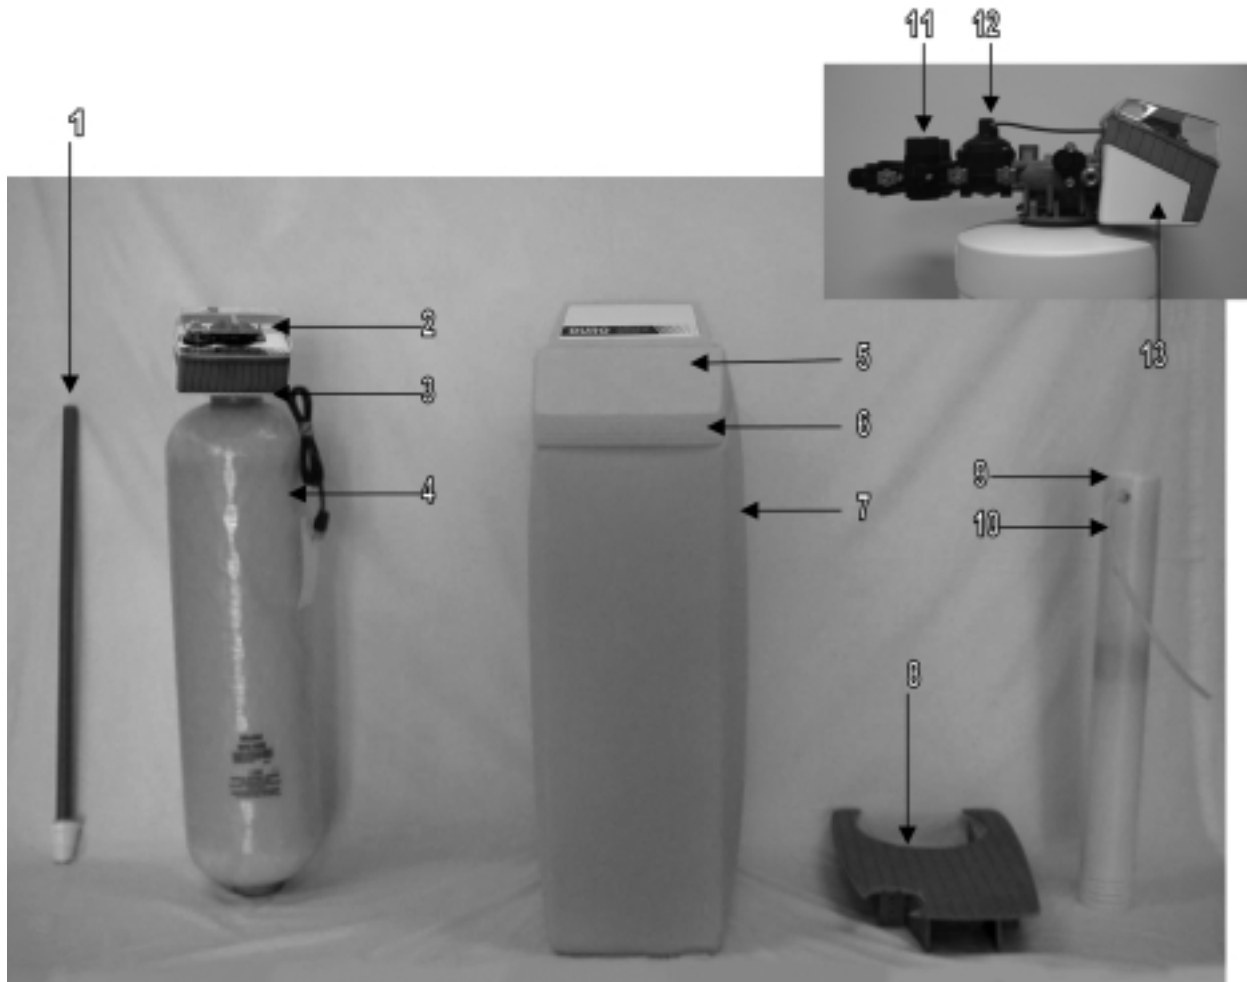

DUROsoft MM Cabinet Water Softener

<u>Part No.</u>	<u>Model Description</u>	<u>Valve #3</u>	<u>Tank #4</u>	<u>Grid #8</u>	<u>Resin (21501)</u>	<u>Gravel (22001)</u>
6200	DC20MM	7500-71	19354	19715	0.75 CF	0.065 CF
6201	DC30MM	7500-72	110354	19716	1.00 CF	0.080 CF

Common Components

<u>Item No.</u>	<u>Part No.</u>	<u>Description</u>
1	19495	Distributor
2	16685	Clear Cover
5	100292	Hood
6	100293	Lid
7	100294	Cabinet
9	48004	Brine Well Cap
10	13624	Safety Float
11	60049	Bypass
12	60088-45	45 Degree Meter
13	19446	Back Cover