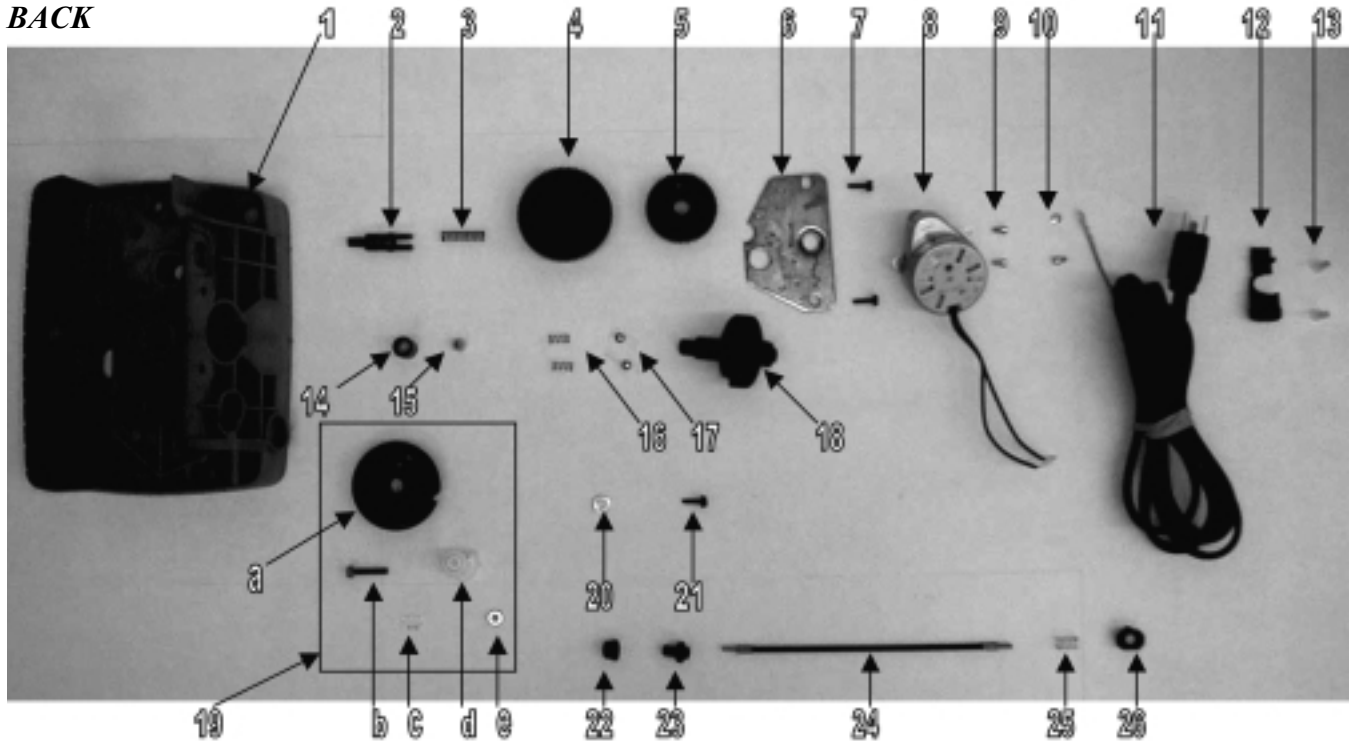

Common Components

<u>Item No.</u>	<u>Part No.</u>	<u>Description</u>
1	19495	Distributor
2	16685	Clear Cover
5	100292	Hood
6	100293	Lid
7	100294	Cabinet
9	48004	Brine Well Cap
10	13624	Safety Float
11	60049	Bypass
12	60088-45	45 Degree Meter
13	19446	Back Cover

DUROsoft MM Cabinet - 7500 Power Head

FRONT

7500 Power Head - FRONT

<u>Item No.</u>	<u>Qty Req'd</u>	<u>Part No.</u>	<u>Description</u>
1	1	17055 - 02	Drive Housing / Receptacle
2	1	52113	Duro Label
3	1	14039	Program Wheel Assembly
	1	13803	Program Drive Wheel Gear
	1	13885	Program Wheel Cover
	1	15956	Program Wheel Adjustment Disc
	1	13954	# of People Label
	1	15967	Gallons Label
	2	13898	Screws
4	1	13806	Program Wheel Retainer
5	1	13748	Screw
6	2	13953	Program Wheel Cover Label
7	1	13802	Cycle Actuator Gear
8	1	13973	24 Hour Gear Assembly
9	1	14176	Valve Position Dial
10	1	14177	Control Knob
11	1	15151	Screw
12	1	51543	Silver Label

DUROsoft MM Cabinet - 7500 Power Head

BACK

7500 Power Head - BACK

Item No.	Qty Req'd	Part No.	Description	Item No.	Qty Req'd	Part No.	Description
1	1	17055-02	Drive Housing / Receptacle	16	2	14457	Springs
2	1	13018	Idler Pinion	17	2	13300	1/4" Ball
3	1	13312	Spring	18	1	13170	Main Gear & Shaft
4	1	13017	Idler Gear	19	1	19430	7500 Brine Cam Assembly
5	1	13164	Drive Gear	a	1	16667	Brine Valve Cam
6	1	13175	Motor Mounting Plate	b	1	11081	Hex Nut
7	2	13296	Mounting Screws	c	1	16672	Timed Refill Label
8	1	18743-1	Drive Motor, 120 V	d	1	16671	Timed Refill Cam
9	3	11384	Screws	e	1	17114	Screw
10	1	29702	Lock Washer	20	1	12037	Plain Washer
11	1	11842	Power Cord	21	1	13296	Screw
12	1	13547	Strain Relief	22	1	16666	Program Wheel Pinion
13	2	11673	Connectors	23	1	13831	Drive Pinion Clutch
14	1	17213	Receptacle Retainer	24	1	17737	Meter Cable
15	1	17214	Receptacle	25	1	14276	Meter Clutch Sprint
				26	1	14253	Clutch Spring Retainer