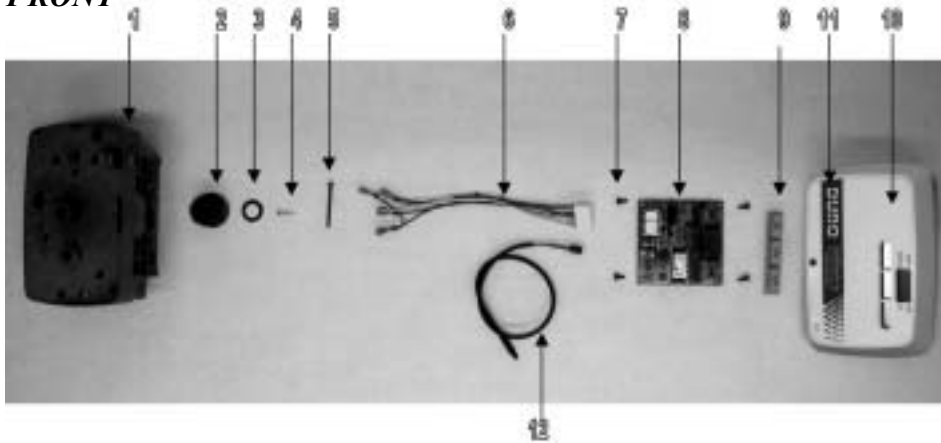

DUROsoft EM Twin Tank Water Softener

Part No.	Model Description	Distributor #1	Jacket #2	Valve #3	Tank #4	Brine Tank #5	Safety Float #7	Grid #8	Resin (21501)	Media (22001)
6210	DT20EM	19495	100503	7500-77	19354	100283	13624	NA	0.75 CF	0.065 CF
6211	DT30EM	19495	100506	7500-78	110354	100283	13624	NA	1.00 CF	0.080 CF
6212	DT40EM	19478	100507	7500-78	110474	100362	13624	19725	1.25 CF	0.080 CF
6213	DT60EM	19477	NA	7500-79	112524	100362	13624	19725	2.00 CF	0.120 CF
6214	DT90EM	60098	NA	7500-80	114651	100362	13624	19726	3.00 CF	0.150 CF

Common Components

Item No.	Part No.	Description
6	48004	Brine Well Cap
9	19446	Back Cover
10	13308	Hose Barb
11	60049	Bypass

Unit 6214 includes a CPVC tank adapter - Part No. 81041
 Distributor 60098 includes hub and laterals.

DUROsoft EM Twin Tank - 7500 Power Head

FRONT

BACK

7500 Power Head - FRONT

Item No.	Qty	Part No.	Description
1	1	17055-08	Drive Housing/Receptacle
2	1	40145	Blue Cycle Cam
3	1	19079	Friction Washer
4	1	15151	Screw
5	1	23402	Screw
6	1	19474	Wire Harness
7	4	17020	Screws
8	1	40283	Circuit Board
9	1	019473	Rubber Buttons
10	1	23381	Circuit Housing
11	1	52110	Circuit Label
12	1	19791-03	Meter Cable

7500 Power Head - BACK

1	1	17055-02	Drive Housing /Receptacle
2	1	18655	Roll Pin
3	1	13299	Curved Washer
4	1	13017	Idler Gear
5	1	23045	Drive Gear

7500 Power Head - BACK (cont'd)

Item No.	Qty	Part No.	Description
6	1	13175	Motor Mounting Plate
7	2	13296	Mounting Screws
8	1	16944	Drive Motor, 24V
9	2	11384	Screws
10	1	19674	Transformer
11	1	13547	Strain Relief
12	4	12681	Tan Wire Nut
13	1	17213	Receptacle Retainer
14	1	17214	Receptacle
15	2	19080	Springs
16	2	13300	1/4" Ball
17	1	24958-20	Main Gear & Shaft
18	2	10218	Micro Switch (no lever)
19	1	10302	Insulator
20	2	17876	Screws
21	1	16667-03	Brine Valve Cam
22	1	12037	Plain Washer
23	1	13296	Screw