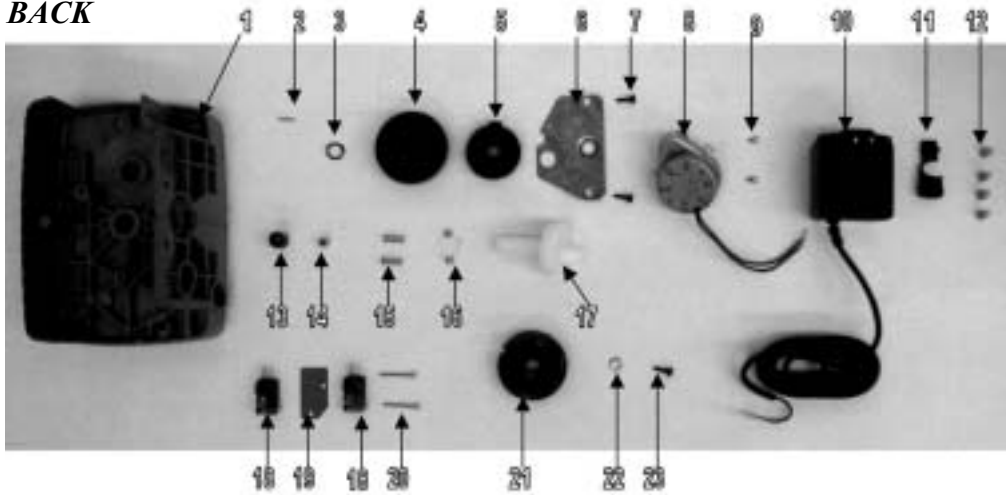

DUROsoft EM Twin Tank Water Softener

Part No.	Model Description	Distributor #1	Jacket #2	Valve #3	Tank #4	Brine Tank #5	Safety Float #7	Grid #8	Resin (21501)	Media (22001)
6210	DT20EM	19495	100503	7500-77	19354	100283	13624	NA	0.75 CF	0.065 CF
6211	DT30EM	19495	100506	7500-78	110354	100283	13624	NA	1.00 CF	0.080 CF
6212	DT40EM	19478	100507	7500-78	110474	100362	13624	19725	1.25 CF	0.080 CF
6213	DT60EM	19477	NA	7500-79	112524	100362	13624	19725	2.00 CF	0.120 CF
6214	DT90EM	60098	NA	7500-80	114651	100362	13624	19726	3.00 CF	0.150 CF

Common Components

Item No.	Part No.	Description
6	48004	Brine Well Cap
9	19446	Back Cover
10	13308	Hose Barb
11	60049	Bypass

Unit 6214 includes a CPVC tank adapter - Part No. 81041
 Distributor 60098 includes hub and laterals.

DUROsoft EM Twin Tank - 7500 Power Head

FRONT

BACK

7500 Power Head - FRONT

Item No.	Qty	Part No.	Description
1	1	17055-08	Drive Housing/Receptacle
2	1	40145	Blue Cycle Cam
3	1	19079	Friction Washer
4	1	15151	Screw
5	1	23402	Screw
6	1	19474	Wire Harness
7	4	17020	Screws
8	1	40283	Circuit Board
9	1	019473	Rubber Buttons
10	1	23381	Circuit Housing
11	1	52110	Circuit Label
12	1	19791-03	Meter Cable

7500 Power Head - BACK

1	1	17055-02	Drive Housing /Receptacle
2	1	18655	Roll Pin
3	1	13299	Curved Washer
4	1	13017	Idler Gear
5	1	23045	Drive Gear

7500 Power Head - BACK (cont'd)

Item No.	Qty	Part No.	Description
6	1	13175	Motor Mounting Plate
7	2	13296	Mounting Screws
8	1	16944	Drive Motor, 24V
9	2	11384	Screws
10	1	19674	Transformer
11	1	13547	Strain Relief
12	4	12681	Tan Wire Nut
13	1	17213	Receptacle Retainer
14	1	17214	Receptacle
15	2	19080	Springs
16	2	13300	1/4" Ball
17	1	24958-20	Main Gear & Shaft
18	2	10218	Micro Switch (no lever)
19	1	10302	Insulator
20	2	17876	Screws
21	1	16667-03	Brine Valve Cam
22	1	12037	Plain Washer
23	1	13296	Screw