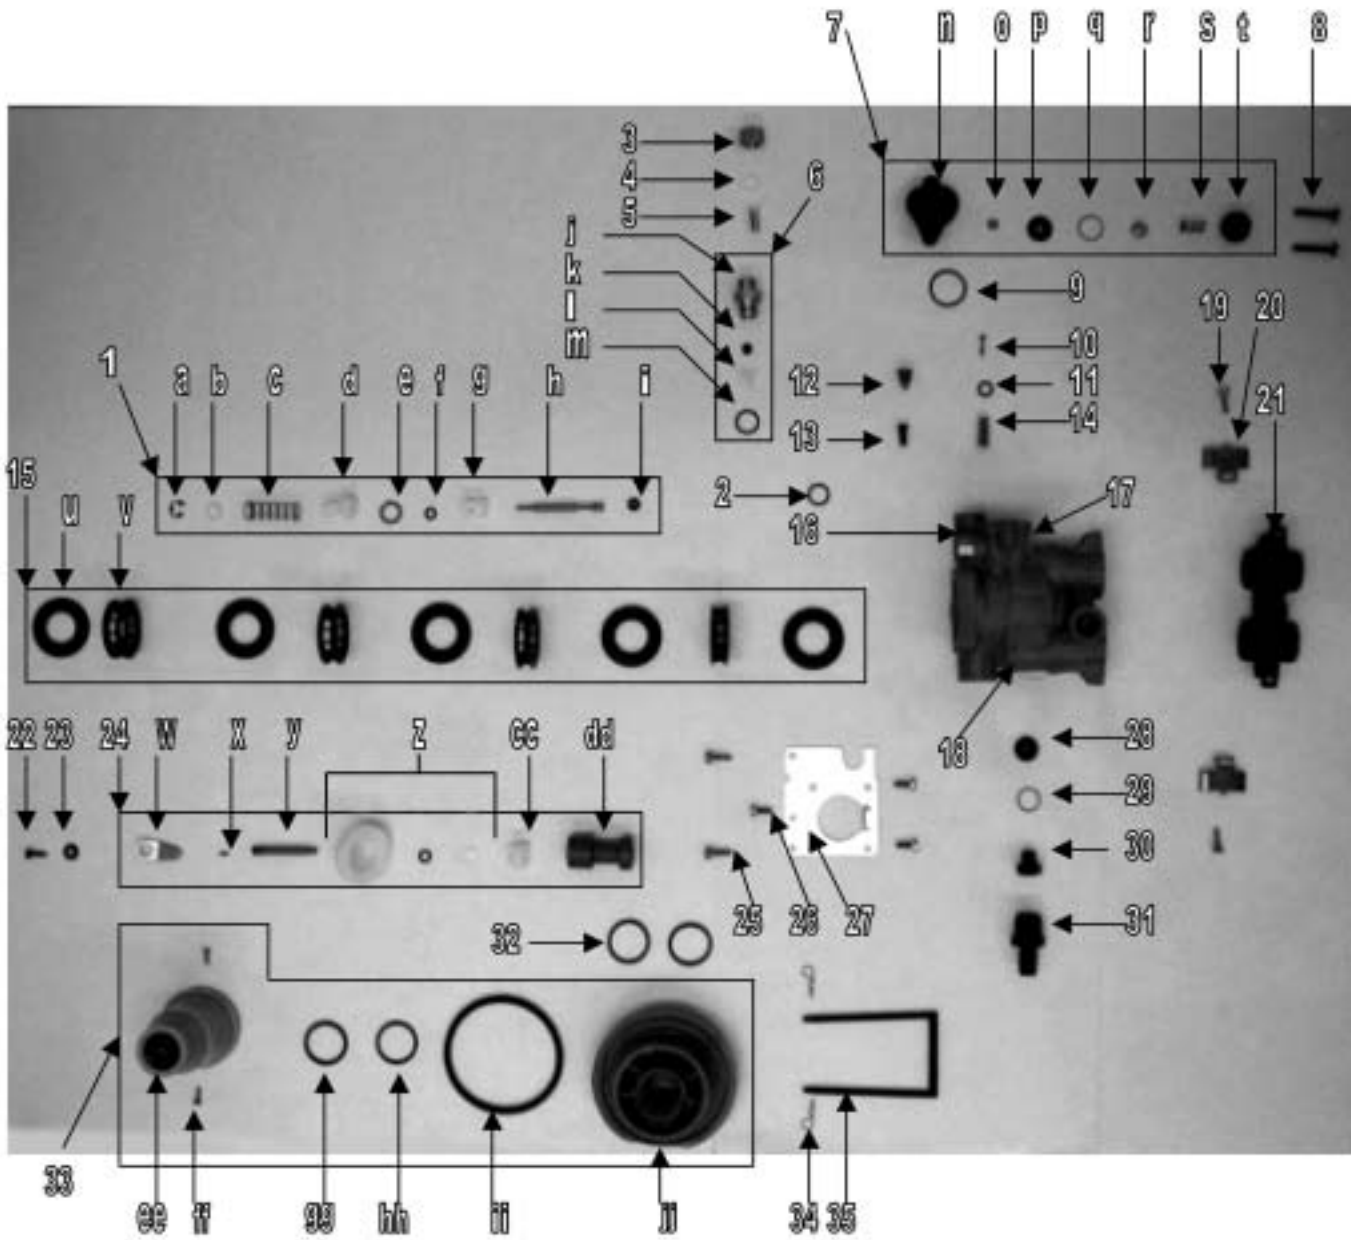

DUROsoft EM Twin Tank - 7500 Control Valve

DUROsoft EM Twin Tank - 7500 Control Valve

<u>Item No.</u>	<u>Qty Req'd</u>	<u>Part No.</u>	<u>Description</u>	<u>Item No.</u>	<u>Qty Req'd</u>	<u>Part No.</u>	<u>Description</u>
1	1	19429	Brine Valve Assembly	16	1	12128	BLFC Label, 0.25 GPM
a	1	11981-01	Retaining Ring		1	10759	0.5 GPM Label
b	1	16098	Brine Washer, Nylon	17	1	16928	Valve Body
c	1	11973	Brine Valve Spring	18	1	13333	Injector Label
d	1	13165	Brine Valve Cap	19	2	13314	Screws
e	1	13302	O-Ring	20	2	19569	Turbine Meter Clip
f	1	12550	Quad Ring	21	1	19797	Turbine Meter
g	1	13167	Brine Valve Spacer	22	1	13296	Screw
h	1	16670	Brine Valve Stem	23	1	13363	Plain Washer
i	1	12626	Brine Valve Seat	24	1	40141-1	Piston Assembly
2	1	13302	O-Ring	w	1	40140-01	Drive Link
3	1	10329	3/8" Brass Nut	x	1	13306	Roll Pin
4	1	10330	Delrin Sleeve	y	1	14469	Piston Rod
5	1	10332	Brass Insert	z	1	13446	End Plug Assembly
6	1	19402	Control .25 Refill	cc	1	14309	Piston Rod Retainer
j	1	13244	BLFC Adapter	dd	1	40141	Piston
k	1	12094	0.25 GPM Flow Washer	25	2	12473	Screws
	1	12095	0.50 GPM Flow Washer	26	3	12112	Screws
l	1	13245	BLFC Button Retainer	27	1	16561	End Plug Retainer
m	1	12977	O-Ring	28	1	12086	1.50 GPM Flow Washer
7	1	19475	Regulator Cap Assembly		1	12087	2.00 GPM Flow Washer
n	1	15449	Regulator Body		1	12089	3.00 GPM Flow Washer
o	1	14846	Pressure Reg Washer		1	12091	4.00 GPM Flow Washer
p	1	14847	Regulator Diaphragm	29	1	15348	O-Ring
q	1	14848	Slip Ring	30	1	13173	DLFC Button Retainer
r	1	23391	Seat	31	1	13308	Hose Barb
s	1	14850	Regulator Spring	32	2	13304	O-Ring
t	1	14851	Regulator Cap	33	1	19443	Tank Adapter "Softener"
8	2	13315	Screws	ee	1	13700	Cone
9	1	13301	O-Ring	ff	2	13748	Screws
10	1	23393	Regulator Poppet	gg	1	13030	Distributor Tube Retainer
11	1	13303	O-Ring	hh	1	13304	O-Ring
12	1	10913-00	Violet Injector Nozzle	ii	1	12281	O-Ring
	1	10913-1	White Injector Nozzle	jj	1	16926-01	Adapter Base
	1	10913-0	Reg Injector Nozzle	34	2	14915	Cotter Pin
	1	10913-2	Blue Injector Nozzle	35	1	16560	Retaining Pin
13	1	10914-00	Violet Injector Throat				
	1	10914-0	Red Injector Throat				
	1	10914-2	Blue Injector Throat				
14	1	15548	Pressure Reg Screen				
15	1	13976	Seal & Spacer Assembly				
u	5	13242	Main Seals				
v	4	14241	Spacers