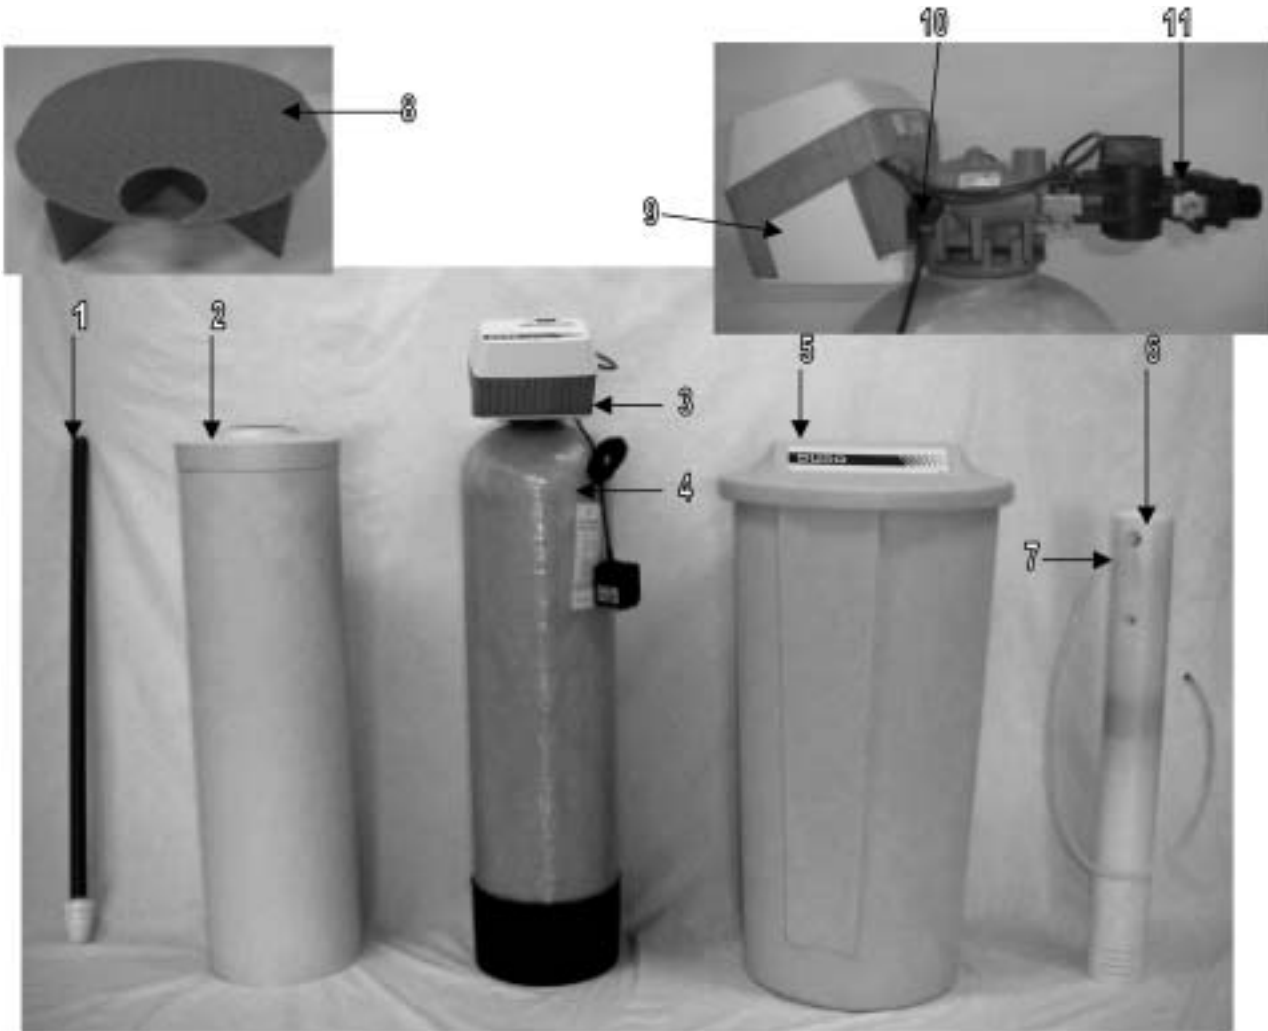

DUROsoft EM Twin Tank Water Softener

Part No.	Model Description	Distributor #1	Jacket #2	Valve #3	Tank #4	Brine Tank #5	Safety Float #7	Grid #8	Resin (21501)	Media (22001)
6210	DT20EM	19495	100503	7500-77	19354	100283	13624	NA	0.75 CF	0.065 CF
6211	DT30EM	19495	100506	7500-78	110354	100283	13624	NA	1.00 CF	0.080 CF
6212	DT40EM	19478	100507	7500-78	110474	100362	13624	19725	1.25 CF	0.080 CF
6213	DT60EM	19477	NA	7500-79	112524	100362	13624	19725	2.00 CF	0.120 CF
6214	DT90EM	60098	NA	7500-80	114651	100362	13624	19726	3.00 CF	0.150 CF

Common Components

Item No.	Part No.	Description
6	48004	Brine Well Cap
9	19446	Back Cover
10	13308	Hose Barb
11	60049	Bypass

Unit 6214 includes a CPVC tank adapter - Part No. 81041
 Distributor 60098 includes hub and laterals.

DUROsoft EM Twin Tank - 7500 Power Head

FRONT

BACK

7500 Power Head - FRONT

Item No.	Qty	Part No.	Description
1	1	17055-08	Drive Housing/Receptacle
2	1	40145	Blue Cycle Cam
3	1	19079	Friction Washer
4	1	15151	Screw
5	1	23402	Screw
6	1	19474	Wire Harness
7	4	17020	Screws
8	1	40283	Circuit Board
9	1	019473	Rubber Buttons
10	1	23381	Circuit Housing
11	1	52110	Circuit Label
12	1	19791-03	Meter Cable

7500 Power Head - BACK

1	1	17055-02	Drive Housing /Receptacle
2	1	18655	Roll Pin
3	1	13299	Curved Washer
4	1	13017	Idler Gear
5	1	23045	Drive Gear

7500 Power Head - BACK (cont'd)

Item No.	Qty	Part No.	Description
6	1	13175	Motor Mounting Plate
7	2	13296	Mounting Screws
8	1	16944	Drive Motor, 24V
9	2	11384	Screws
10	1	19674	Transformer
11	1	13547	Strain Relief
12	4	12681	Tan Wire Nut
13	1	17213	Receptacle Retainer
14	1	17214	Receptacle
15	2	19080	Springs
16	2	13300	1/4" Ball
17	1	24958-20	Main Gear & Shaft
18	2	10218	Micro Switch (no lever)
19	1	10302	Insulator
20	2	17876	Screws
21	1	16667-03	Brine Valve Cam
22	1	12037	Plain Washer
23	1	13296	Screw