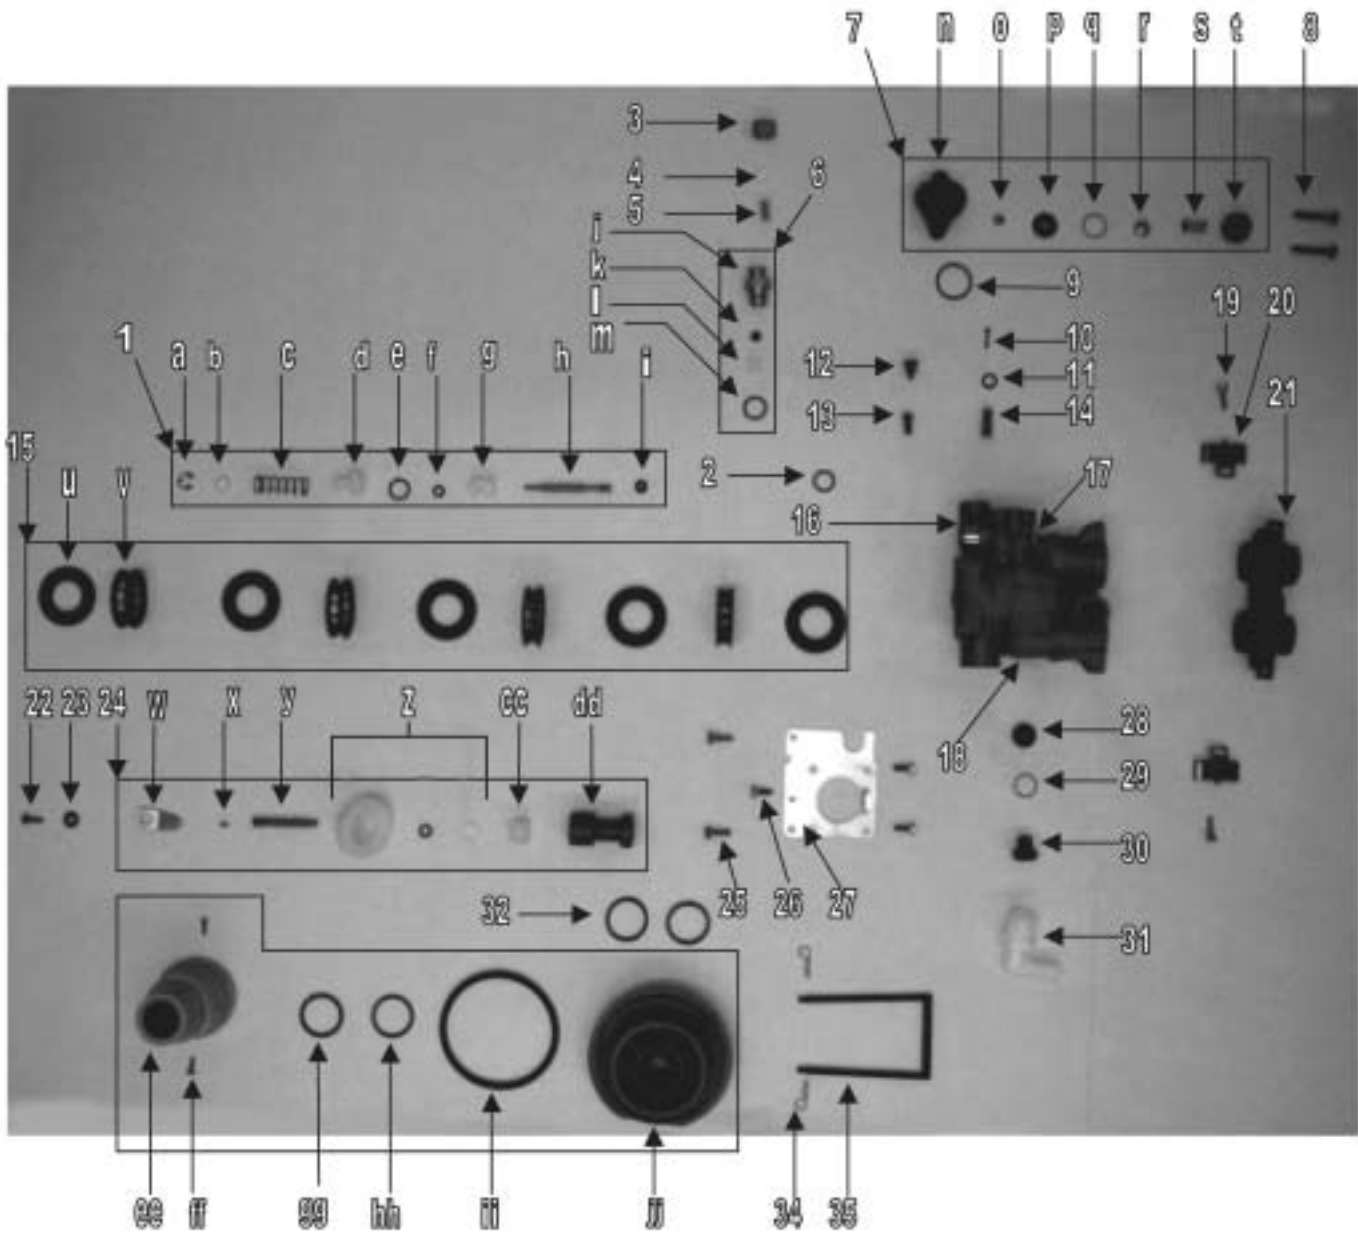

DUROsoft EM Cabinet - 7500 Control Valve

DUROsoft EM Cabinet - 7500 Control Valve

<u>Item No.</u>	<u>Qty Req'd</u>	<u>Part No.</u>	<u>Description</u>	<u>Item No.</u>	<u>Qty Req'd</u>	<u>Part No.</u>	<u>Description</u>
1	1	19429	Brine Valve Assembly	16	1	12128	BLFC Label, 0.25 GPM
a	1	11981-01	Retaining Ring	17	1	16928	Valve Body
b	1	16098	Brine Washer, Nylon	18	1	13333	Injector Label
c	1	11973	Brine Valve Spring	19	2	13314	Screws
d	1	13165	Brine Valve Cap	20	2	19568	Turbine Meter Clip
e	1	13302	O-Ring	21	1	19797	Turbine Meter
f	1	12550	Quad Ring	22	1	13296	Screw
g	1	13167	Brine Valve Spacer	23	1	13363	Plain Washer
h	1	16670	Brine Valve Stem	24	1	40141-1	Piston Assembly
i	1	12626	Brine Valve Seat	w	1	40140-01	Drive Link
2	1	13302	O-Ring	x	1	13306	Roll Pin
3	1	10329	3/8" Brass Nut	y	1	14469	Piston Rod
4	1	10330	Delrin Sleeve	z	1	13446	End Plug Assembly
5	1	10332	Brass Insert	cc	1	14309	Piston Rod Retainer
6	1	19402	Control .25 Refill	dd	1	40141	Piston
j	1	13244	BLFC Adapter	25	2	12473	Screws
k	1	12094	0.25 GPM Flow Washer	26	3	12112	Screws
l	1	13245	BLFC Button Retainer	27	1	16561	End Plug Retainer
m	1	12977	O-Ring	28	1	12086	1.50 GPM Flow Washer
7	1	19475	Regulator Cap Assembly		1	12087	2.00 GPM Flow Washer
n	1	15449	Regulator Body	29	1	15348	O-Ring
o	1	14846	Pressure Reg Washer	30	1	13173	DLFC Button Retainer
p	1	14847	Regulator Diaphragm	31	1	12338	Hose Barb
q	1	14848	Slip Ring	32	2	13304	O-Ring
r	1	23391	Seat	33	1	19443	Tank Adapter "Softener"
s	1	14850	Regulator Spring	ee	1	13700	Cone
t	1	14851	Regulator Cap	ff	2	13748	Screws
8	2	13315	Screws	gg	1	13030	Distributor Tube Retainer
9	1	13301	O-Ring	hh	1	13304	O-Ring
10	1	23393	Regulator Poppet	ii	1	12281	O-Ring
11	1	13303	O-Ring	jj	1	16926-01	Adapter Base
12	1	10913-00	Violet Injector Nozzle	34	2	14915	Cotter Pin
	1	10913-1	White Injector Nozzle	35	1	16560	Retaining Pin
13	1	10914-00	Violet Injector Throat				
14	1	15548	Pressure Reg Screen				
15	1	13976	Seal & Spacer Assembly				
u	5	13242	Main Seals				
v	4	14241	Spacers