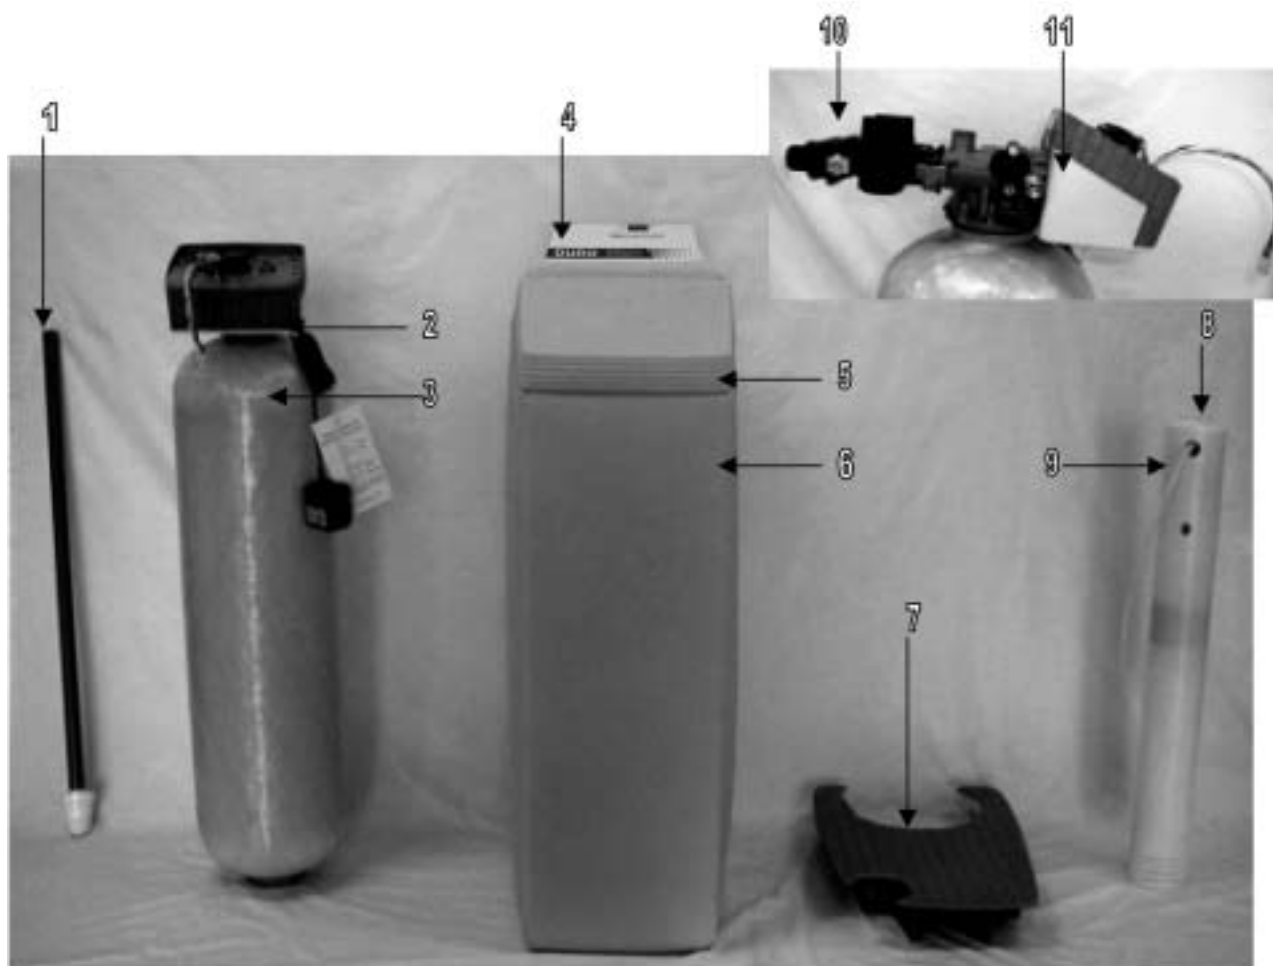

DUROsoft EM Cabinet Water Softener

<u>Part No.</u>	<u>Model Description</u>	<u>Valve #2</u>	<u>Tank #3</u>	<u>Grid #7</u>	<u>Resin (21501)</u>	<u>Gravel (22001)</u>
6215	DC20EM	7500-05	19354	19715	0.75 CF	0.065 CF
6216	DC30EM	7500-06	110354	19716	1.00 CF	0.080 CF

Common Components

<u>Item No.</u>	<u>Part No.</u>	<u>Description</u>
1	19495	Distributor
4	19383	Hood
5	100293	Lid
6	100294	Cabinet
8	48004	Brine Well Cap
9	13624	Safety Float
10	60049	Bypass
11	19446	Back Cover
NS	12338	Hose Barb