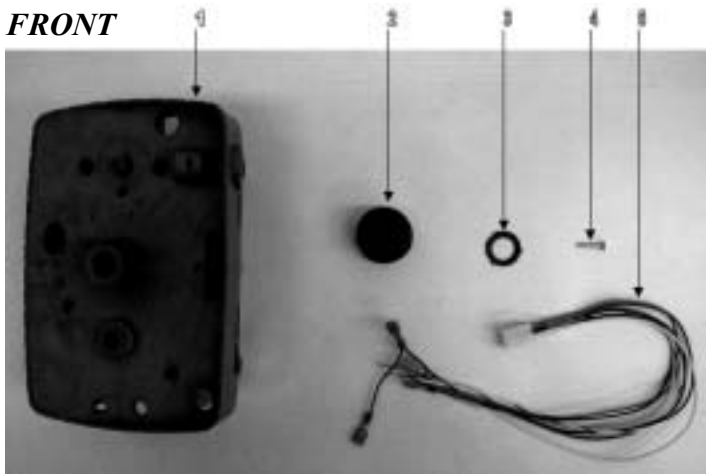

Common Components

<u>Item No.</u>	<u>Part No.</u>	<u>Description</u>
1	19495	Distributor
4	19383	Hood
5	100293	Lid
6	100294	Cabinet
8	48004	Brine Well Cap
9	13624	Safety Float
10	60049	Bypass
11	19446	Back Cover
NS	12338	Hose Barb

DUROsoft EM Cabinet - 7500 Power Head

FRONT

7500 Power Head - FRONT

Item No.	Qty Req'd	Part No.	Description
1	1	17055-08	Drive Housing/Receptacle
2	1	40145	Blue Cycle Cam
3	1	19079	Friction Washer
4	1	15151	Screw
5	1	19474-021	Wire Harness

BACK

7500 Power Head - BACK

Item No.	Qty Req'd	Part No.	Description	Item No.	Qty Req'd	Part No.	Description
1	1	17055-02	Drive Housing/Receptacle	13	1	17213	Receptacle Retainer
2	1	18655	Roll Pin	14	1	17214	Receptacle
3	1	13299	Curved Washer	15	2	19080	Springs
4	1	13017	Idler Gear	16	2	13300	1/4" Ball
5	1	23045	Drive Gear	17	1	24958-20	Main Gear & Shaft
6	1	13175	Motor Mounting Plate	18	1	10218	Micro Switch (no lever)
7	2	13296	Mounting Screws	19	1	10302	Insulator
8	1	16944	Drive Motor, 24 V	20	2	17876	Screws
9	2	11384	Screws	21	1	1667-03	Brine Valve Cam
10	1	19674	Transformer	22	1	12037	Plain Washer
11	1	13547	Strain Relief	23	1	13296	Screw
12	4	12681	Tan Wire Nut				