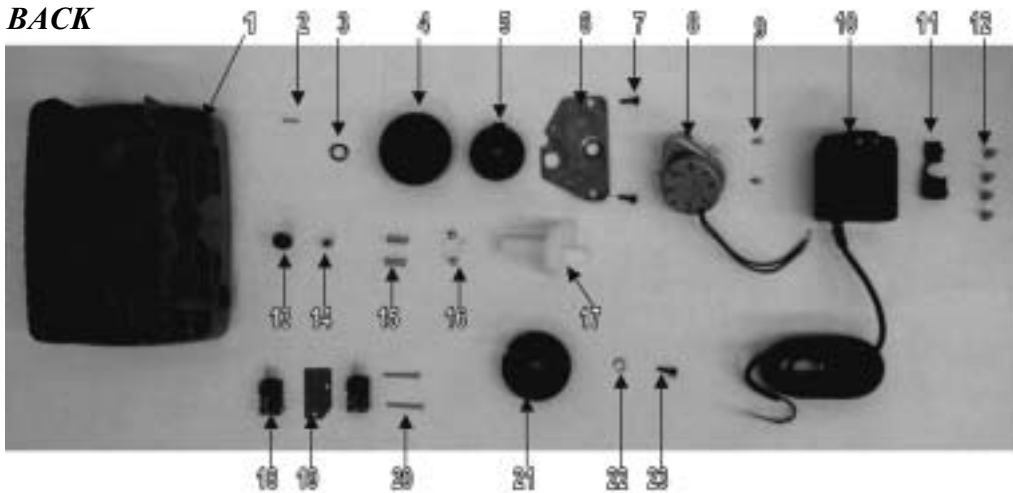

DUROsoft EM Cabinet - 7500 Power Head

FRONT

7500 Power Head - FRONT

Item No.	Qty Req'd	Part No.	Description
1	1	17055-08	Drive Housing/Receptacle
2	1	40145	Blue Cycle Cam
3	1	19079	Friction Washer
4	1	15151	Screw
5	1	19474-021	Wire Harness

BACK

7500 Power Head - BACK

Item No.	Qty Req'd	Part No.	Description	Item No.	Qty Req'd	Part No.	Description
1	1	17055-02	Drive Housing/Receptacle	13	1	17213	Receptacle Retainer
2	1	18655	Roll Pin	14	1	17214	Receptacle
3	1	13299	Curved Washer	15	2	19080	Springs
4	1	13017	Idler Gear	16	2	13300	1/4" Ball
5	1	23045	Drive Gear	17	1	24958-20	Main Gear & Shaft
6	1	13175	Motor Mounting Plate	18	1	10218	Micro Switch (no lever)
7	2	13296	Mounting Screws	19	1	10302	Insulator
8	1	16944	Drive Motor, 24 V	20	2	17876	Screws
9	2	11384	Screws	21	1	1667-03	Brine Valve Cam
10	1	19674	Transformer	22	1	12037	Plain Washer
11	1	13547	Strain Relief	23	1	13296	Screw
12	4	12681	Tan Wire Nut				