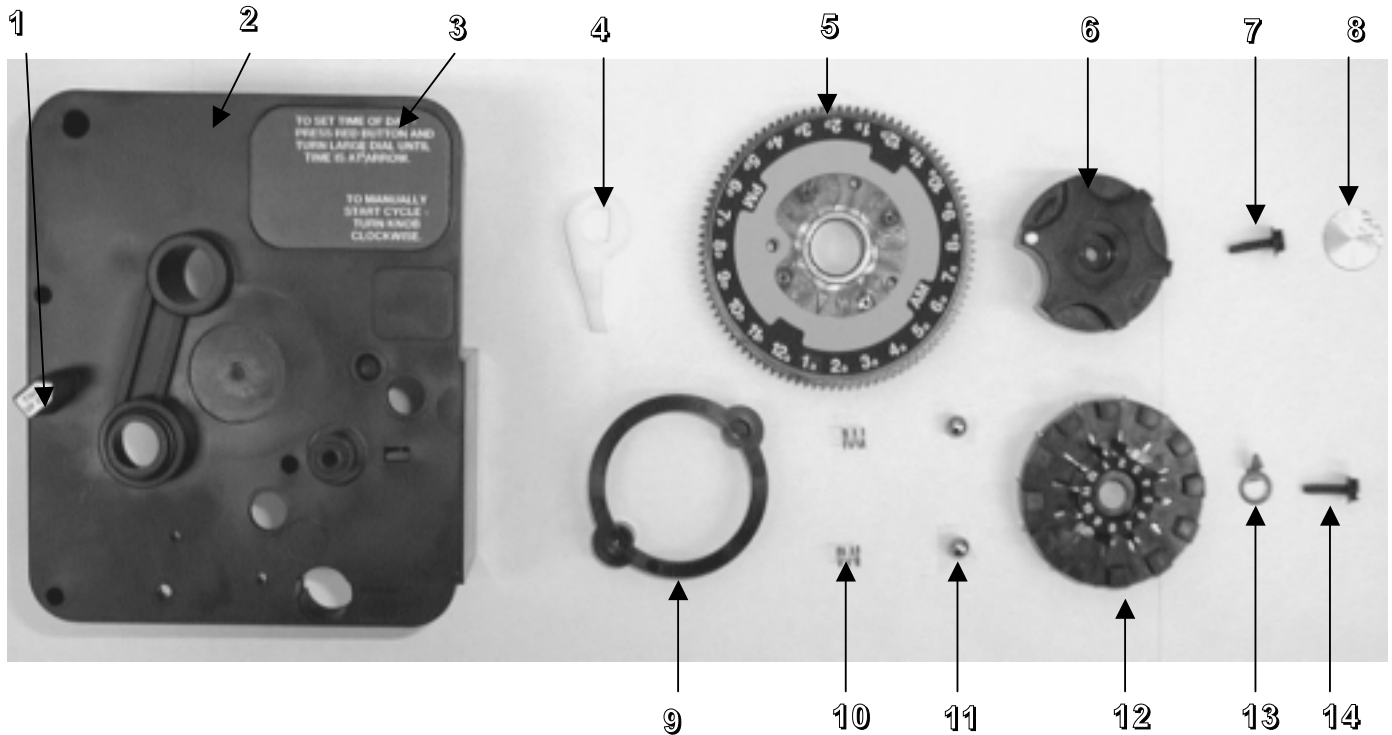

Common Components

Cover (1)	19291 - 020
Bypass (6)	60049
Bushing (10)	0550119
Hydrocharger Assy (11)	32381
Shutoff Vent (12)	50701

3200 Timer Front Assembly

Item #	Qty. Req'd	Part #	Description
1	1	14007	Time Of Day Label
2	1	13870	Timer Housing
3	1	14045	Instruction Timer Label
4	1	13011	Cycle Actuator Arm
5	1	13973	24 Hour Gear Assembly
	1	13009	24 Hour Gear
	1	13956	24 Hour Label
6	1	13886	Timer Knob
7	1	13296	Mounting Screw
8	1	11999	Button Timer Label
9	1	13864	Skipper Wheel Ring
10	2	13311	Skipper Wheel Spring
11	2	13300	1/4" Ball
12	1	14381	Skipper Wheel Assembly
13	1	13014	Red Regeneration Pointer
14	1	13296	Mounting Screw

3200 Timer Back Assembly

Item #	Qty. Req'd	Part #	Description
1	1	13902	Wire Harness
2	2	11413	Screws
3	3	14087	Insulator
4	1	15320	Micro Switch (White Lever)
5	1	10896	Micro Switch (1/2 Moon Lever)
6	2	18612	Blue Wire Nut
7	1	15354 - 01	Green Ground Wire
8	3	11384	Screw
9	1	13881	Hinge Bracket
10	1	13870	Timer Housing
11	16	15493	Spring Pin
12	1	14265	Spring Clip
13	1	14457	Spring
14	1	15066	1/4" Delrin Ball
15	1	13911	Main Drive Gear
16	1	13880	Program Wheel
17	1	13901	Program Wheel Label
18	1	13018	Idler Pinion
19	1	13312	Idler Shaft Spring
20	1	13017	Idler Gear
21	1	13164	Drive Gear
22	1	13887	Motor Mounting Plate
23	3	13296	Screws
24	1	14102	Motor Label
25	1	18743	Drive Motor, 120 V
26	2	13278	Screws