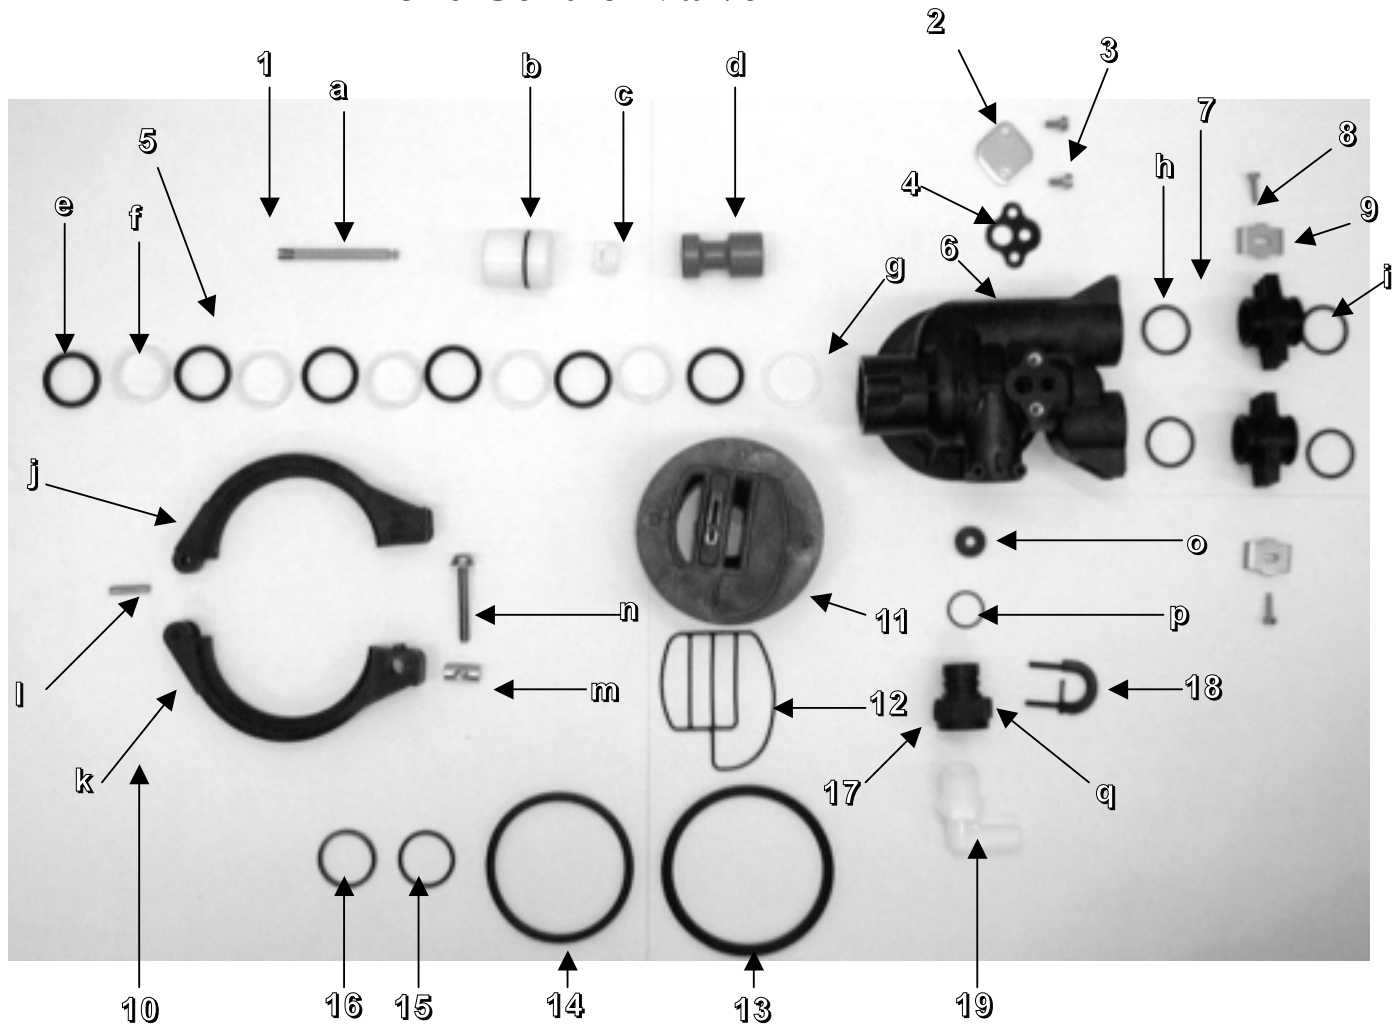

2510 Control Valve

Item #	Qty. Req'd	Part #	Description	Item #	Qty. Req'd	Part #	Description
1	1	13811	Piston Assembly	l	1	040000	Hinge Pin
a	1	14452	Piston Rod	m	1	19998	Pivot Clamp
b	1	10598	End Plug Assembly	n	1	40057	Clamp Screw
c	1	14309	Piston Rod Retainer	11	1	19322	Adapter Base
d	1	15168	Piston	12	1	19936	Base Adapter Seal
2	1	11893	Flat Injector Cap	13	1	19197	Slip Ring
3	2	15137	Screws	14	1	18303	O - Ring
4	1	11475	Body Gasket	15	1	13304	O - Ring
5	1	13812	Seal & Spacer Kit	16	1	13030	Dist. Tube Retainer
e	6	10545	Piston Seal	17	1	13615	Cont. Backwash 3.5 Assy
f	5	11451	Spacer		1	NA	Cont. Backwash 4.0 Assy
g	1	10757	End Spacer		1	13616A	Cont. Backwash 5.0 Assy
6	1	19328	Valve Body		1	13617	Cont. Backwash 7.0 Assy
7	2	13248	Adapter Coupling Set	o	1	12090	3.50 GPM Washer
h	4	13305	O - Ring		1	12091	4.00 GPM Washer
i	2	19228	Adapter Coupling		1	12092	5.00 GPM Washer
8	2	13314	Screws		1	12408	7.00 GPM Washer
9	2	13255	Mounting Clip	p	1	11183	O - Ring
10	1	40254	2510 Clamp Ring Assy.	q	1	11385 - 01	Housing
j	1	19900	Male Clamp	18	1	18312	Retainer Clip
k	1	19899	Female Clamp	19	1	12338	90 Degree Hose Barb