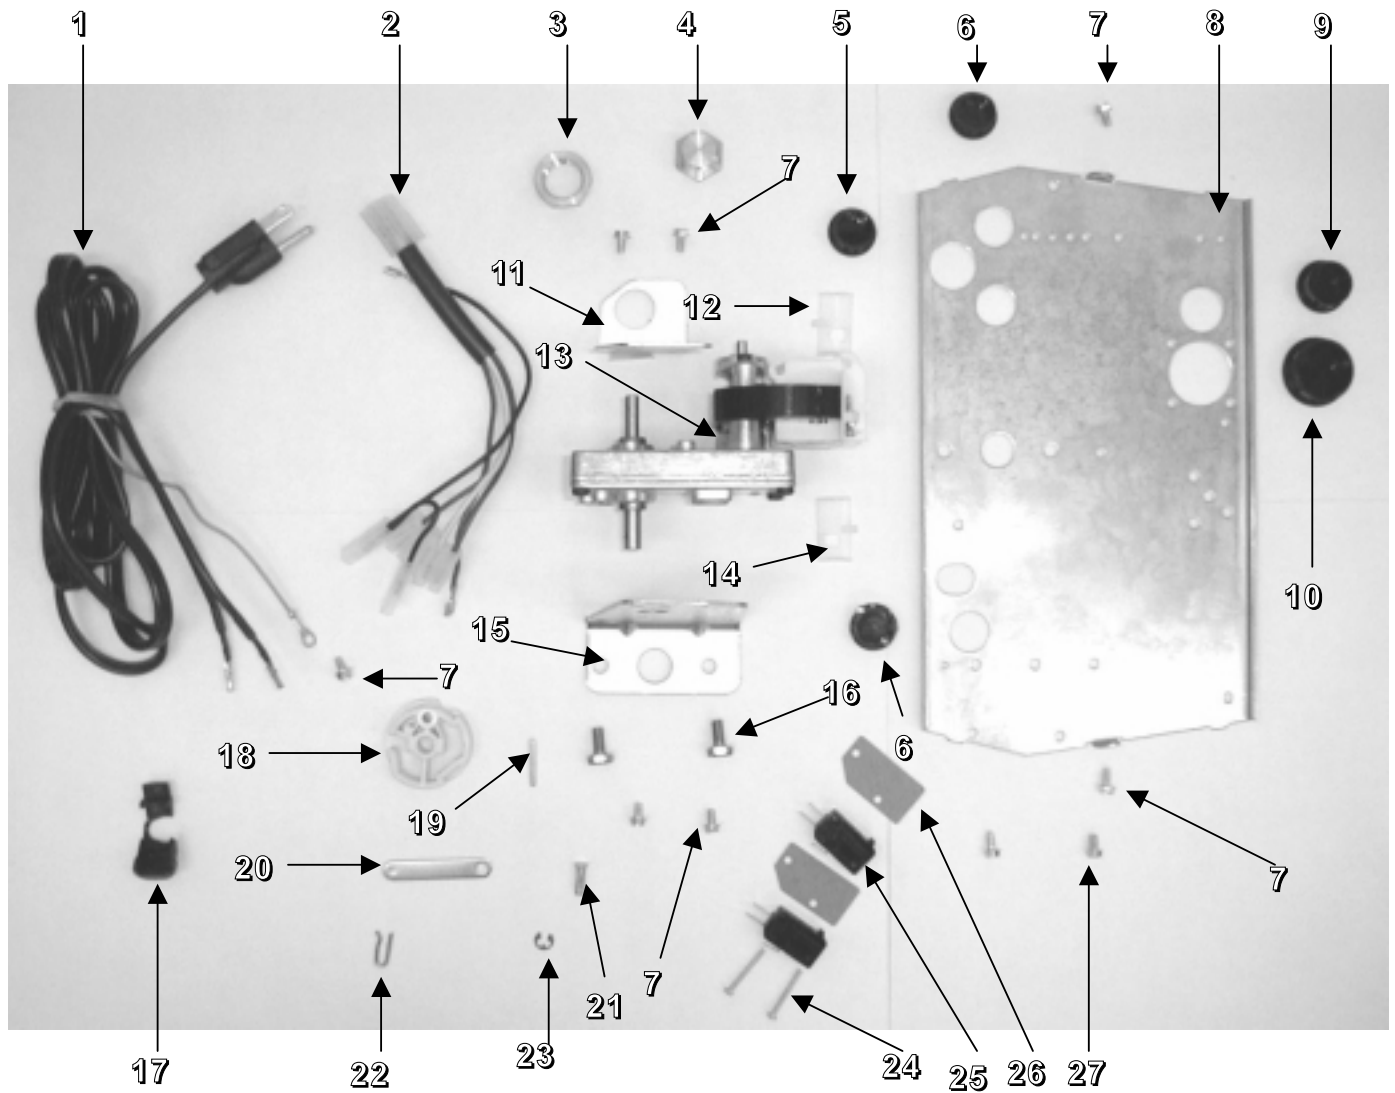

2510 Power Head Assembly

Item #	Qty. Req'd	Part #	Description	Item #	Qty. Req'd	Part #	Description
1	1	11838	Power Cord	15	1	10774	Drive Side Bracket
2	1	11667	Wire Harness	16	2	10231	Screws
3	1	10269	Jam Nut	17	1	13547	Strain Relief
4	1	10712	Brine Valve Fitting	18	1	12102	Cam
5	1	16493	Plug	19	1	10338	Roll Pin
6	2	13741	Plug	20	1	10621	Link
7	7	10872	Screws	21	1	13366	Drive Bearing
8	1	15156	Back Plate	22	1	10909	Connecting Rod Pin
9	1	15806	Plug	23	1	10250	Retaining Ring
10	1	17421	Plug	24	2	14923	Screws
11	1	11826	Motor Bracket	25	2	10218	Micro Switch (No Lever)
12	1	28414 - 2	K	26	2	10302	Insulator
13	1	10769	Drive Motor, 110 V	27	2	10300	Screws
14	1	28414 - 1	M