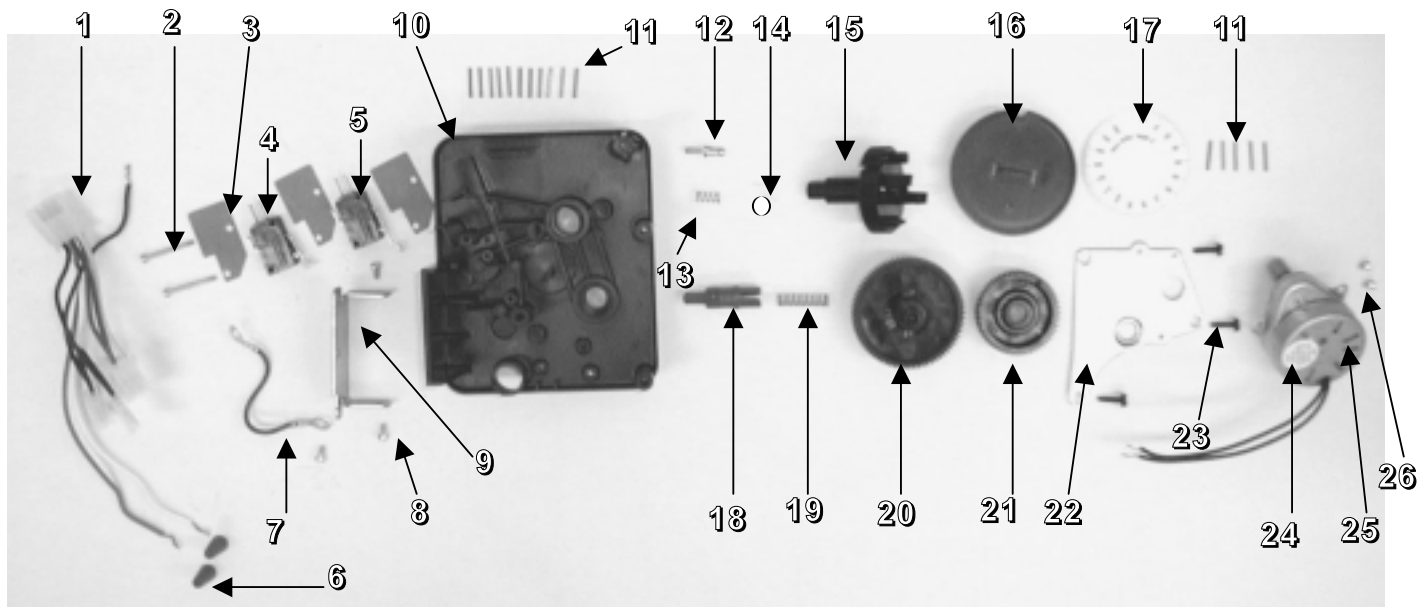

Common Components

Cover (1)	19291 - 020
Bypass (6)	60049
Bushing (10)	0550119
Hydrocharger Assy (11)	32381
Shutoff Vent (12)	50701

3200 Timer Front Assembly

Item #	Qty. Req'd	Part #	Description
1	1	14007	Time Of Day Label
2	1	13870	Timer Housing
3	1	14045	Instruction Timer Label
4	1	13011	Cycle Actuator Arm
5	1	13973	24 Hour Gear Assembly
	1	13009	24 Hour Gear
	1	13956	24 Hour Label
6	1	13886	Timer Knob
7	1	13296	Mounting Screw
8	1	11999	Button Timer Label
9	1	13864	Skipper Wheel Ring
10	2	13311	Skipper Wheel Spring
11	2	13300	1/4" Ball
12	1	14381	Skipper Wheel Assembly
13	1	13014	Red Regeneration Pointer
14	1	13296	Mounting Screw

3200 Timer Back Assembly

Item #	Qty. Req'd	Part #	Description
1	1	13902	Wire Harness
2	2	11413	Screws
3	3	14087	Insulator
4	1	15320	Micro Switch (White Lever)
5	1	10896	Micro Switch (1/2 Moon Lever)
6	2	18612	Blue Wire Nut
7	1	15354 - 01	Green Ground Wire
8	3	11384	Screw
9	1	13881	Hinge Bracket
10	1	13870	Timer Housing
11	16	15493	Spring Pin
12	1	14265	Spring Clip
13	1	14457	Spring
14	1	15066	1/4" Delrin Ball
15	1	13911	Main Drive Gear
16	1	13880	Program Wheel
17	1	13901	Program Wheel Label
18	1	13018	Idler Pinion
19	1	13312	Idler Shaft Spring
20	1	13017	Idler Gear
21	1	13164	Drive Gear
22	1	13887	Motor Mounting Plate
23	3	13296	Screws
24	1	14102	Motor Label
25	1	18743	Drive Motor, 120 V
26	2	13278	Screws