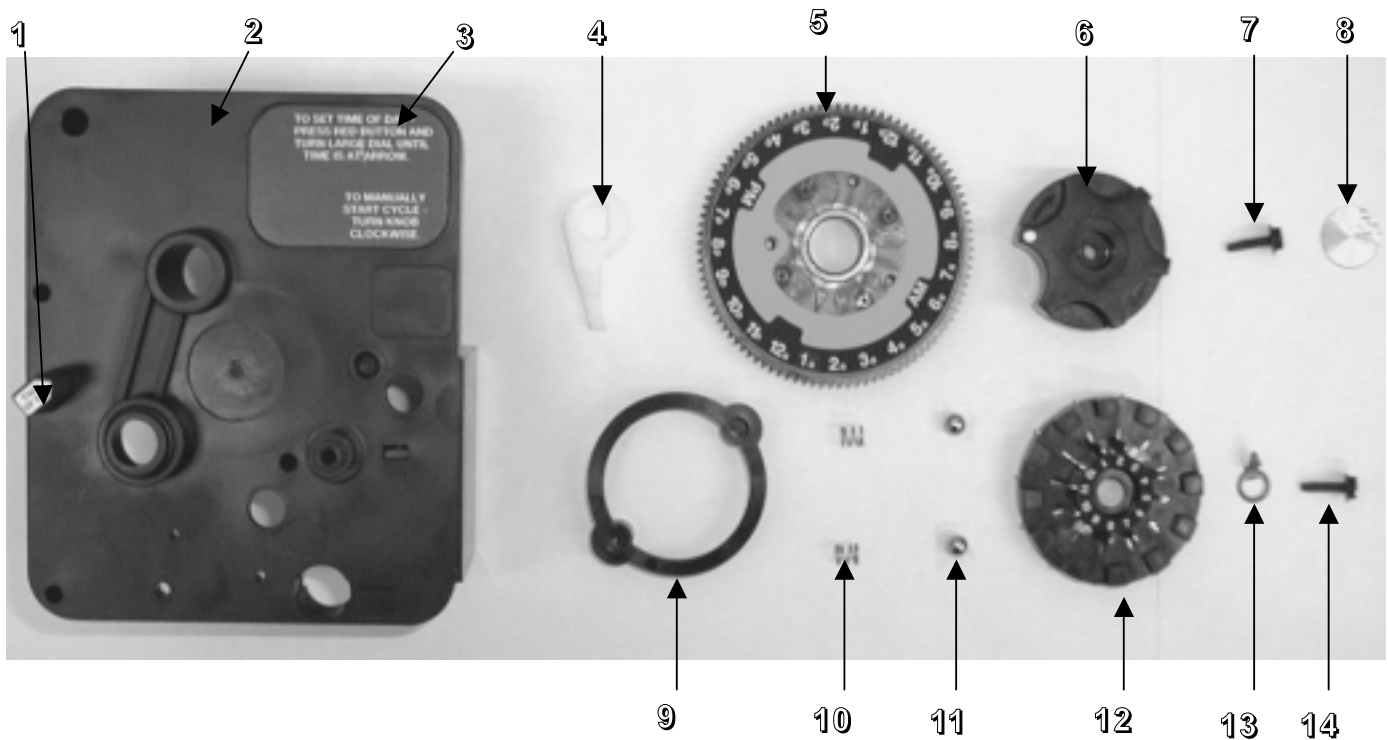

Unit 3293 includes a CPVC tank adapter - Part No. 81041

Units 3270, 3271, and 3272 include a Drain Line Housing - Part # 15177 while unit 3273 includes a Drain Line Housing - Part # 019480. All four units include one of the following washers 12091, 12092, 12408, and 16529.

3200 Timer Front Assembly

Item #	Qty. Req'd	Part #	Description
1	1	14007	Time Of Day Label
2	1	13870	Timer Housing
3	1	14045	Instruction Timer Label
4	1	13011	Cycle Arm
5	1	13973	24 Hour Gear Assembly
	1	13009	24 Hour Gear
	1	13956	24 Hour Label
6	1	13886	Timer Knob
7	1	13296	Mounting Screw
8	1	11999	Button Timer Label
9	1	13864	Skipper Wheel Ring
10	2	13311	Skipper Wheel Spring
11	2	13300	1/4" Ball
12	1	14381	Skipper Wheel Assembly
13	1	13014	Red Regeneration Pointer
14	1	13296	Mounting Screw

3200 Timer Back Assembly

Item #	Qty. Req'd	Part #	Description
1	1	13902	Wire Harness
2	2	11413	Screw
3	3	14087	Insulator
4	1	15320	Micro Switch (White Lever)
5	1	10896	Micro Switch (1/2 Moon Lever)
6	2	18612	Blue Wire Nut
7	1	15354-01	Green Ground Wire
8	3	11384	Screw
9	1	13881	Hinge Bracket
10	1	13870	Timer Housing
11	16	15493	Spring Pin
12	1	14265	Spring Clip
13	1	14457	Spring
14	1	15066	1/4" Delrin Ball
15	1	13911	Main Drive Gear
16	1	13880	Program Wheel
17	1	13901	Program Wheel Label
18	1	13018	Idler Pinion
19	1	13312	Idler Shaft Spring
20	1	13017	Idler Gear
21	1	13164	Drive Gear
22	1	13887	Motor Mounting Plate
23	3	13296	Screws
24	1	14102	Motor Label
25	1	18743	Motor
26	2	13278	Screws