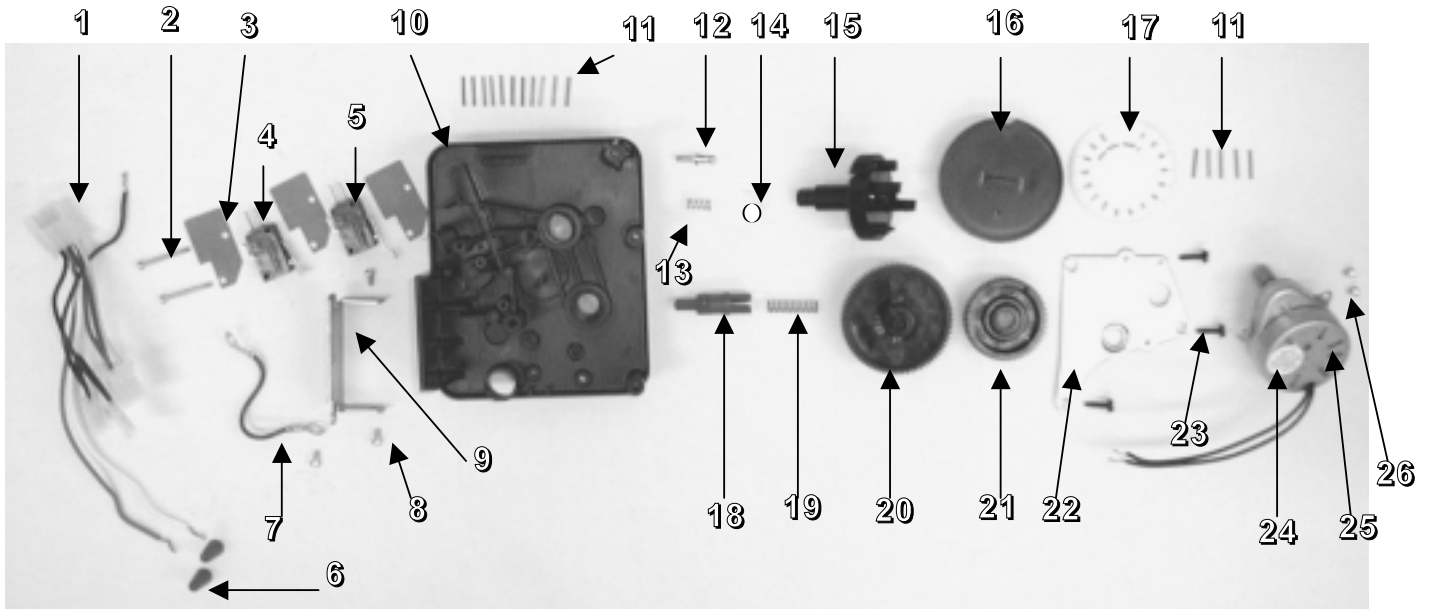

Unit 3293 includes a CPVC tank adapter - Part No. 81041

Units 3270, 3271, and 3272 include a Drain Line Housing - Part # 15177 while unit 3273 includes a Drain Line Housing - Part # 019480. All four units include one of the following washers 12091, 12092, 12408, and 16529.

3200 Timer Front Assembly

Item #	Qty. Req'd	Part #	Description
1	1	14007	Time Of Day Label
2	1	13870	Timer Housing
3	1	14045	Instruction Timer Label
4	1	13011	Cycle Arm
5	1	13973	24 Hour Gear Assembly
	1	13009	24 Hour Gear
	1	13956	24 Hour Label
6	1	13886	Timer Knob
7	1	13296	Mounting Screw
8	1	11999	Button Timer Label
9	1	13864	Skipper Wheel Ring
10	2	13311	Skipper Wheel Spring
11	2	13300	1/4" Ball
12	1	14381	Skipper Wheel Assembly
13	1	13014	Red Regeneration Pointer
14	1	13296	Mounting Screw

3200 Timer Back Assembly

Item #	Qty. Req'd	Part #	Description
1	1	13902	Wire Harness
2	2	11413	Screw
3	3	14087	Insulator
4	1	15320	Micro Switch (White Lever)
5	1	10896	Micro Switch (1/2 Moon Lever)
6	2	18612	Blue Wire Nut
7	1	15354-01	Green Ground Wire
8	3	11384	Screw
9	1	13881	Hinge Bracket
10	1	13870	Timer Housing
11	16	15493	Spring Pin
12	1	14265	Spring Clip
13	1	14457	Spring
14	1	15066	1/4" Delrin Ball
15	1	13911	Main Drive Gear
16	1	13880	Program Wheel
17	1	13901	Program Wheel Label
18	1	13018	Idler Pinion
19	1	13312	Idler Shaft Spring
20	1	13017	Idler Gear
21	1	13164	Drive Gear
22	1	13887	Motor Mounting Plate
23	3	13296	Screws
24	1	14102	Motor Label
25	1	18743	Motor
26	2	13278	Screws