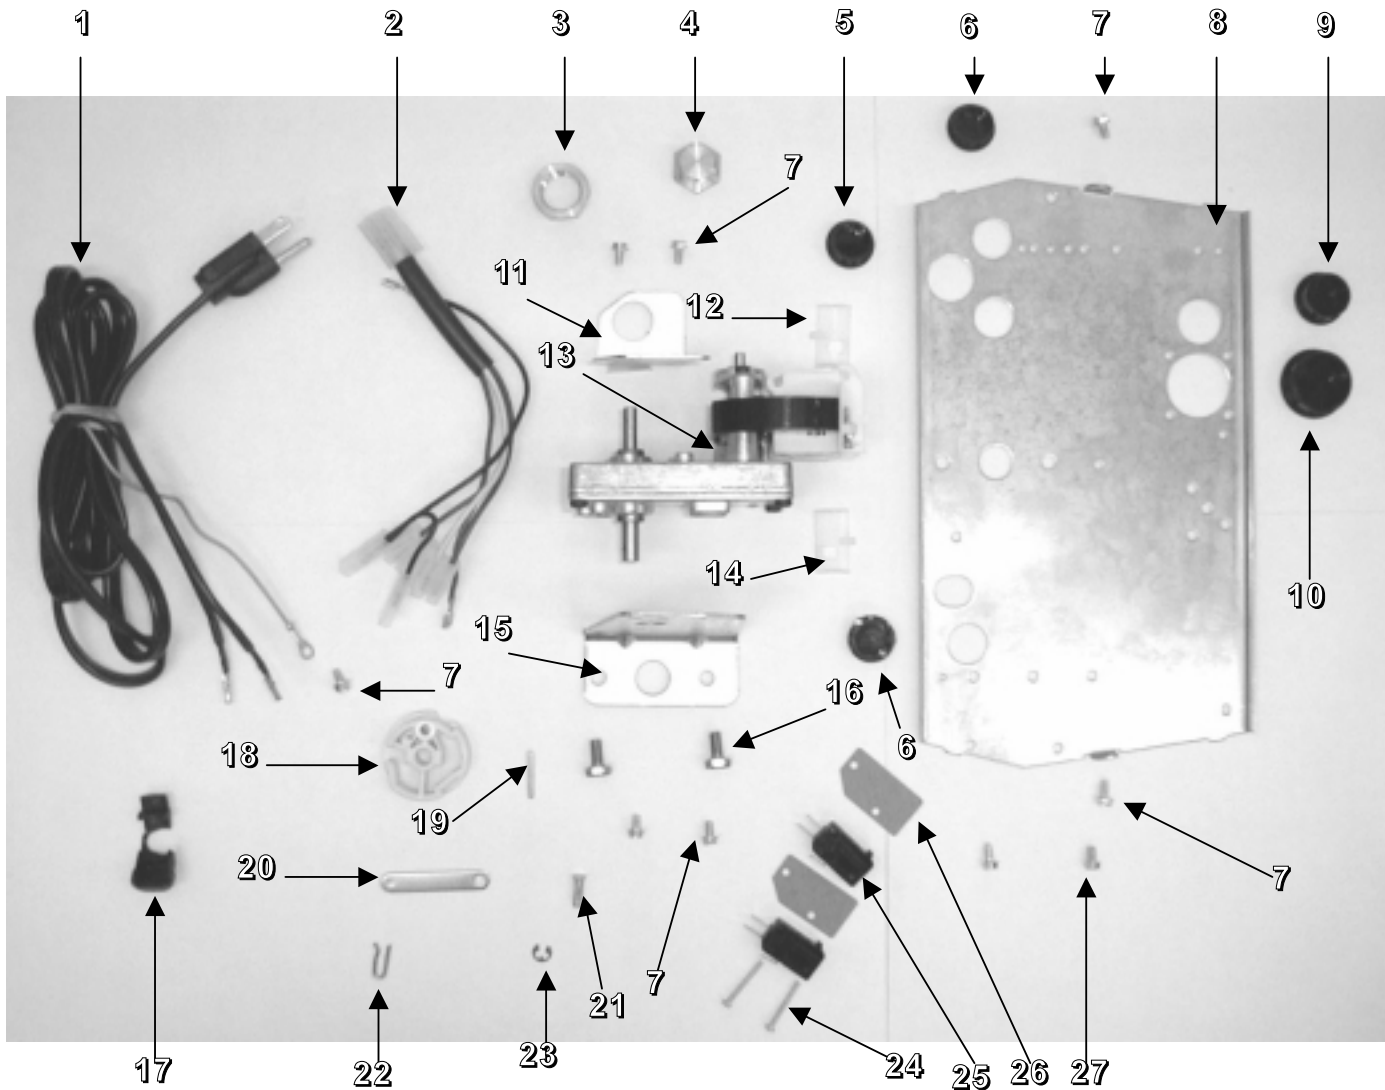

3200 Timer Front Assembly

Item #	Qty. Req'd	Part #	Description
1	1	14007	Time Of Day Label
2	1	13870	Timer Housing
3	1	14045	Instruction Timer Label
4	1	13011	Cycle Arm
5	1	13973	24 Hour Gear Assembly
	1	13009	24 Hour Gear
	1	13956	24 Hour Label
6	1	13886	Timer Knob
7	1	13296	Mounting Screw
8	1	11999	Button Timer Label
9	1	13864	Skipper Wheel Ring
10	2	13311	Skipper Wheel Spring
11	2	13300	1/4" Ball
12	1	14381	Skipper Wheel Assembly
13	1	13014	Red Regeneration Pointer
14	1	13296	Mounting Screw

3200 Timer Back Assembly

Item #	Qty. Req'd	Part #	Description
1	1	13902	Wire Harness
2	2	11413	Screw
3	3	14087	Insulator
4	1	15320	Micro Switch (White Lever)
5	1	10896	Micro Switch (1/2 Moon Lever)
6	2	18612	Blue Wire Nut
7	1	15354-01	Green Ground Wire
8	3	11384	Screw
9	1	13881	Hinge Bracket
10	1	13870	Timer Housing
11	16	15493	Spring Pin
12	1	14265	Spring Clip
13	1	14457	Spring
14	1	15066	1/4" Delrin Ball
15	1	13911	Main Drive Gear
16	1	13880	Program Wheel
17	1	13901	Program Wheel Label
18	1	13018	Idler Pinion
19	1	13312	Idler Shaft Spring
20	1	13017	Idler Gear
21	1	13164	Drive Gear
22	1	13887	Motor Mounting Plate
23	3	13296	Screws
24	1	14102	Motor Label
25	1	18743	Motor
26	2	13278	Screws

2510 Power Head Assembly

Item #	Qty. Req'd	Part #	Description	Item #	Qty. Req'd	Part #	Description
1	1	11838	Power Cord	15	1	10774	Drive Side Bracket
2	1	11667	Wire Harness	16	2	10231	Screws
3	1	10269	Jam Nut	17	1	13547	Strain Relief
4	1	10712	Brine Valve Fitting	18	1	12102	Cam
5	1	16493	Plug	19	1	10338	Roll Pin
6	2	13741	Plug	20	1	10621	Link
7	7	10872	Motor Mounting Screws	21	1	13366	Drive Bearing
8	1	15156	Back Plate	22	1	10909	Connecting Rod Pin
9	1	15806	Plug	23	1	10250	Retaining Ring
10	1	17421	Plug	24	2	14923	Screws
11	1	11826	Motor Bracket	25	2	10218	Micro Switch (No Lever)
12	1	28414 - 2	K	26	2	10302	Insulator
13	1	10769	Drive Motor, 110 V	27	2	10300	Screws
14	1	28414 - 1	M				