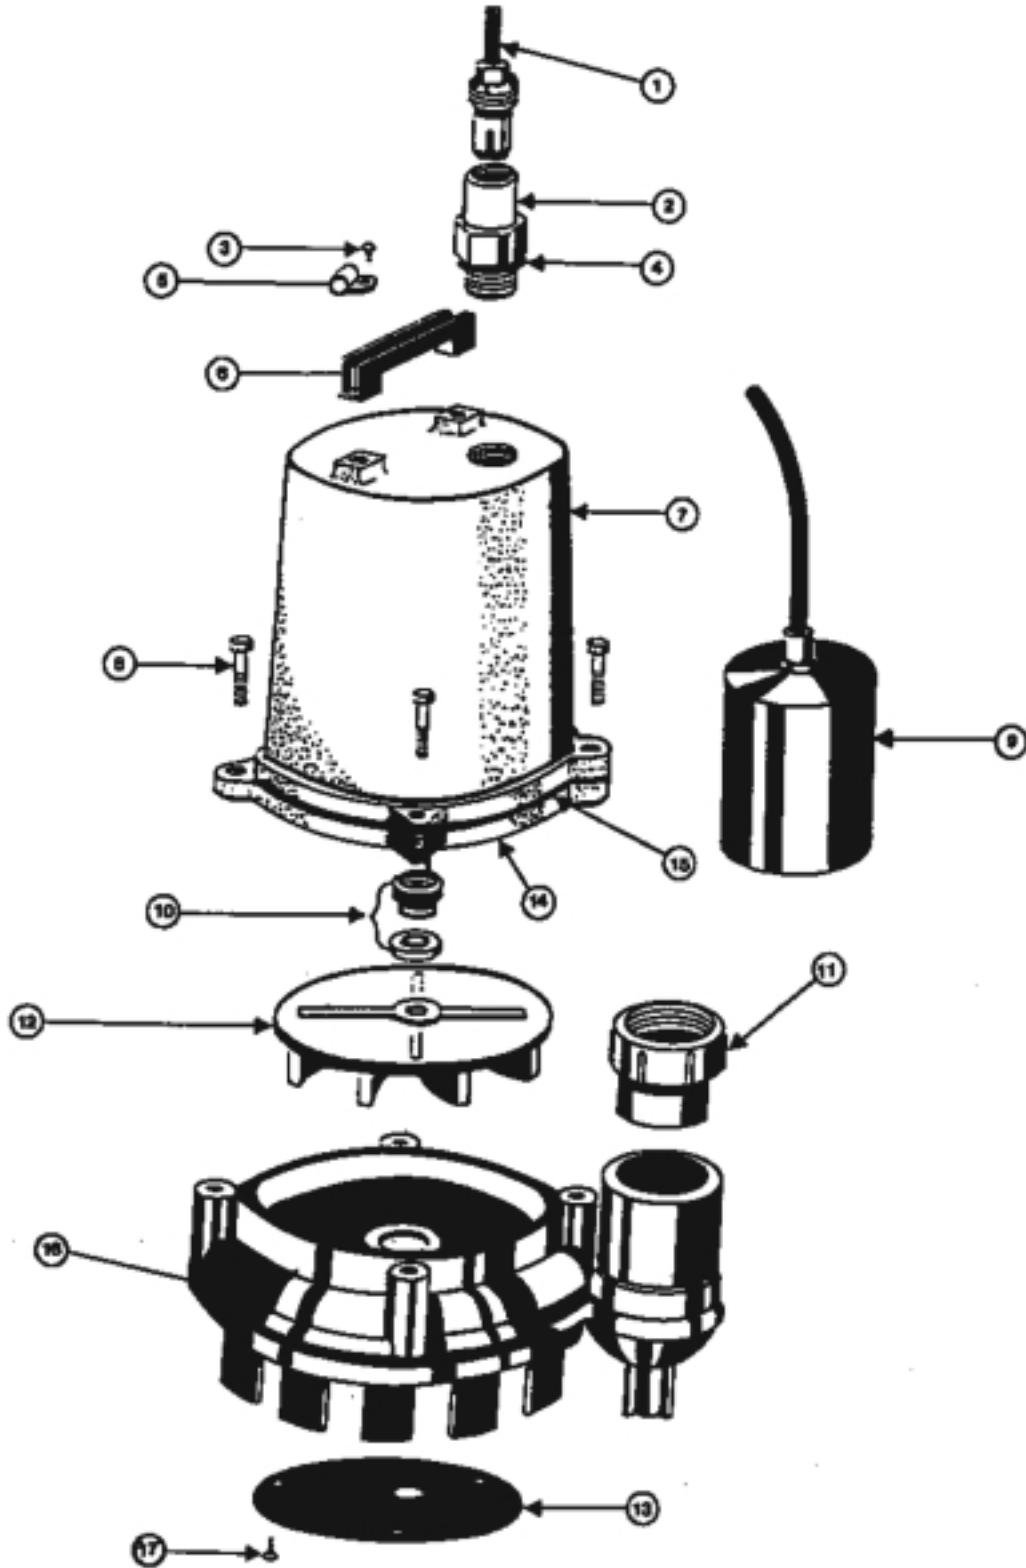

TITAN

Wastewater Pumps 3/4" Solids

Item #8086 (Effluent)

Wastewater Pumps 3/4" Solids

Parts list for Item #8086

<u>Key #</u>	<u>Description</u>	<u>Qty</u>	<u>8086</u>
1	Power cord assembly	1	302258
2	Fitting adapter (power cord)	1	302259
3	Screw, pan head self tapping	2	117712
4	O-ring (adapter)	1	101602
5	Clamp - 1/4"	1	302170
6	Handle, plastic black	1	302229
7	Pump housing	1	302232
8	Hex head bolt	4	111286
9	Level control (pump down), 20 ft Piggyback Style	1	8199
10	Seal assembly	1	101112
11	Adapter discharge 1-1/2" FNPT x 1-1/2"	1	302287
12	Impeller 3/4" solids	1	302203
13	Face plate	1	302204
14	Seal plate	1	302231
15	O-ring (seal plate)	1	101551
16	Volute	1	302201
17	Screws	3	170035