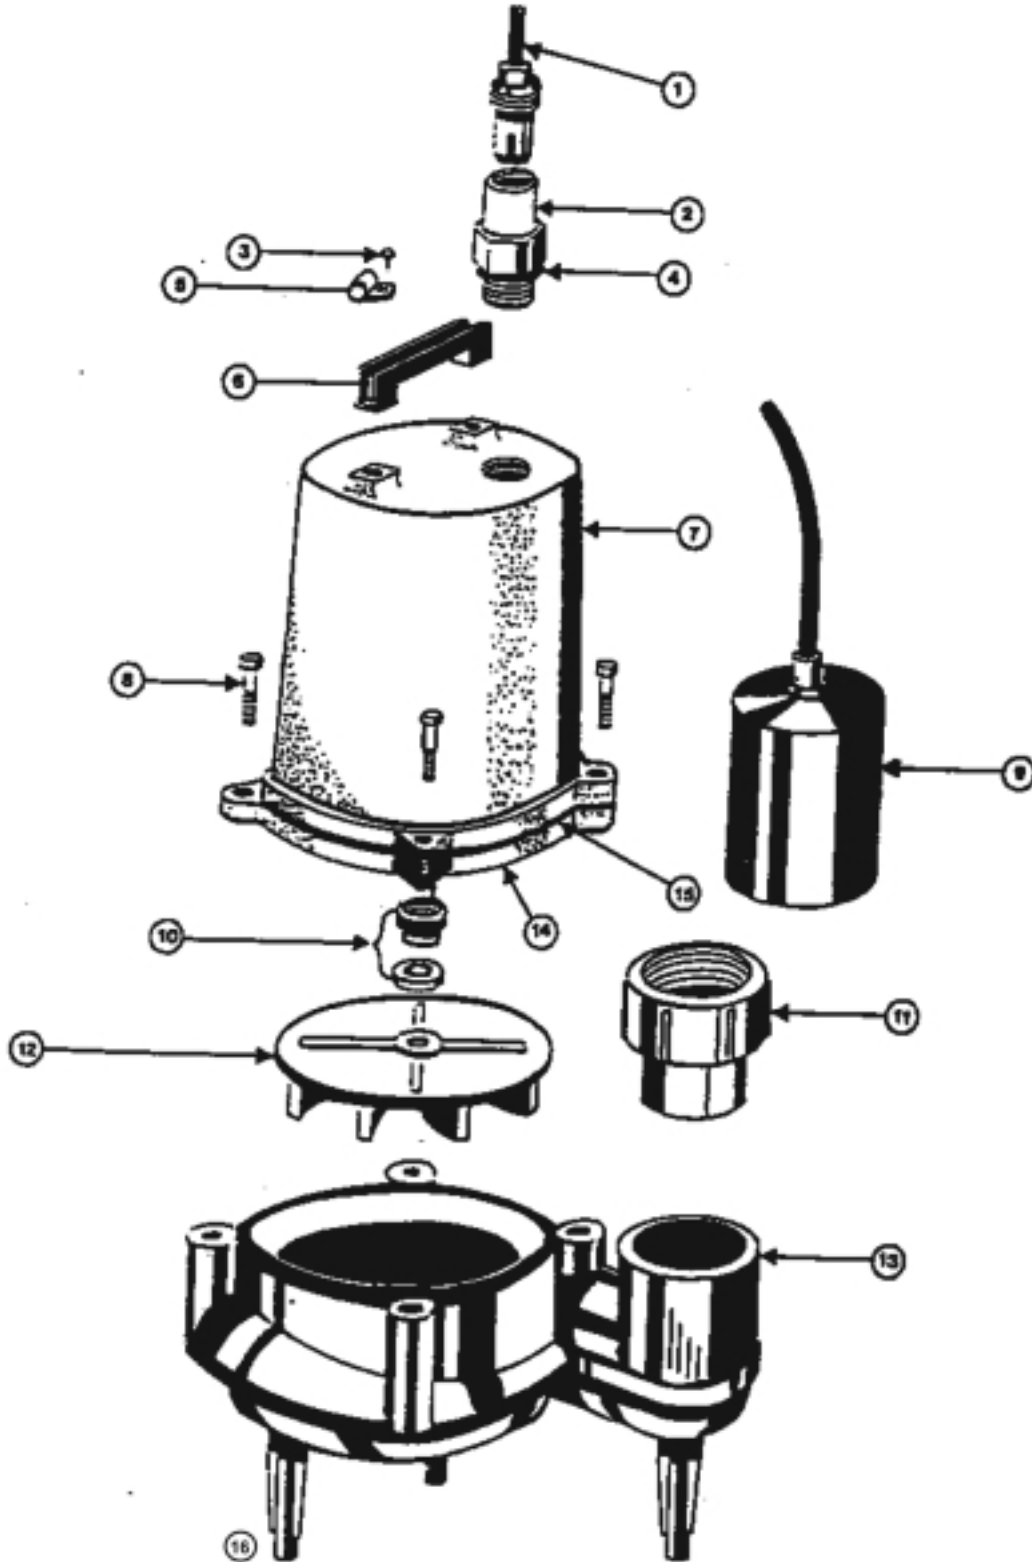

TITAN

Wastewater Pumps 2" Solids

Item #8087 (Sewage)

Wastewater Pumps 2" Solids

Parts List for Item #8087

<u>Key #</u>	<u>Description</u>	<u>Qty</u>	<u>8087</u>
1	Power cord assembly - 20 ft.	1	302258
2	Fitting adapter (power cord)	1	302259
3	Screw, pan head self tapping	2	117712
4	O-ring (adapter)	1	101602
5	Clamp - 1/4"	1	302170
6	Handle, plastic black	1	302229
7	Pump housing	1	302232
8	Hex head bolt	4	111286
9	Level control (pump down), 20 ft Piggyback Style	1	8199
10	Seal assembly	1	101112
11	Adapter discharge 2" FNPT x 2"	1	302288
12	Impeller 2" solids	1	302202
13	Volute	1	302200
14	Seal plate	1	302231
15	O-ring (seal plate)	1	101551
16	Rubber Foot, Volute	3	302262