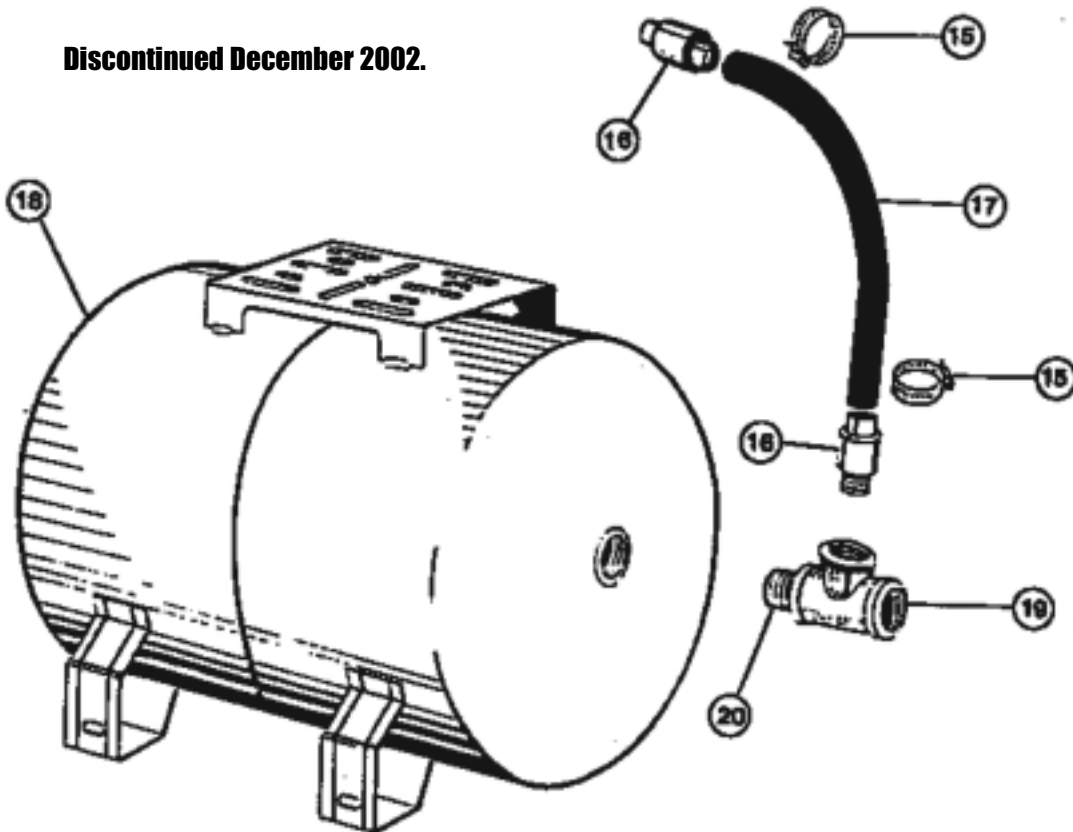

DURO®

Econo-Jet Shallow Well Jet Pumps

Items #6030 & #6050 and #6031 & #6051 packages w/tank

Discontinued December 2002.

Econo-Jet Shallow Well Jet Pumps

Items #6030 (1/3 HP), #6050 (1/2 HP)

<u>Key #</u>	<u>Description</u>	<u>Qty</u>	<u>6030</u>	<u>6050</u>
1	Motor - single phase	1	100905	100904
2	Hex head cap screw	4	110044	110044
3	Seal plate	1	301953	301953
4	Body gasket	1	302016	302016
5	Seal assembly	1	101128	101128
6	Impeller	1	301958	301959
7	Pump body	1	302637	302637
9	1/4" plug	2	121483	121483
10	Minibarb connector	1	28061	28061
11	Diffuser	1	301753	301753
12	Poly Tubing	1	115205	115205
13	Pressure Switch, 30/50 Preset Adjustable	1	101099	101099
14	Lock nut	1	101010	101010
	Nozzle	1	301800	301800
	Venturi	1	302681	302680
	Brass Washer	1	303003	303003

Package Systems Include

			<u>6031</u>	<u>6051</u>
15	Stainless steel clamp 3/4"	2	101375	101375
16	Pipe adapter 3/4"	2	326800	326800
17	Braided hose 3/4"	1	199150	199150
18	Pressure tank - PJR-25S	1	33288	---
18	Pressure tank - PJR-44S	1	---	33289
19	Brass tee 3/4"	1	120962	120962
20	Brass close nipple	1	120599	120599