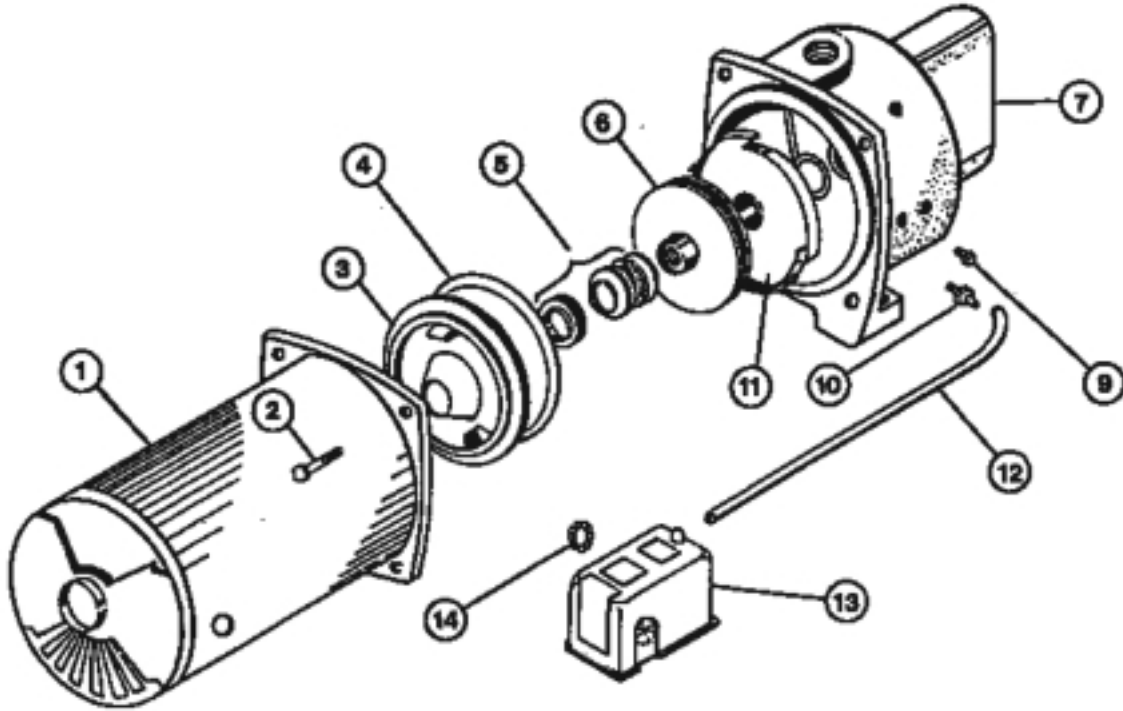

DURO®

Econo-Jet Shallow Well Jet Pumps

Items #6030 & #6050 and #6031 & #6051 packages w/tank

Discontinued December 2002.

Econo-Jet Shallow Well Jet Pumps

Items #6030 (1/3 HP), #6050 (1/2 HP)

<u>Key #</u>	<u>Description</u>	<u>Qty</u>	<u>6030</u>	<u>6050</u>
1	Motor - single phase	1	100905	100904
2	Hex head cap screw	4	110044	110044
3	Seal plate	1	301953	301953
4	Body gasket	1	302016	302016
5	Seal assembly	1	101128	101128
6	Impeller	1	301958	301959
7	Pump body	1	302637	302637
9	1/4" plug	2	121483	121483
10	Minibarb connector	1	28061	28061
11	Diffuser	1	301753	301753
12	Poly Tubing	1	115205	115205
13	Pressure Switch, 30/50 Preset Adjustable	1	101099	101099
14	Lock nut	1	101010	101010
	Nozzle	1	301800	301800
	Venturi	1	302681	302680
	Brass Washer	1	303003	303003

Package Systems Include

			<u>6031</u>	<u>6051</u>
15	Stainless steel clamp 3/4"	2	101375	101375
16	Pipe adapter 3/4"	2	326800	326800
17	Braided hose 3/4"	1	199150	199150
18	Pressure tank - PJR-25S	1	33288	---
18	Pressure tank - PJR-44S	1	---	33289
19	Brass tee 3/4"	1	120962	120962
20	Brass close nipple	1	120599	120599