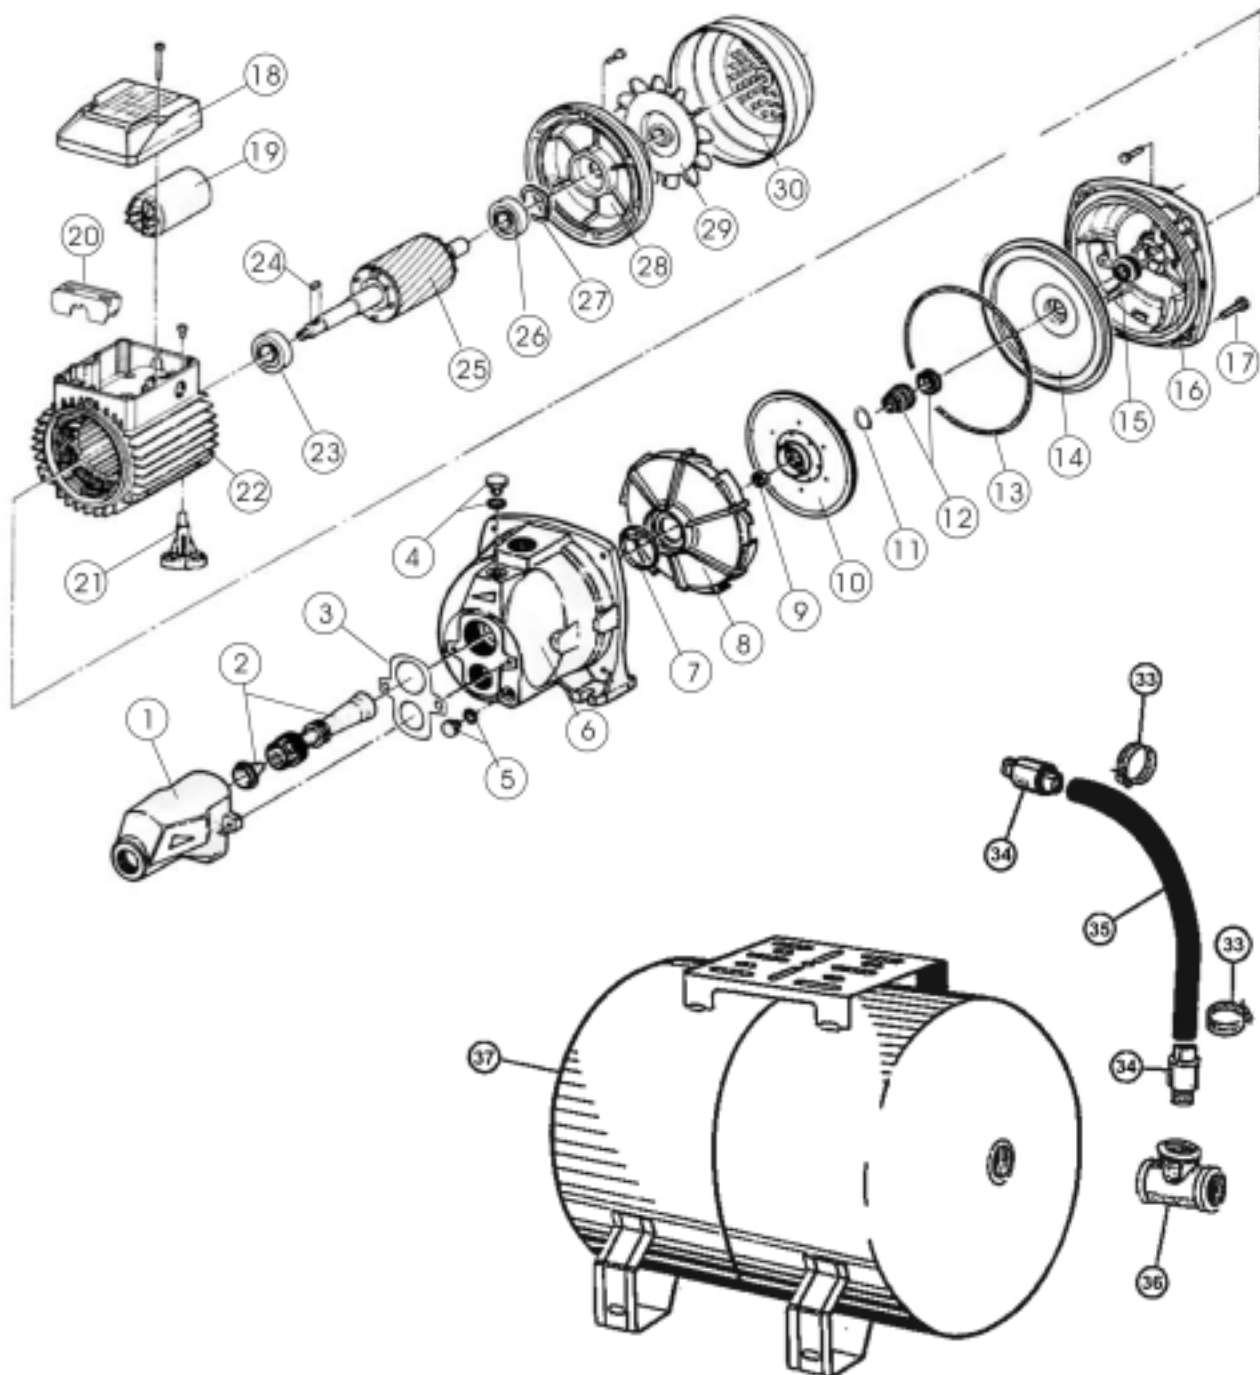

## ***DUROJet™ Convertible Jet Pumps***

***Item #6075 (1/2 HP), Item #6076 (3/4 HP)***

| <u>Key #</u> | <u>Item #</u> | <u>Description</u>                | <u>Qty</u> | <u>Key #</u> | <u>Item #</u> | <u>Description</u>             | <u>Qty</u> |
|--------------|---------------|-----------------------------------|------------|--------------|---------------|--------------------------------|------------|
| 1            | 302770        | DDJ500, 1/2 Hp, Injector Body†    | 1          | 15           | 302744        | Sand Slinger                   | 1          |
|              | 302729        | DDJ750, 3/4 Hp, Injector Body     | 1          | 16           | -             | Pump Bracket                   | 1          |
| 2            | 302770        | DDJ500, 1/2 Hp, Venturi Assembly† | 1          | 17           | -             | Cap Screws                     | 4          |
|              | 302730        | DDJ750, 3/4 Hp, Venturi Assembly  | 1          | 18           | 302745        | Junction Box Cover             | 1          |
| 3            | 302770        | DDJ500, 1/2 Hp, Ejector Gasket†   | 1          | 19           | -             | Capacitor                      | 1          |
|              | 302731        | DDJ750, 3/4 Hp, Ejector Gasket    | 1          | 20           | -             | Junction Block                 | 1          |
| 4            | 302732        | Priming Plug & Bowl Gasket        | 1          | 21           | 302746        | Motor Foot                     | 1          |
| 5            | 302733        | Drain Plug & Bowl Gasket          | 1          | 22           | -             | Motor Housing & Stator         | 1          |
| 6            | 302734        | Pump Body                         | 1          | 23           | -             | Pump Side Bearing              | 1          |
| 7            | 302735        | Diffuser "O" Ring                 | 1          | 24           | -             | Impeller Shaft Key             | 1          |
| 8            | 302736        | Diffuser                          | 1          | 25           | -             | Rotor                          | 1          |
| 9            | 302737        | Impeller Nut                      | 1          | 26           | -             | Fan Side Bearing               | 1          |
| 10           | 302738        | DDJ500, 1/2 Hp, Impeller          | 1          | 27           | -             | Wavy Washer                    | 1          |
|              | 302739        | DDJ750, 3/4 Hp, Impeller          | 1          | 28           | -             | Motor End Belt                 | 1          |
| 11           | 302740        | Snap Ring                         | 1          | 29           | -             | Motor Fan                      | 1          |
| 12           | 302741        | Mechanical Seal                   | 1          | 30           | 302747        | Fan Cover                      | 1          |
| 13           | 302742        | Pump Body "O" Ring                | 1          | 31*          | 302771        | Pressure Switch                | 1          |
| 14           | 302743        | Seal Plate                        | 1          | 32*          | 302748        | DDJ500, 1/2 Hp, Complete Motor | 1          |
|              |               |                                   |            |              | 302749        | DDJ750, 3/4 Hp, Complete Motor | 1          |